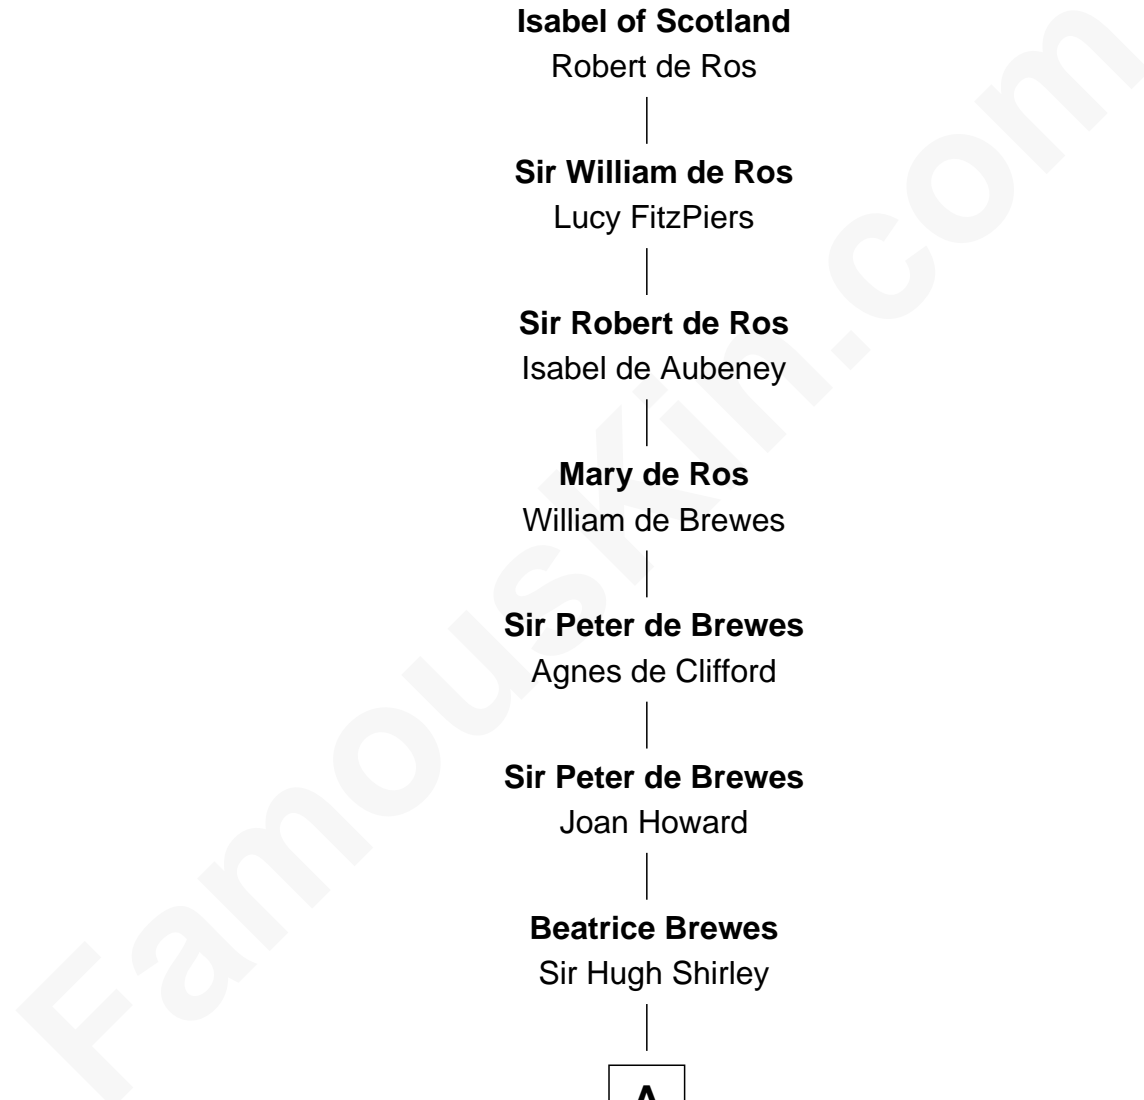

----- **Avenal**

William I, King of Scotland

Isabel of Scotland

Robert de Ros

Sir William de Ros

Lucy FitzPiers

Sir Robert de Ros

Isabel de Aubeney

Mary de Ros

William de Brewes

Sir Peter de Brewes

Agnes de Clifford

Sir Peter de Brewes

Joan Howard

Beatrice Brewes

Sir Hugh Shirley

A