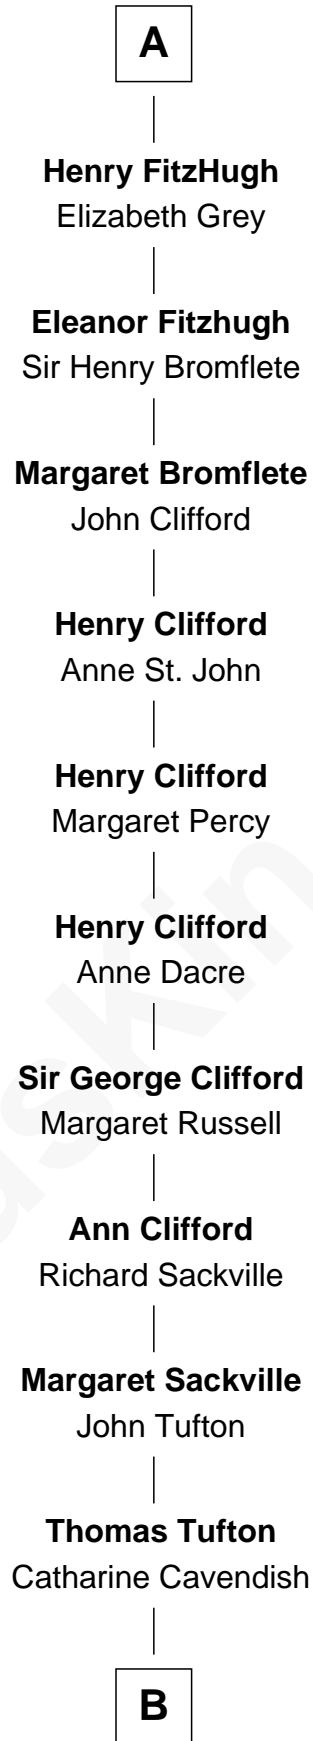

FamousKin.com

Relationship Chart of

Richard Avenal

24th Great-grandfather of

Camilla Parker Bowles

Queen Consort of the United Kingdom

Richard Avenal

|

----- **Avenal**

William I, King of Scotland

|

Isabel of Scotland

Robert de Ros

|

Sir William de Ros

Lucy FitzPiers

Joan -----

|

Joan Scrope

Henry Fitzhugh

|

A

B

Katherine Tufton

Edward Watson

Katherine Watson

Edward Southwell

Edward Southwell

Elizabeth Southwell

George Thomas Keppel

William Coutts Keppel

Sophia Mary McNab