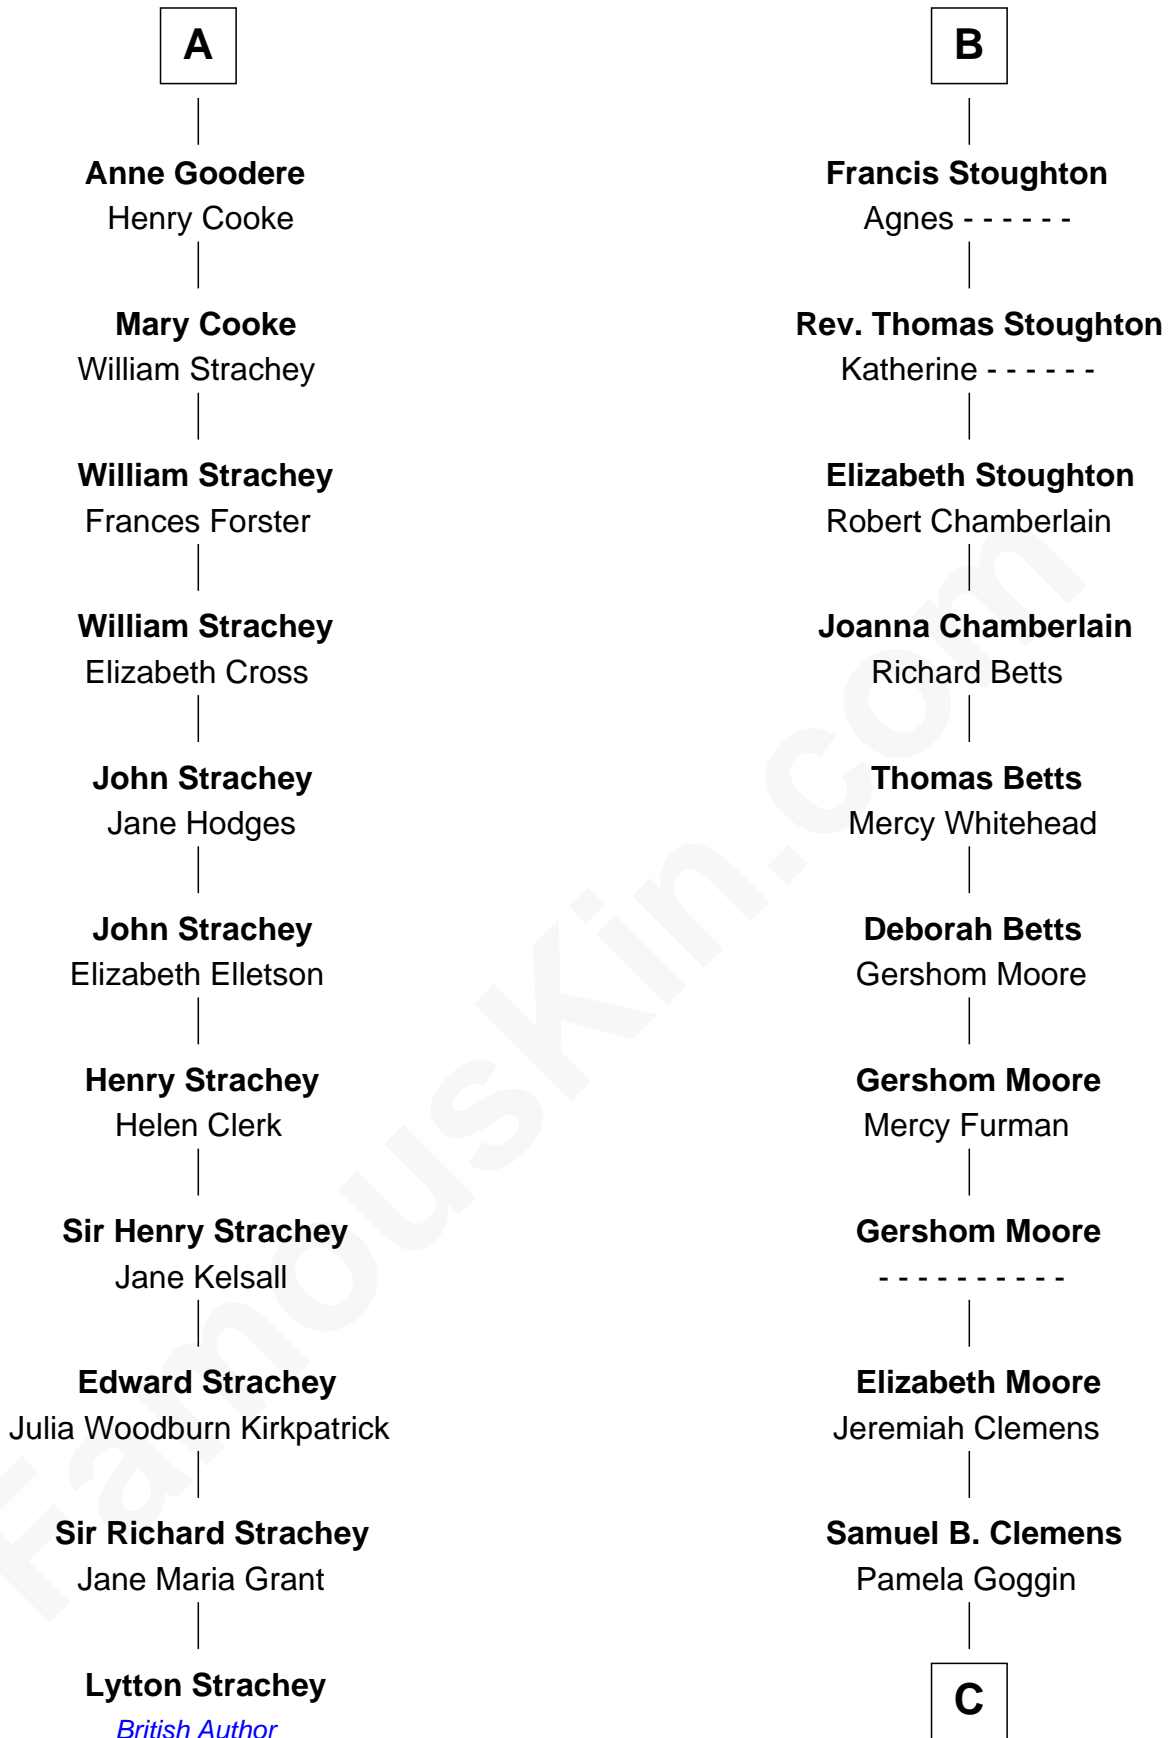

FamousKin.com

Relationship Chart of

Lytton Strachey

Author and Co-Founder of Bloomsbury Group

17th cousin 1 time removed of

Mark Twain

Author of Tom Sawyer

C

John Marshall Clemens

Jane Lampton

Mark Twain

Author of Tom Sawyer

FamousKin.com