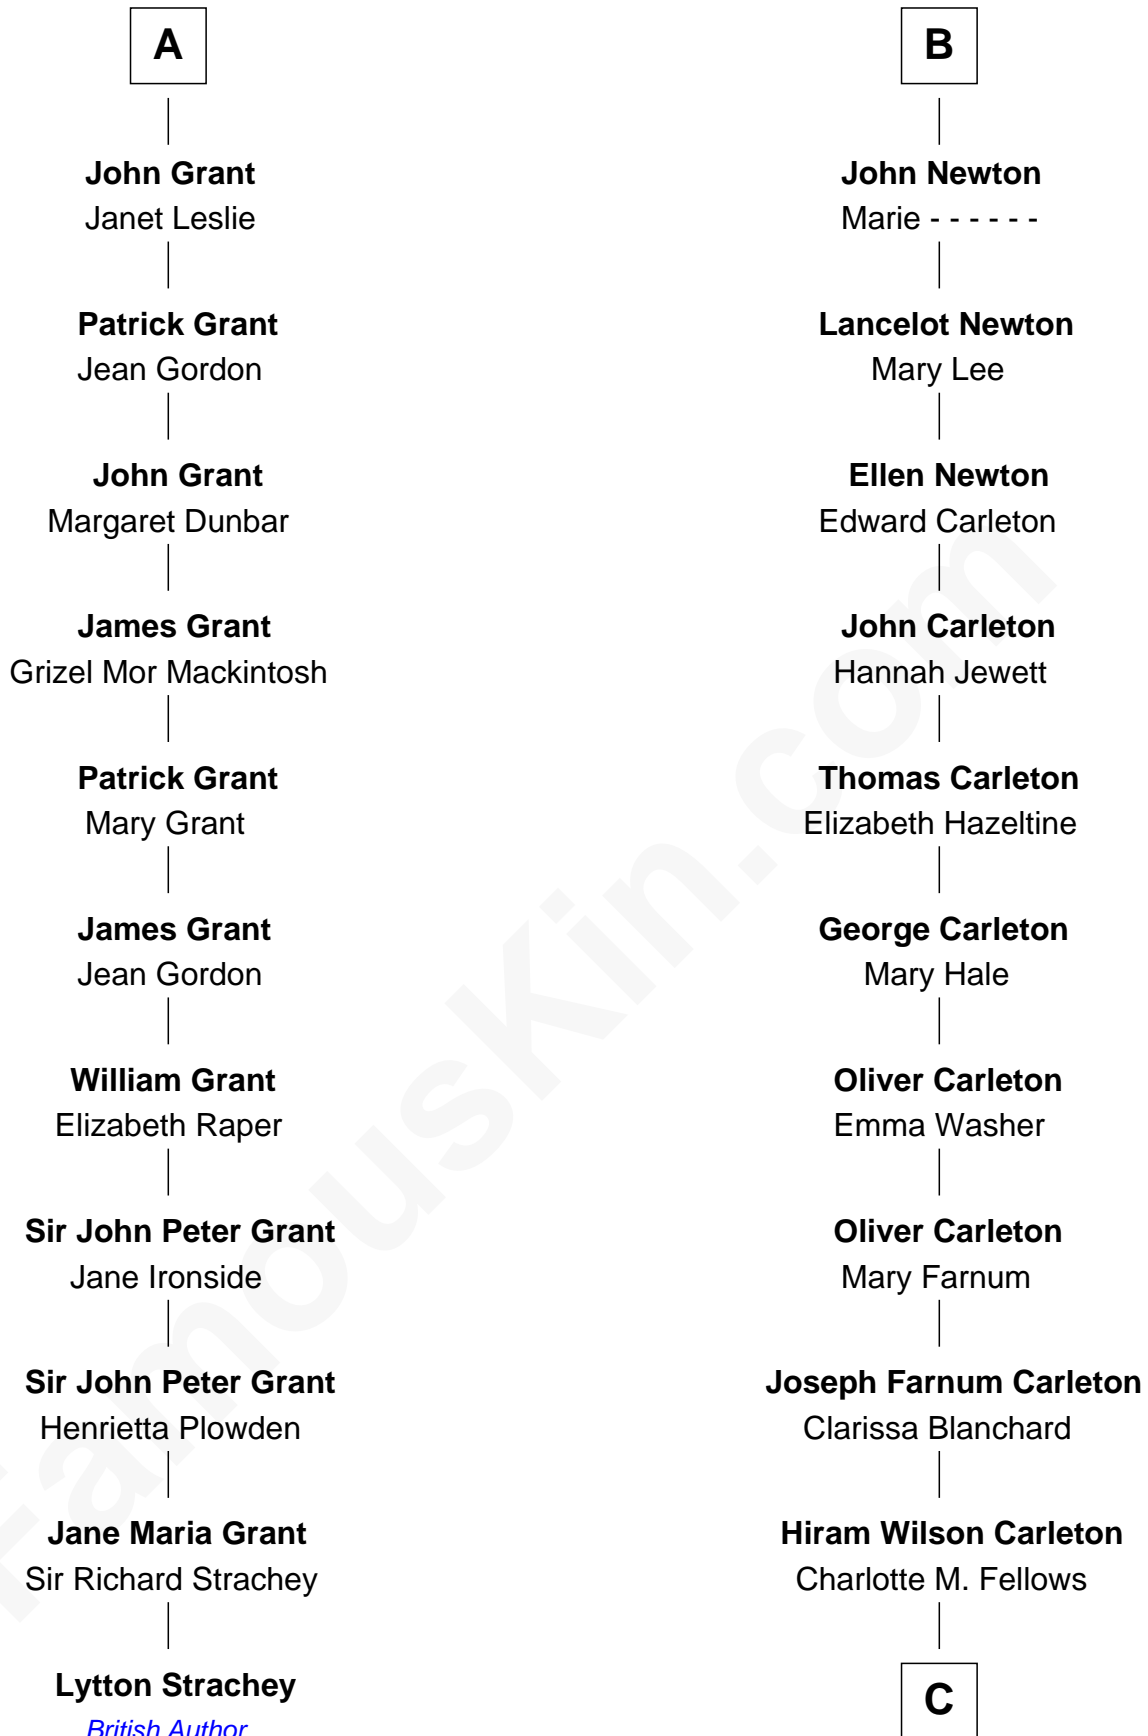

FamousKin.com

Relationship Chart of

Lytton Strachey

Author and Co-Founder of Bloomsbury Group

17th cousin 3 times removed of

Mickey Rourke
Movie Actor

Edmund Fitzalan
Alice de Warenne

Richard Fitzalan
Eleanor Plantagenet

Aline Fitzalan
Sir Roger le Strange

Alice Fitzalan
Sir Thomas de Holand

Lucy le Strange
Sir William Willoughby

Margaret de Holand
Sir John Beaufort

Margery Willoughby
Sir William FitzHugh

Joan Beaufort
Sir James Stewart

Lora FitzHugh
Sir John Constable

John Stewart
Margaret Douglas

Isabel Constable
Stephen de Thorpe

Katherine Stewart
John Forbes

Margaret Thorpe
John Newton

Elizabeth Forbes
James Grant

John Newton
Margaret Grimston

A

B

C

Joseph Clinton Carleton

Maud Alice Fitts

Hazel May Carleton

Leonard Ernest Cameron

Annette Elizabeth Cameron