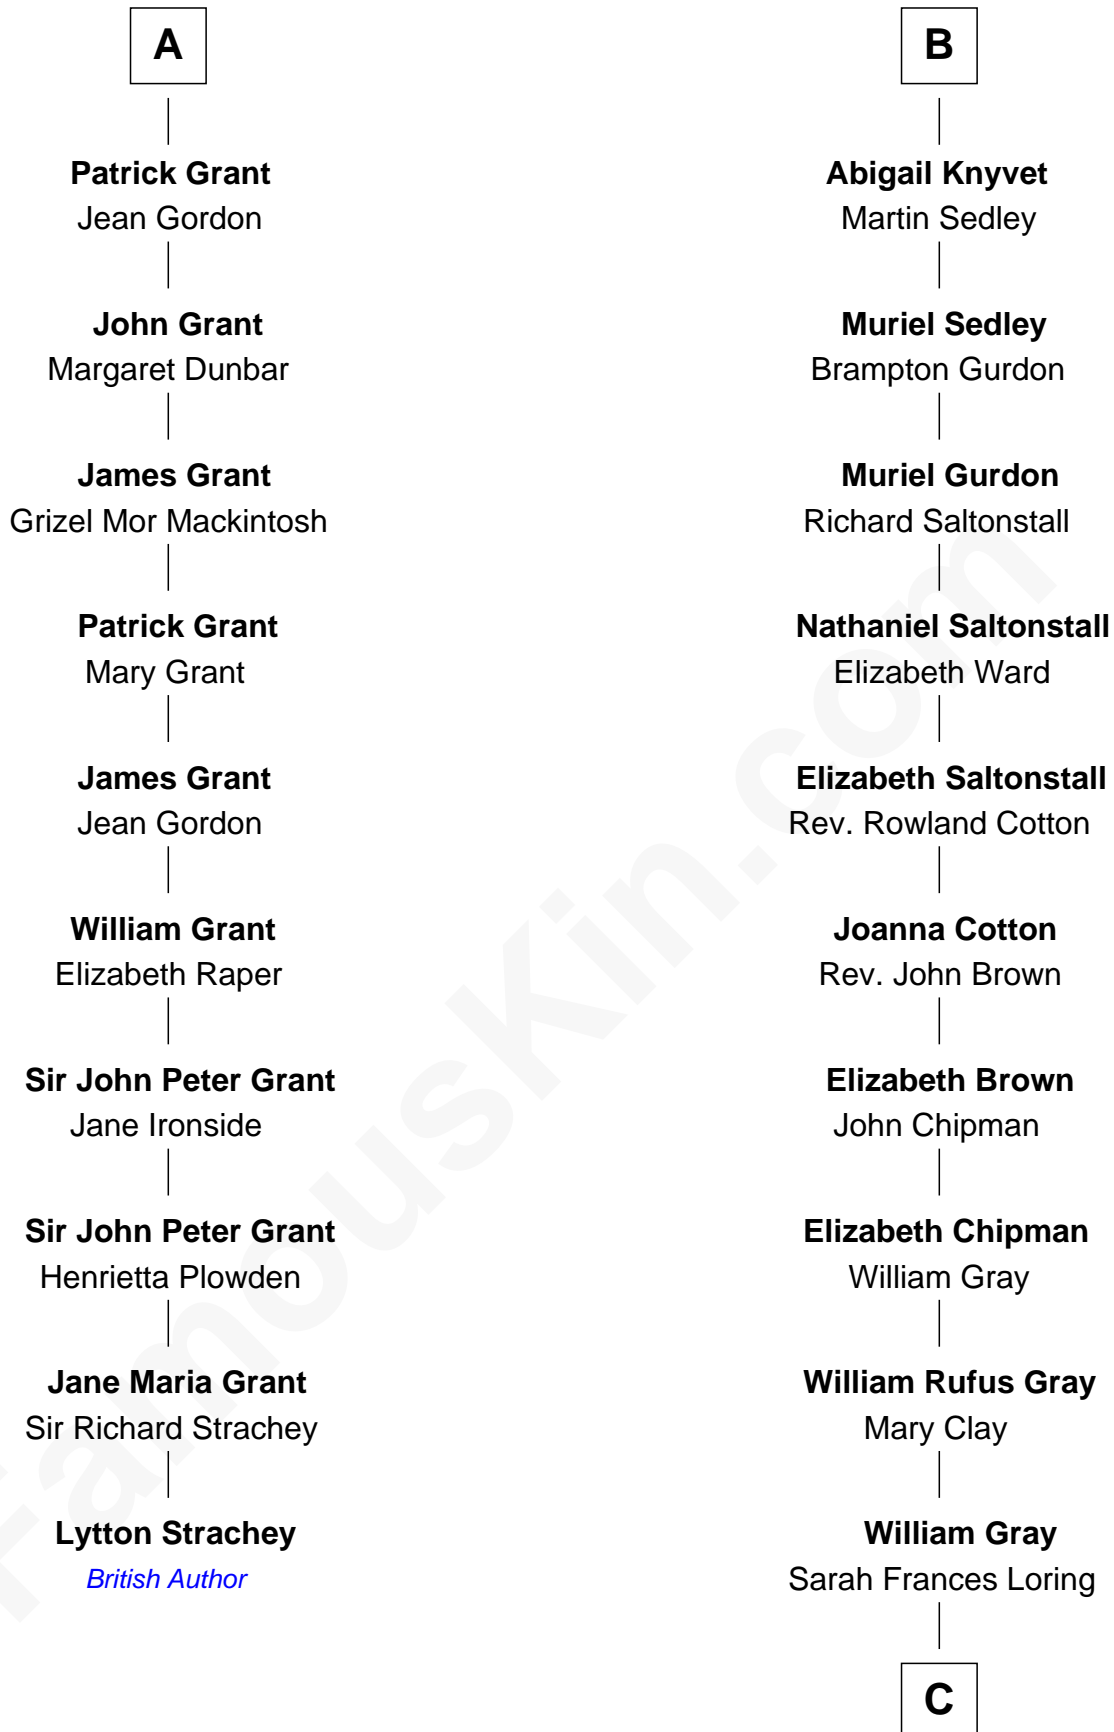

## Relationship Chart of

### Lytton Strachey

Author and Co-Founder of Bloomsbury Group

16th cousin 4 times removed of

**Story Musgrave**  
NASA Astronaut

**Richard Fitzalan**  
Eleanor Plantagenet

**C**

**Edward Gray**  
Elizabeth Gray Story

**Marguerite Gray**  
John Butler Swann

**Marguerite Swann**  
Percy Musgrave

**Story Musgrave**  
*NASA Astronaut*

FamousKin.com