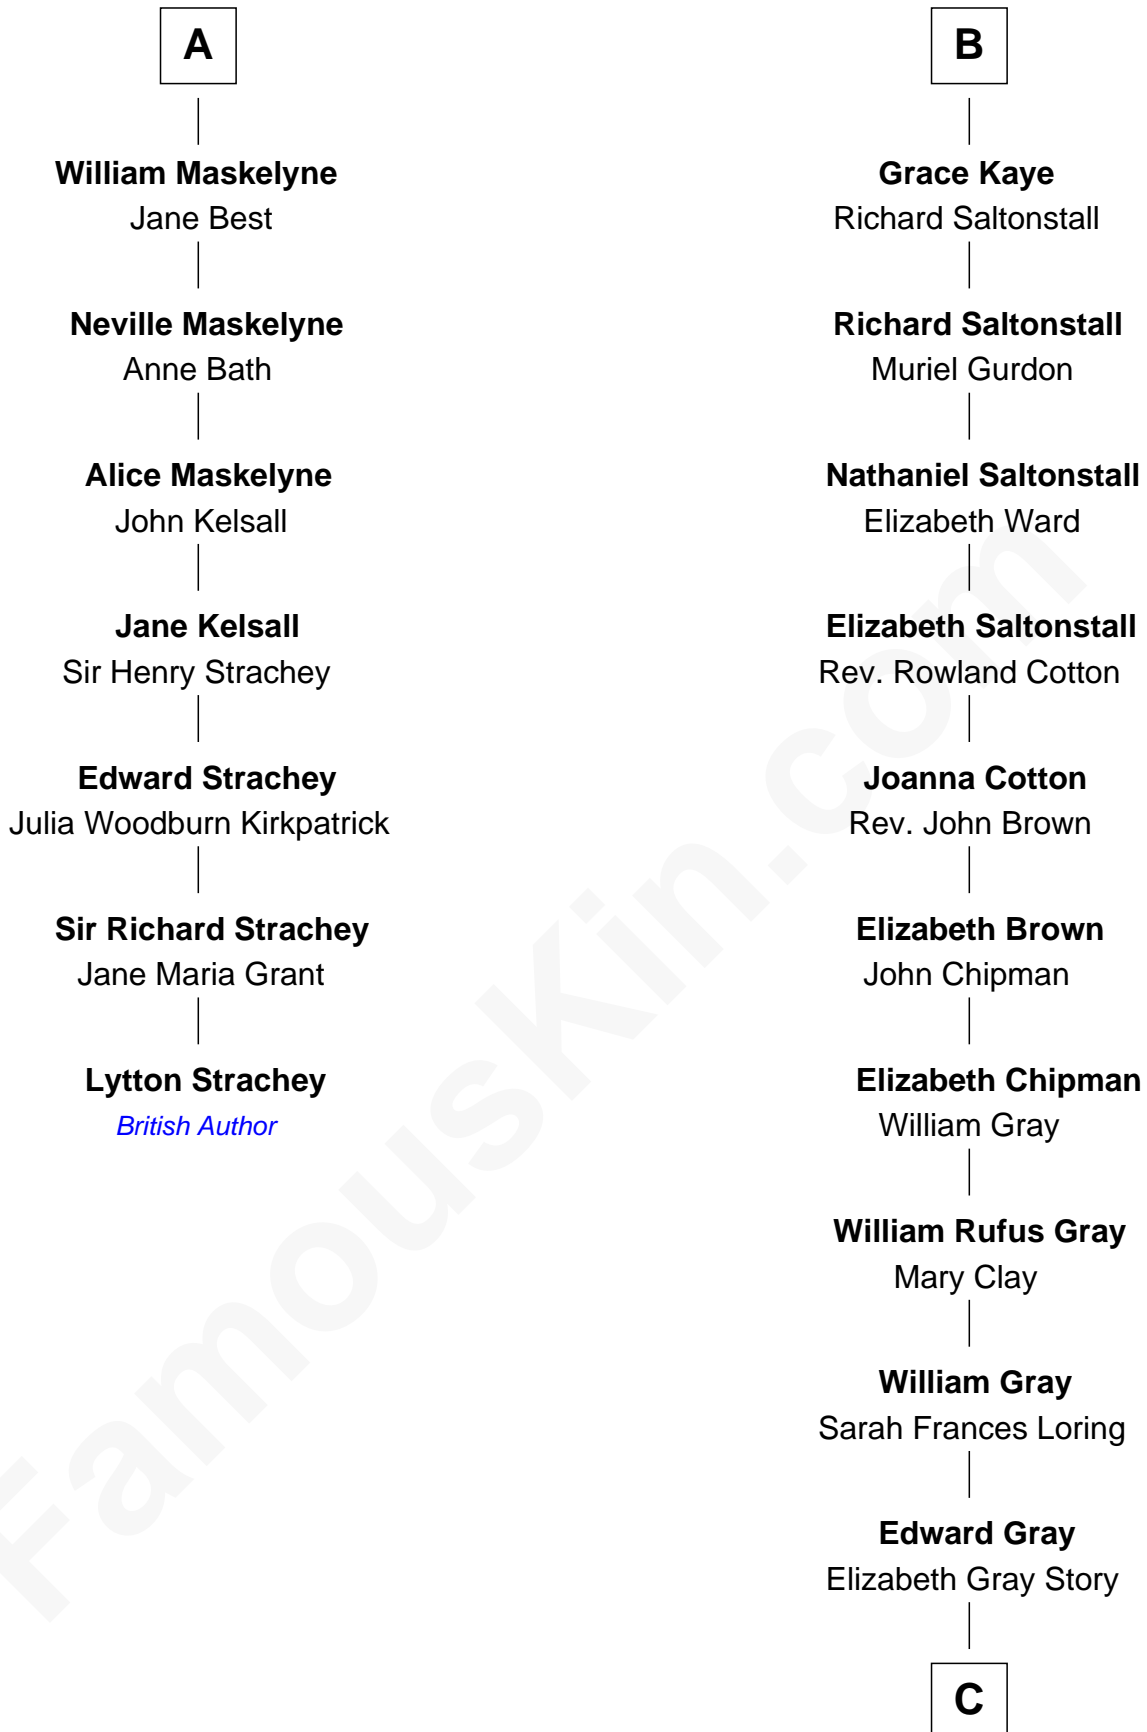

FamousKin.com

Relationship Chart of

Lytton Strachey

Author and Co-Founder of Bloomsbury Group

13th cousin 6 times removed of

Story Musgrave
NASA Astronaut

Sir Ralph Neville
Joan Beaufort

Sir Edward Neville
Elizabeth de Beauchamp

Sir George Neville
Margaret Fenne

Sir Edward Neville
Eleanor Windsor

Mary Neville
Edward Dynley

Dorothy Dynley
Richard Davys

Katherine Davys
Edmond Maskelyne

Neville Maskelyne
Jane Norden

A

Eleanor Neville
Sir Henry Percy

Sir Henry Percy
Eleanor Poynings

Margaret Percy
Sir William Gascoigne

Dorothy Gascoigne
Sir Ninian Markenfield

Alice Markenfield
Sir Robert Mauleverer

Dorothy Mauleverer
John Kaye

Robert Kaye
Anne Flower

B

C

Marguerite Gray
John Butler Swann

Marguerite Swann
Percy Musgrave

Story Musgrave
NASA Astronaut

FamousKin.com