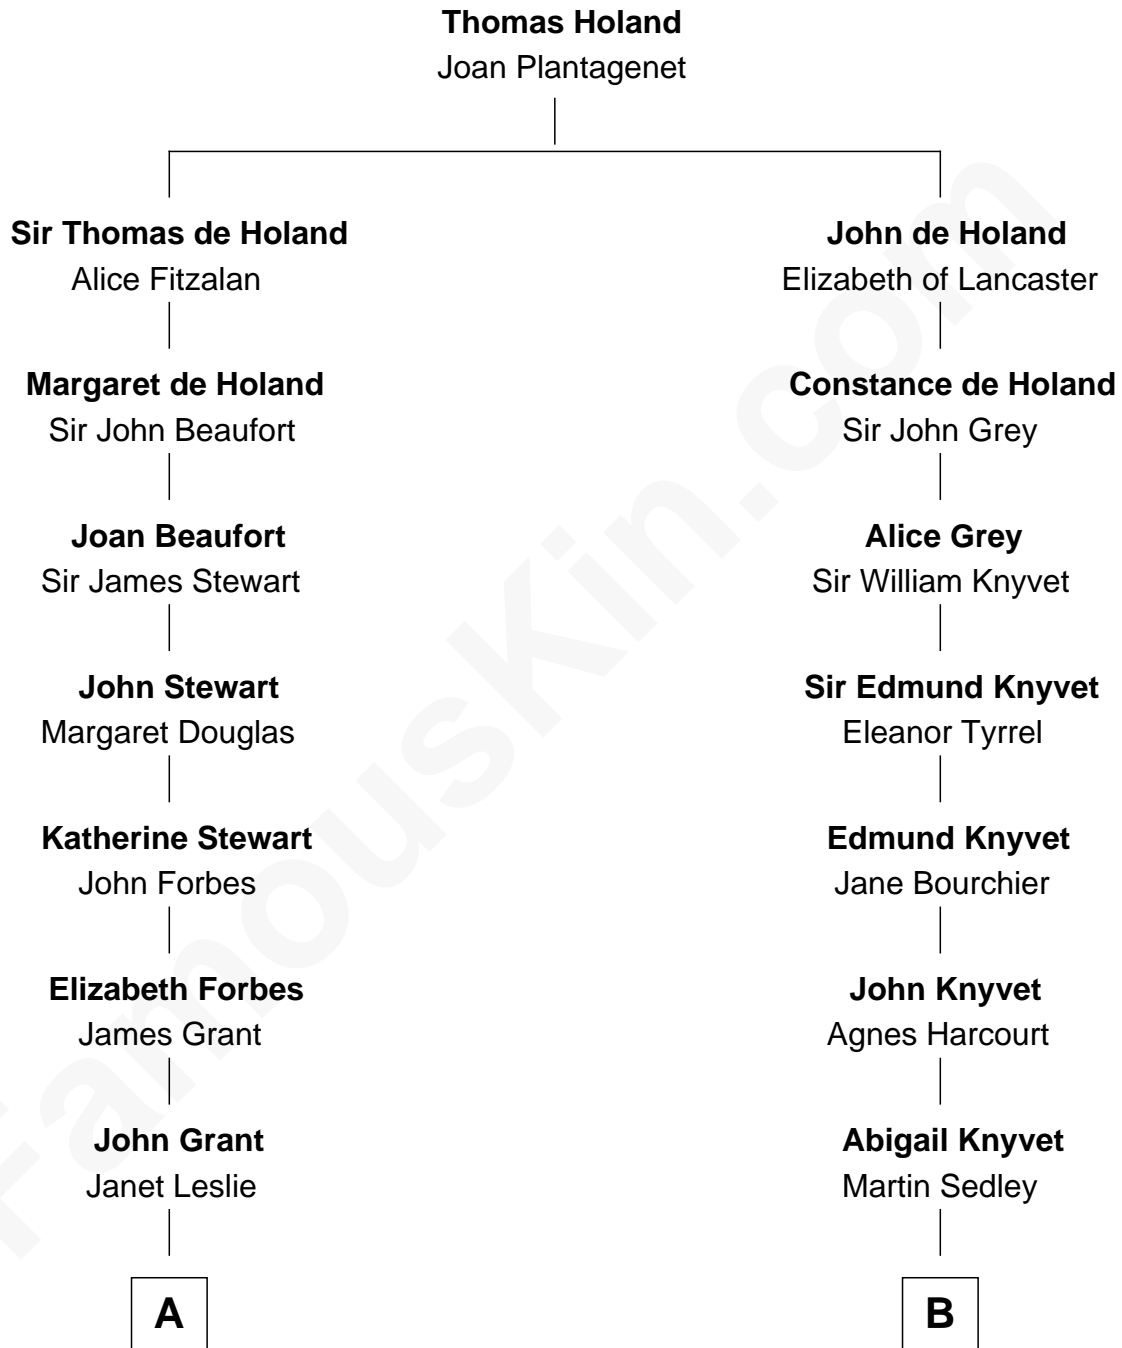

FamousKin.com

Relationship Chart of

Lytton Strachey

Author and Co-Founder of Bloomsbury Group

16th cousin 3 times removed of

Story Musgrave
NASA Astronaut

C

Marguerite Gray
John Butler Swann

Marguerite Swann
Percy Musgrave

Story Musgrave
NASA Astronaut

FamousKin.com