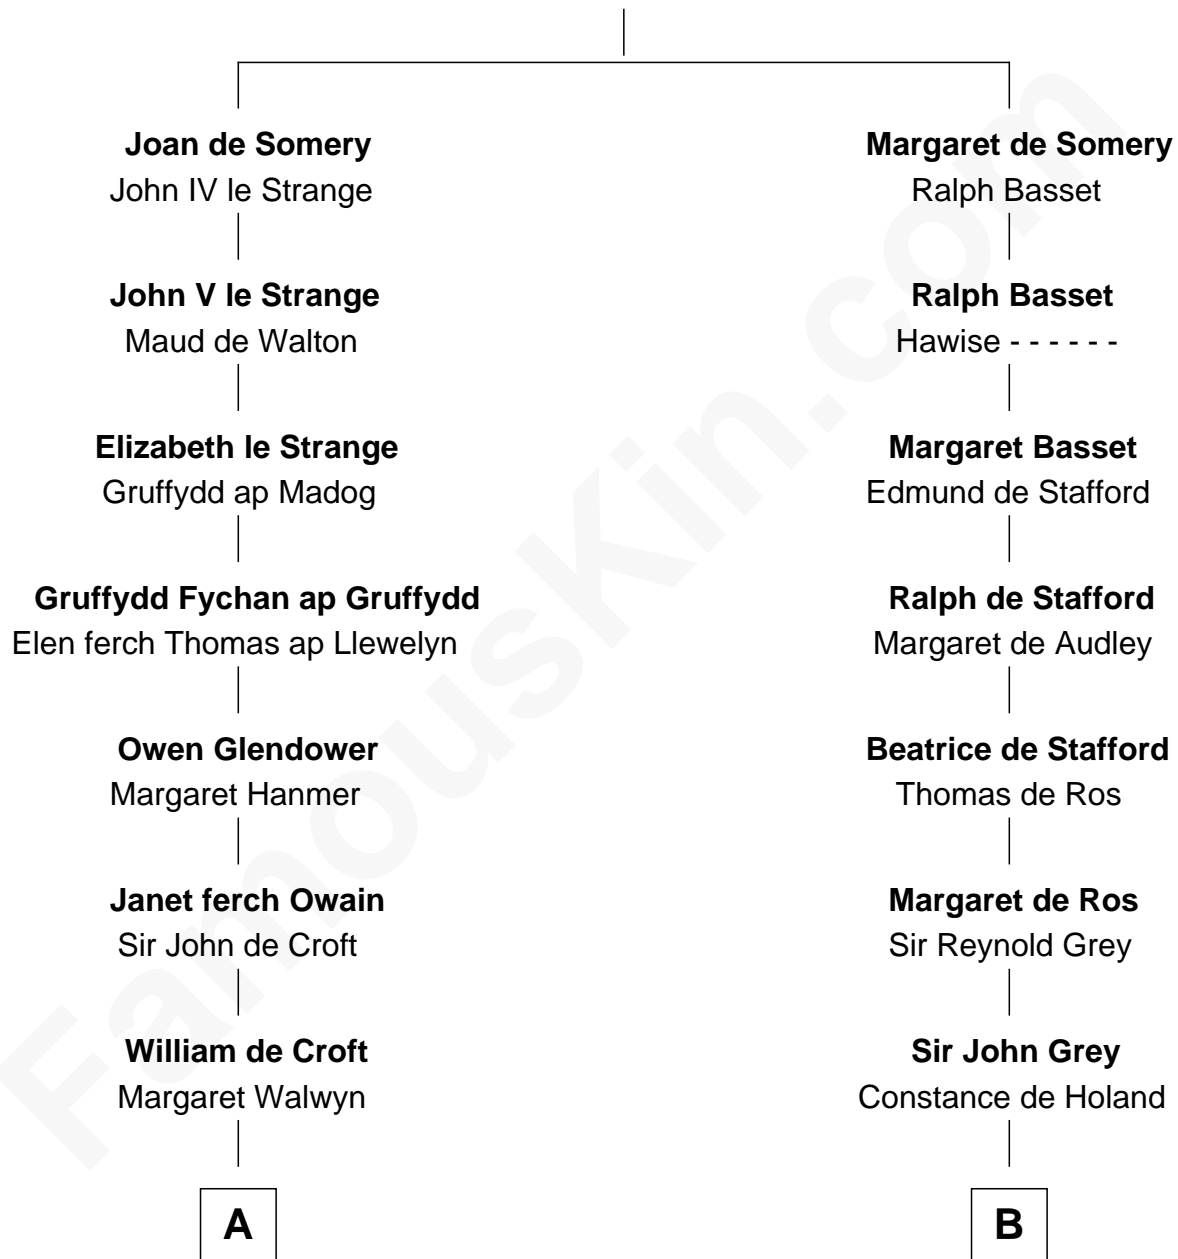

FamousKin.com

Relationship Chart of

Lytton Strachey

Author and Co-Founder of Bloomsbury Group

19th cousin 1 time removed of

Horace Gray

U.S. Supreme Court Justice

Sir Roger de Somery

Nichole d'Aubenev

C

Edward Strachey
Julia Woodburn Kirkpatrick

Sir Richard Strachey
Jane Maria Grant

Lytton Strachey
British Author

D

Elizabeth Brown
John Chipman

Elizabeth Chipman
William Gray

Horace Gray
Harriet Upham

Horace Gray
U.S. Supreme Court Justice