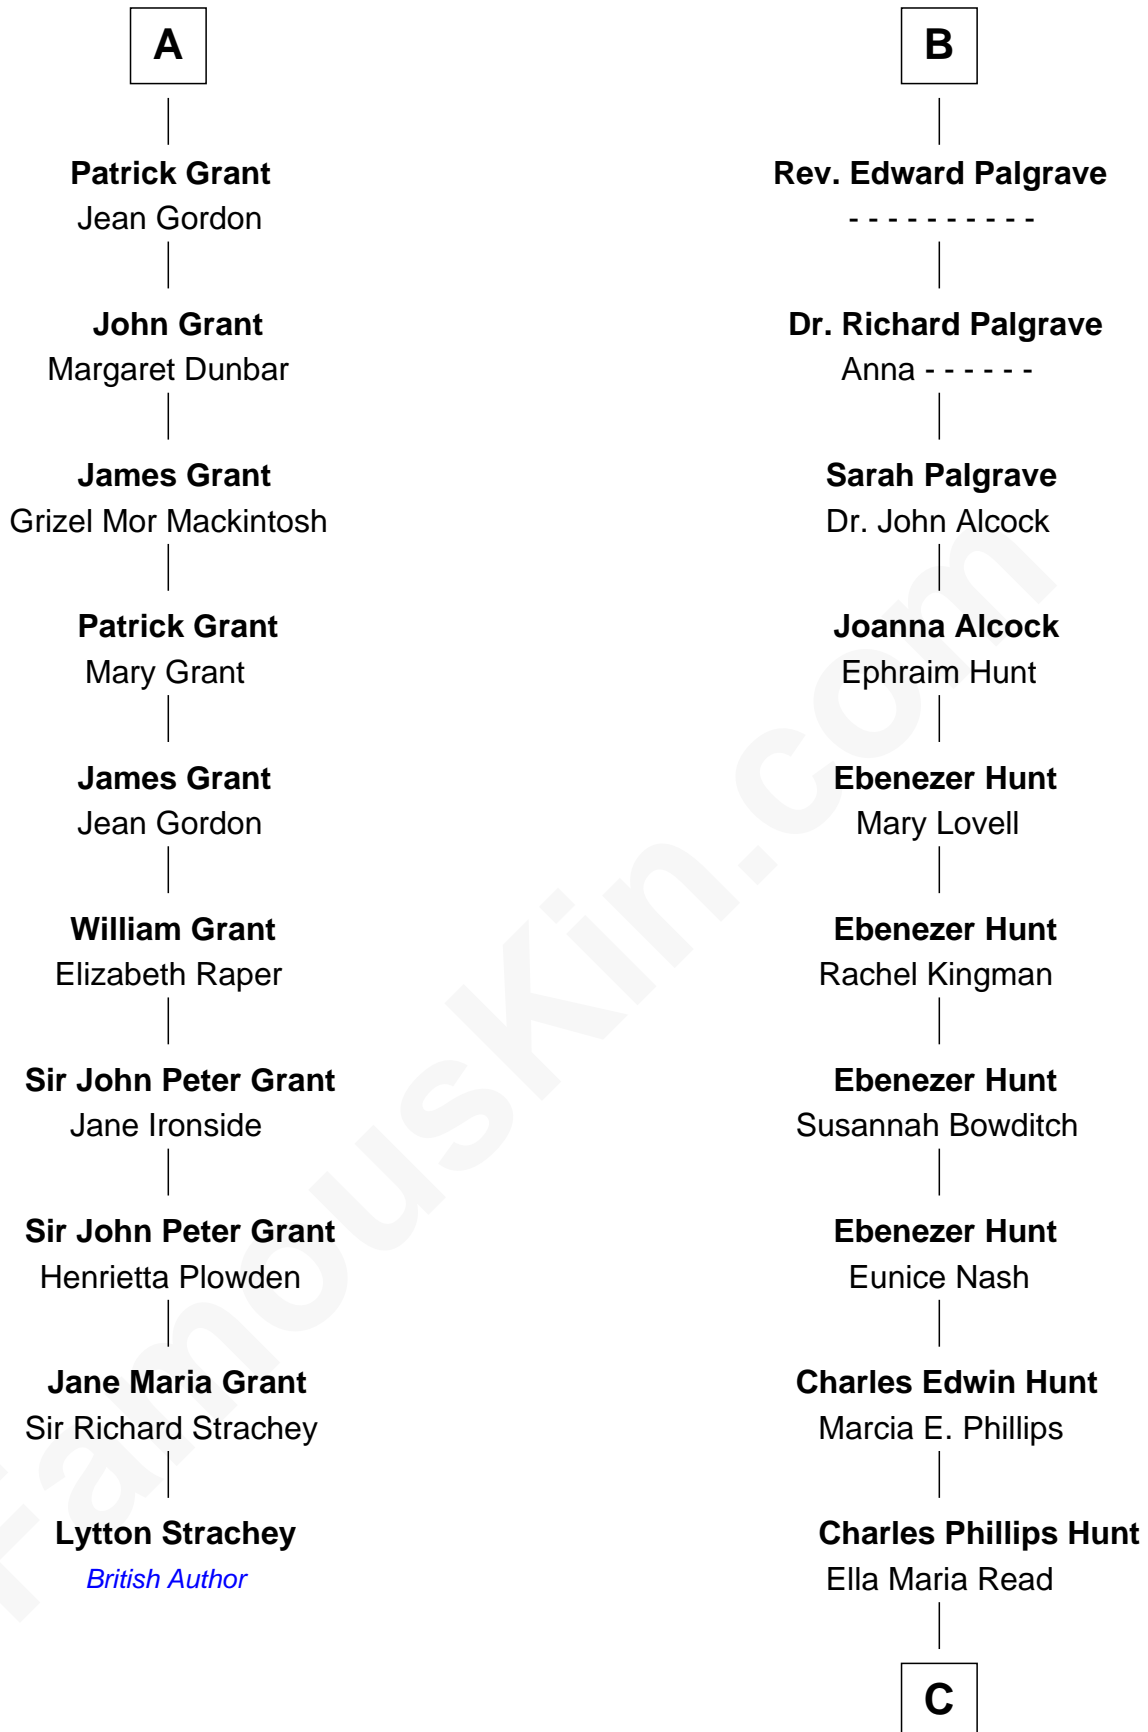

## Relationship Chart of

### Lytton Strachey

*Author and Co-Founder of Bloomsbury Group*

16th cousin 3 times removed of

**Linda Hunt**

*TV and Movie Actress*

C

**Charles Edwin Hunt**

Louise Phipps Davy