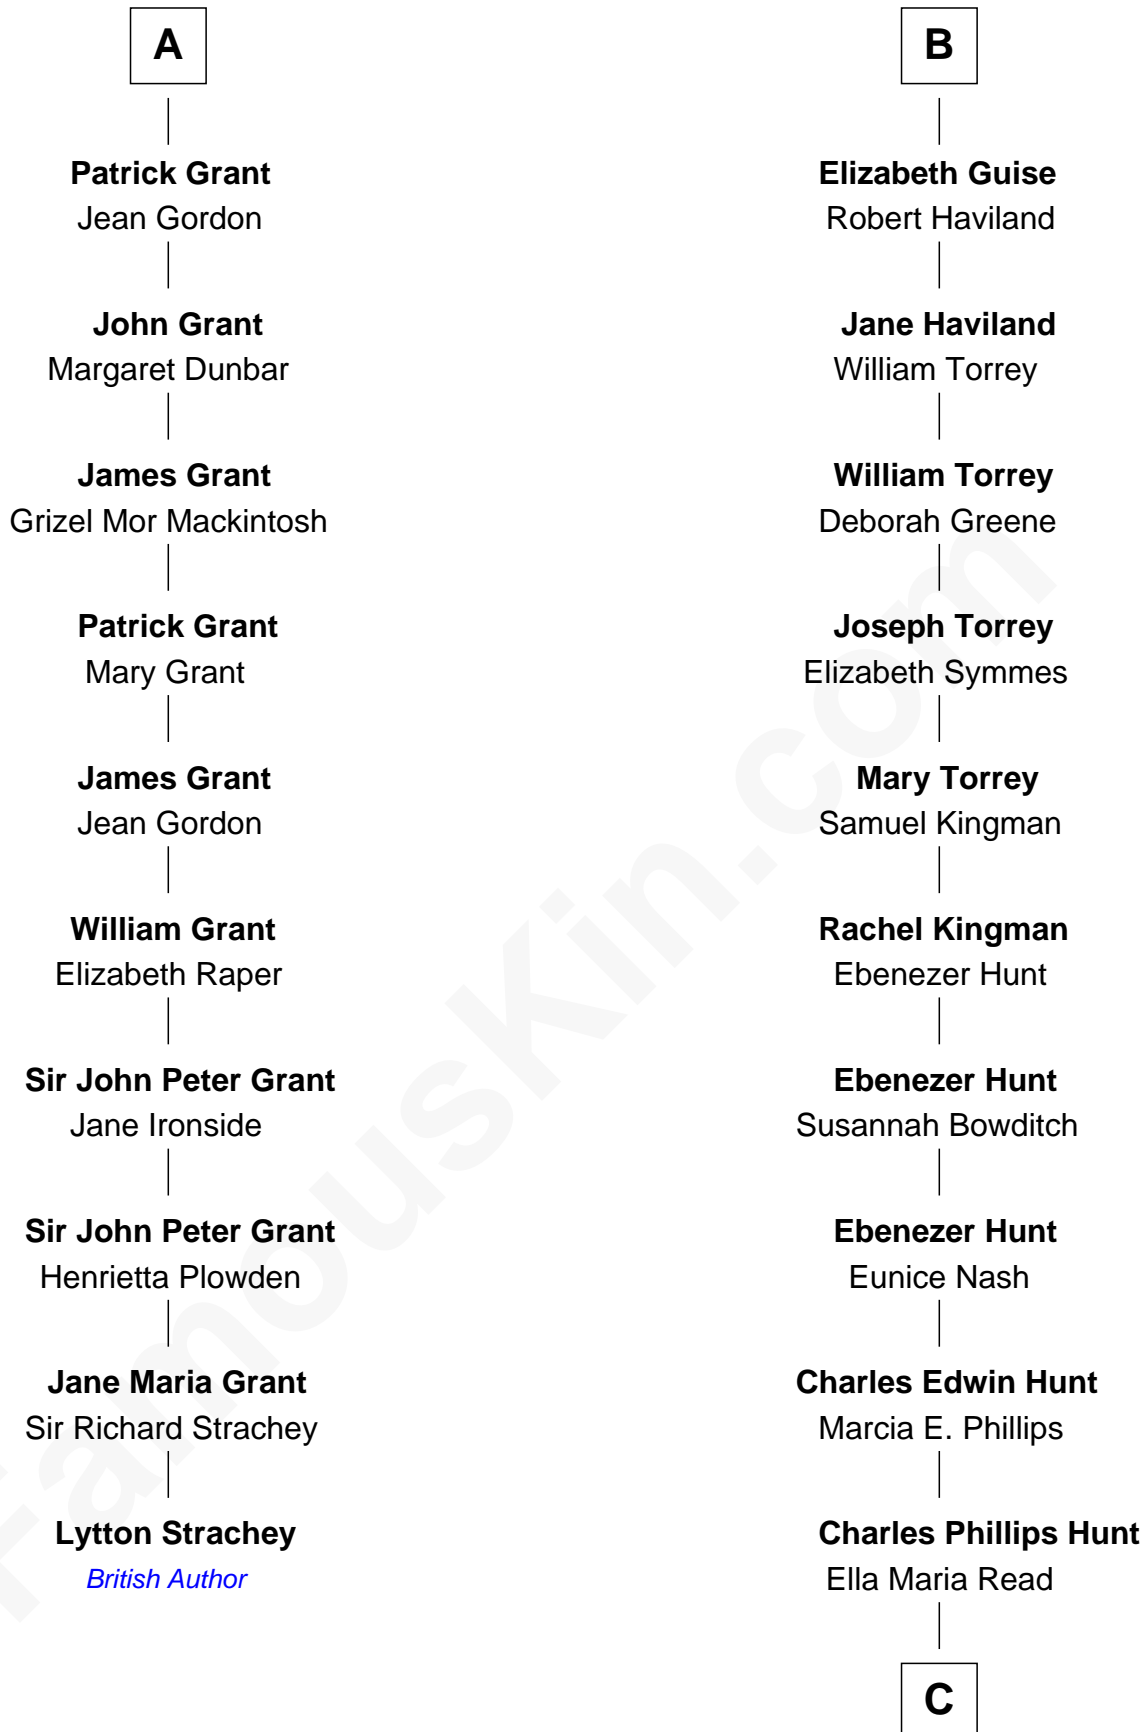

FamousKin.com

Relationship Chart of

Lytton Strachey

Author and Co-Founder of Bloomsbury Group

16th cousin 3 times removed of

Linda Hunt

TV and Movie Actress

C