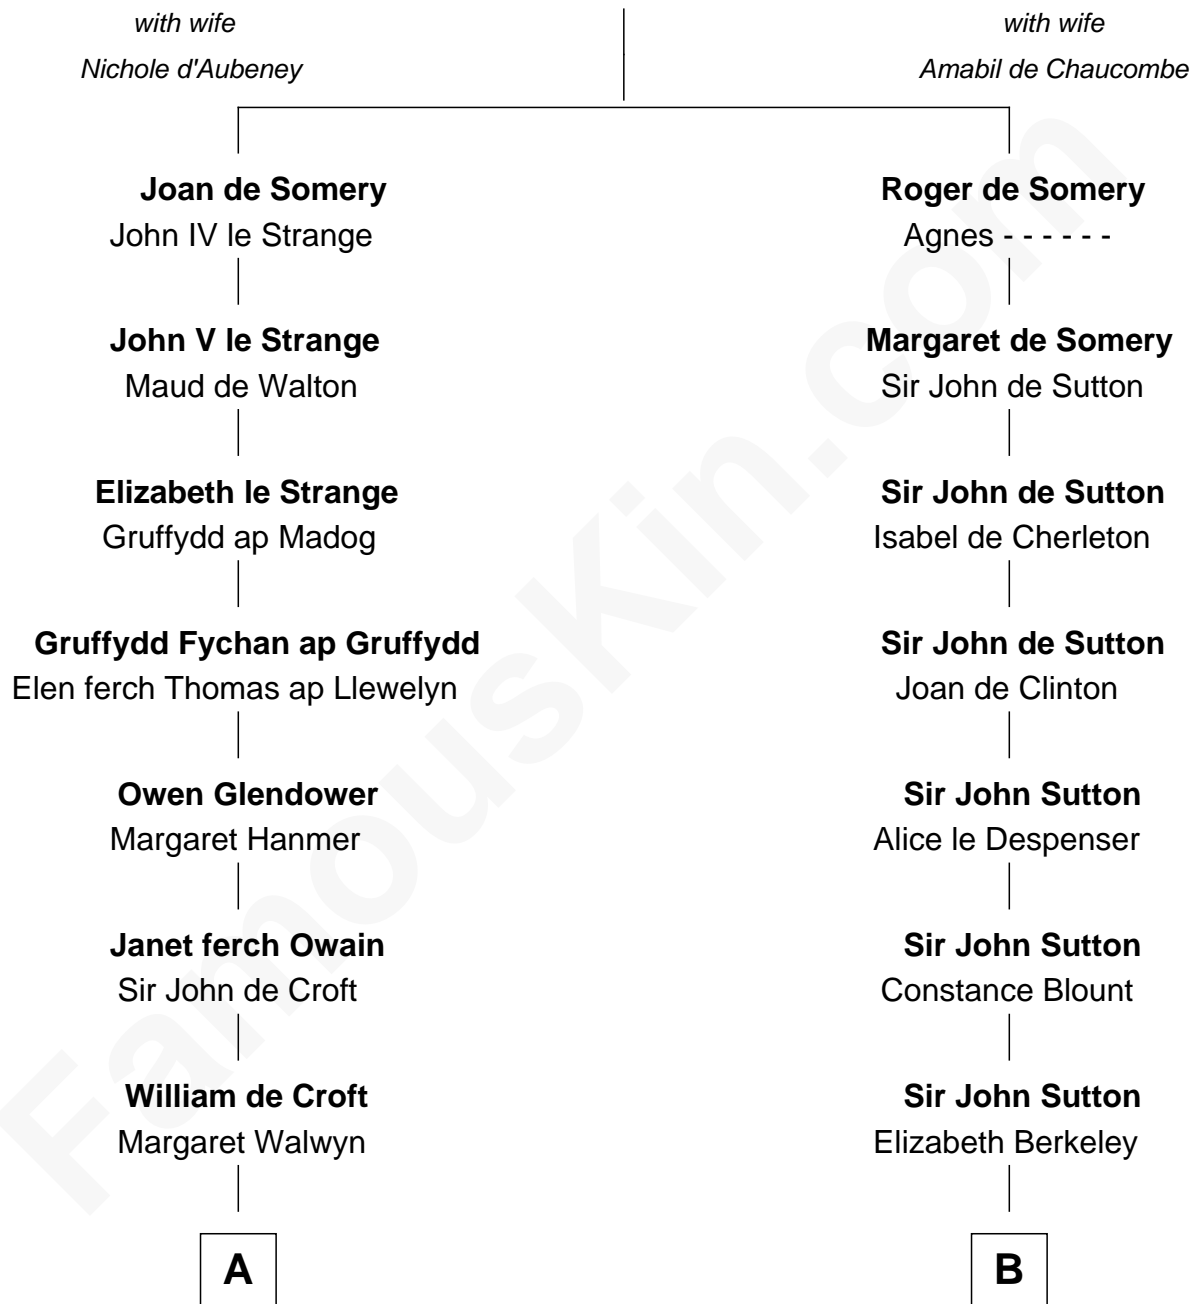

## Relationship Chart of

### Lytton Strachey

Author and Co-Founder of Bloomsbury Group

19th cousin 2 times removed of

**Lizzie Borden**

Accused Murderess

### Sir Roger de Somery

**C**

**Edward Strachey**  
Julia Woodburn Kirkpatrick

**Sir Richard Strachey**  
Jane Maria Grant

**Lytton Strachey**  
*British Author*

**D**

**Susanna Tripp**  
John Vinnicum

**Sarah L. Vinnicum**  
Joseph Morse

**Anthony Morse**  
Rhoda Morrison

**Sarah Anthony Morse**  
Andrew Jackson Borden

**Lizzie Borden**  
*Accused Murderess*