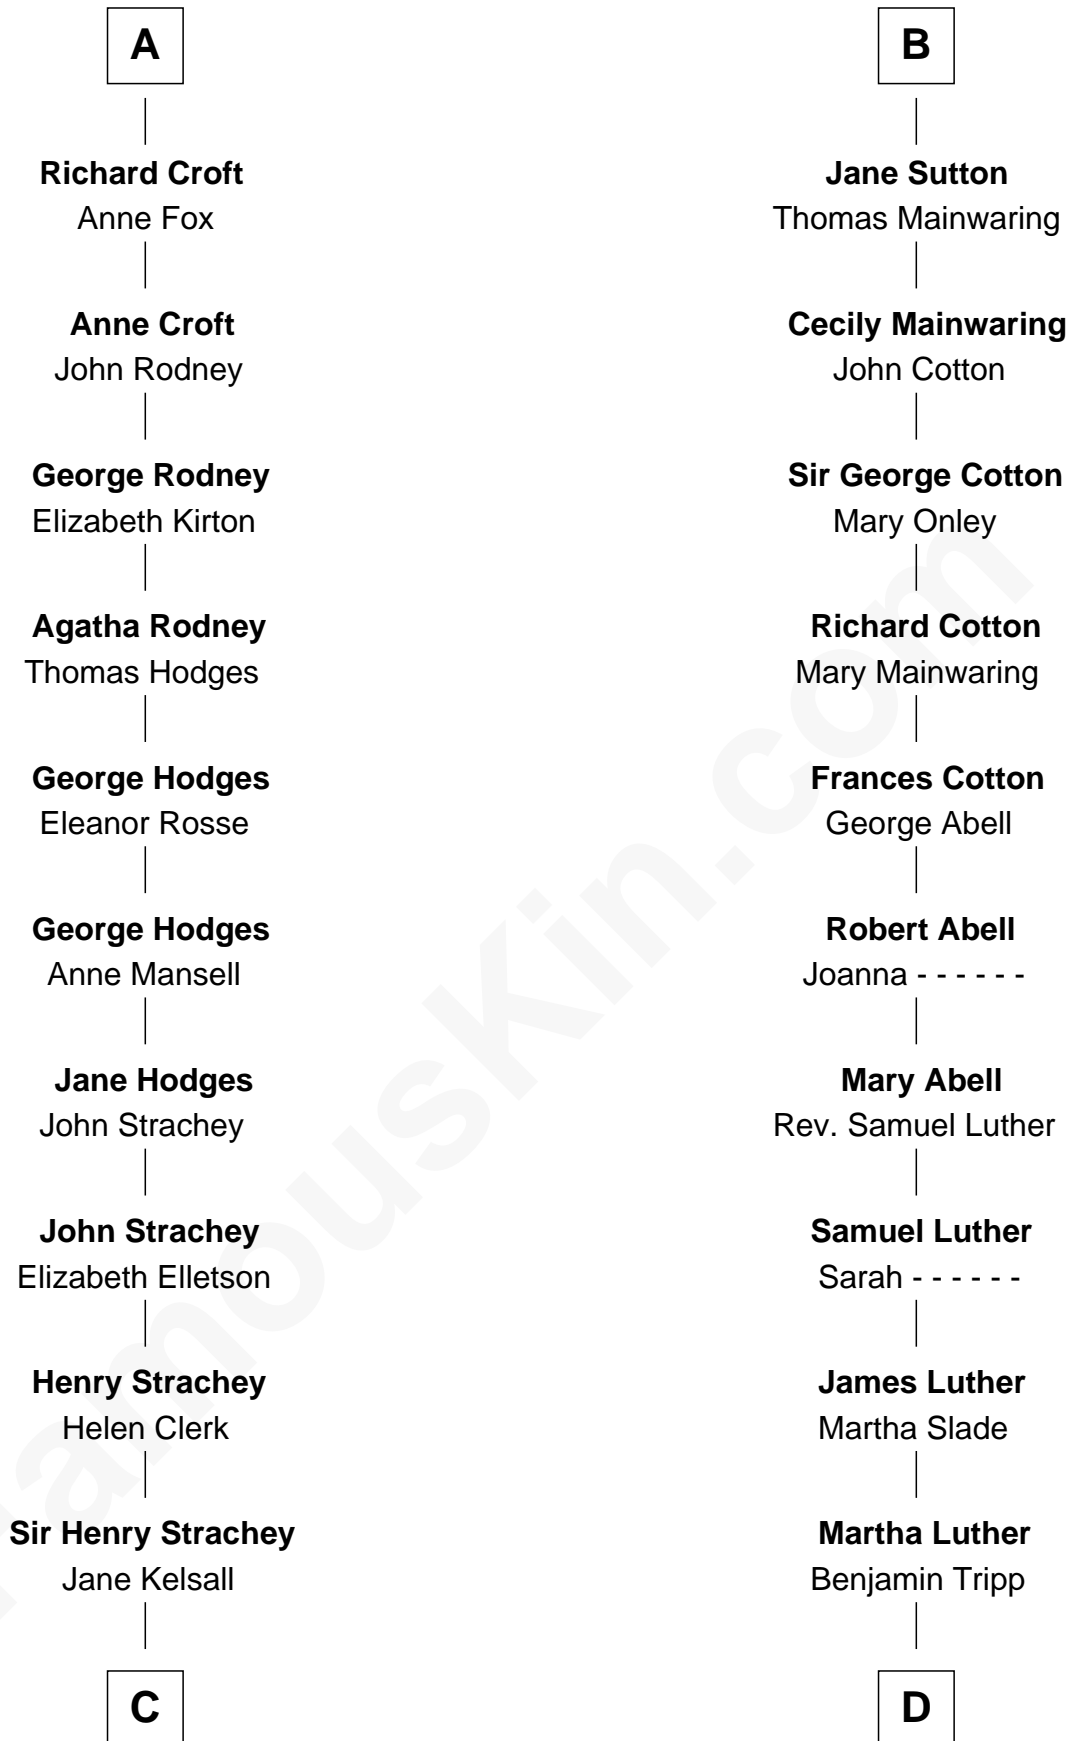

## Relationship Chart of

### Lytton Strachey

Author and Co-Founder of Bloomsbury Group

19th cousin 2 times removed of

**Lizzie Borden**

Accused Murderess

### Sir Roger de Somery

**C**

**Edward Strachey**  
Julia Woodburn Kirkpatrick

**Sir Richard Strachey**  
Jane Maria Grant

**Lytton Strachey**  
*British Author*

**D**

**Susanna Tripp**  
John Vinnicum

**Sarah L. Vinnicum**  
Joseph Morse

**Anthony Morse**  
Rhoda Morrison

**Sarah Anthony Morse**  
Andrew Jackson Borden

**Lizzie Borden**  
*Accused Murderess*