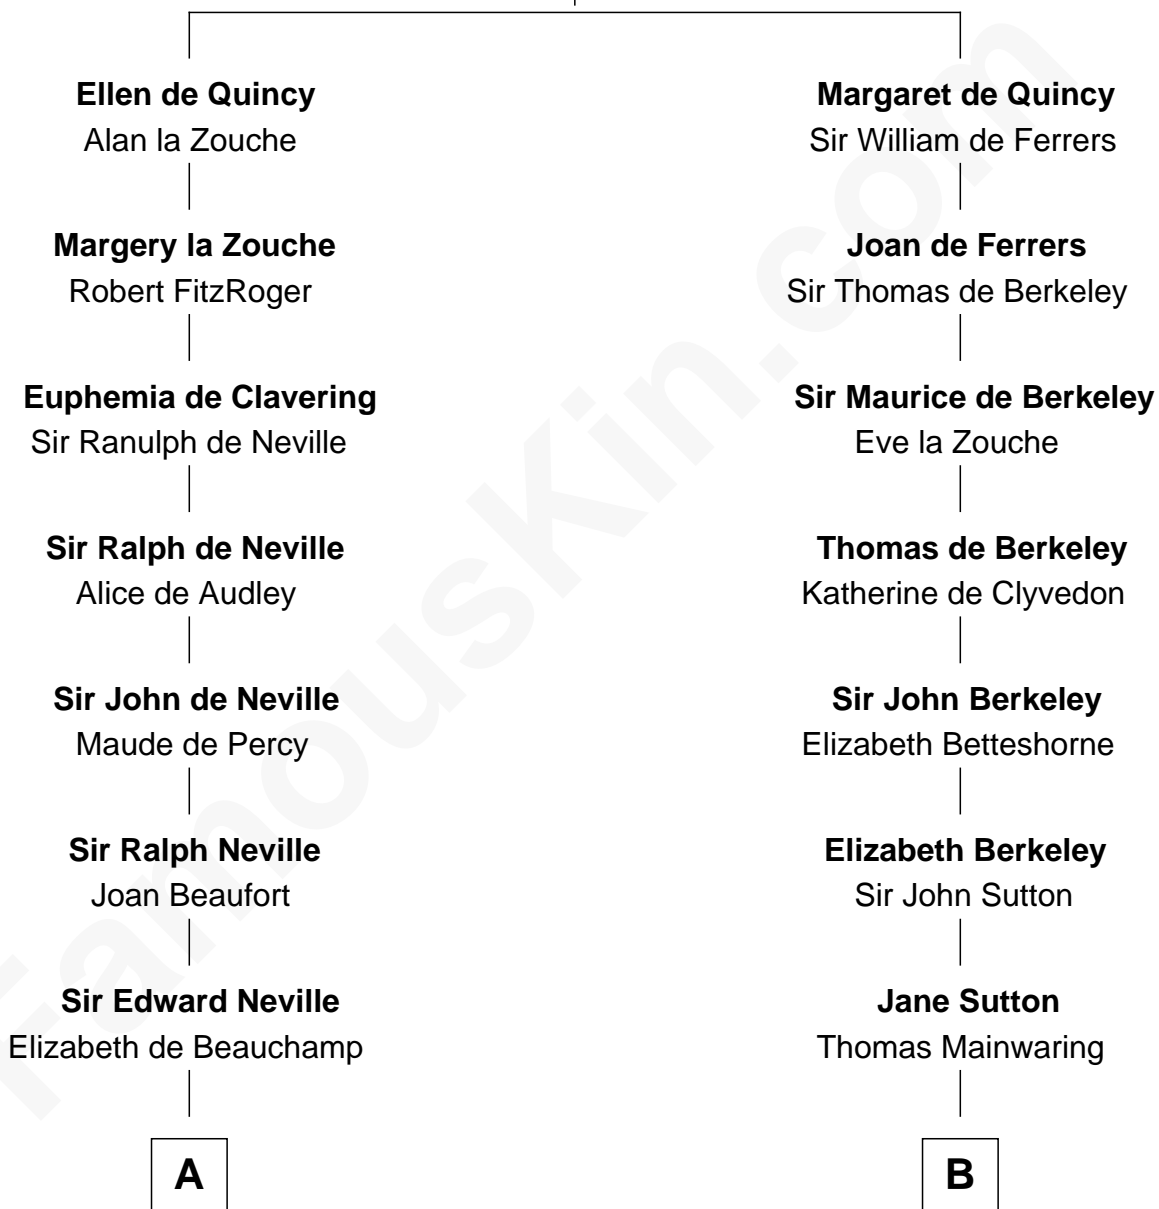

FamousKin.com

Relationship Chart of

Lytton Strachey

Author and Co-Founder of Bloomsbury Group

19th cousin 1 time removed of

Lizzie Borden

Accused Murderess

Sir Roger de Quincy

Helen of Galloway

C

Edward Strachey
Julia Woodburn Kirkpatrick

Sir Richard Strachey
Jane Maria Grant

Lytton Strachey
British Author

D

Sarah L. Vinnicum
Joseph Morse

Anthony Morse
Rhoda Morrison

Sarah Anthony Morse
Andrew Jackson Borden

Lizzie Borden
Accused Murderess