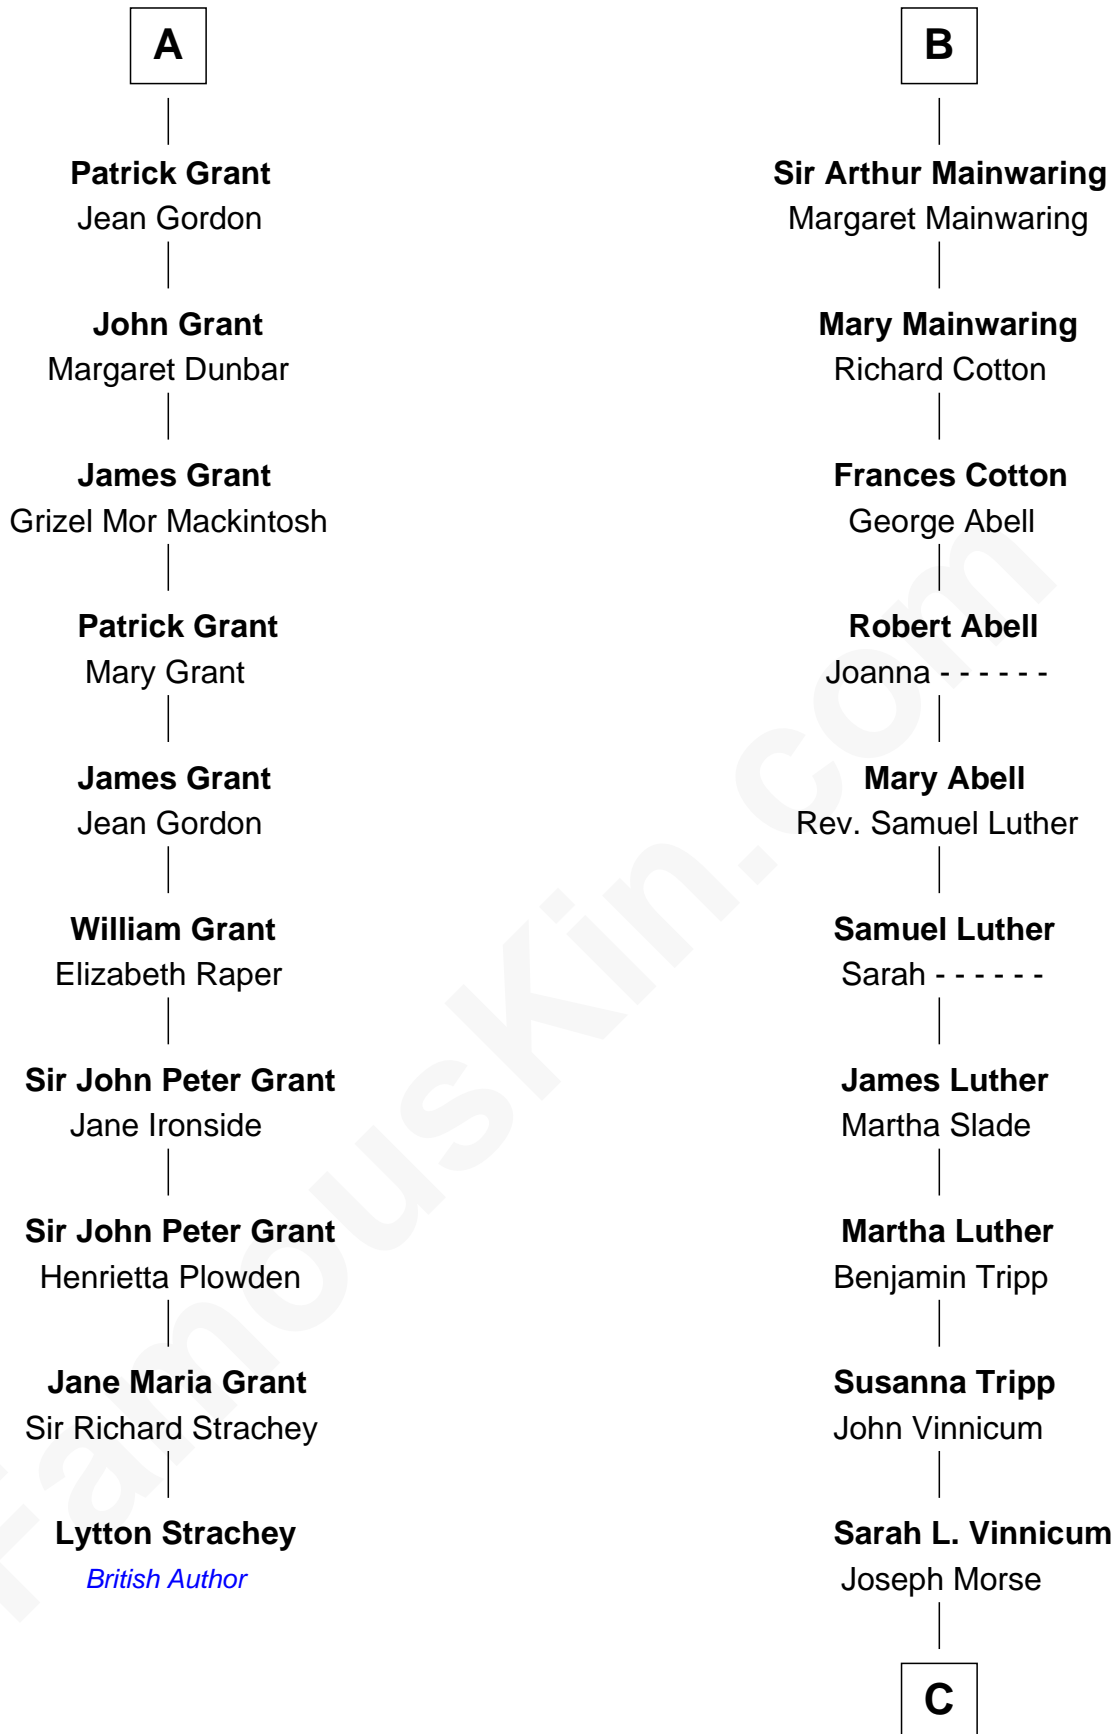

FamousKin.com

Relationship Chart of

Lytton Strachey

Author and Co-Founder of Bloomsbury Group

16th cousin 3 times removed of

Lizzie Borden

Accused Murderess

C

Anthony Morse

Rhoda Morrison

Sarah Anthony Morse

Andrew Jackson Borden

Lizzie Borden

Accused Murderess

FamousKin.com