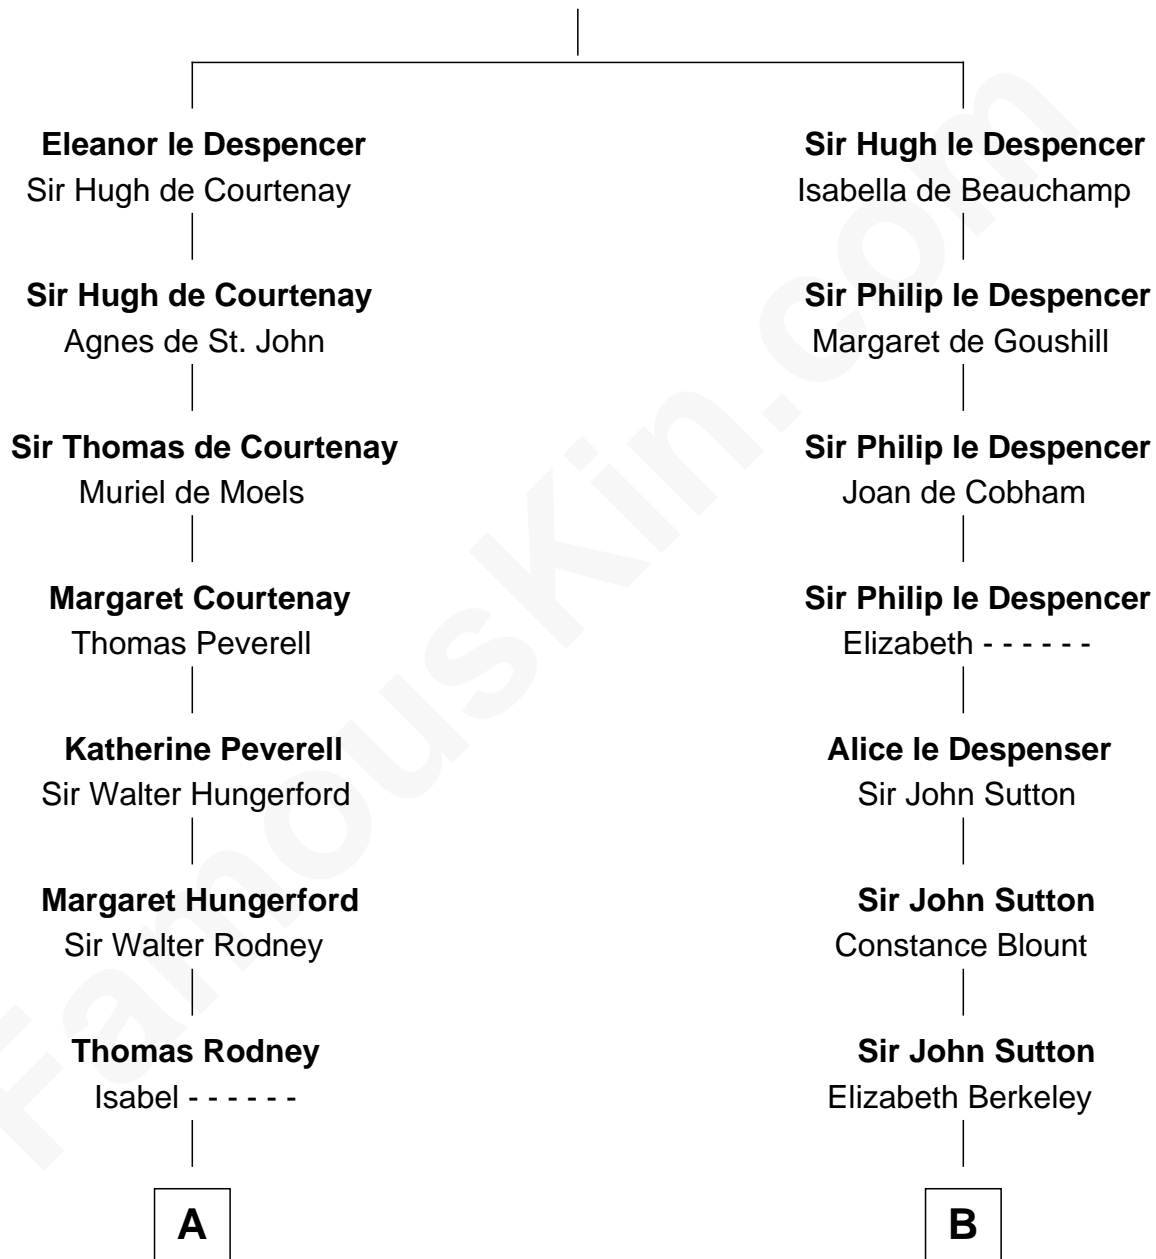

FamousKin.com

Relationship Chart of

Lytton Strachey

Author and Co-Founder of Bloomsbury Group

18th cousin 3 times removed of

Lizzie Borden

Accused Murderess

Sir Hugh le Despencer

Aveline Basset

C

Sir Richard Strachey

Jane Maria Grant

Lytton Strachey

British Author

D

Susanna Tripp

Accused Murderess