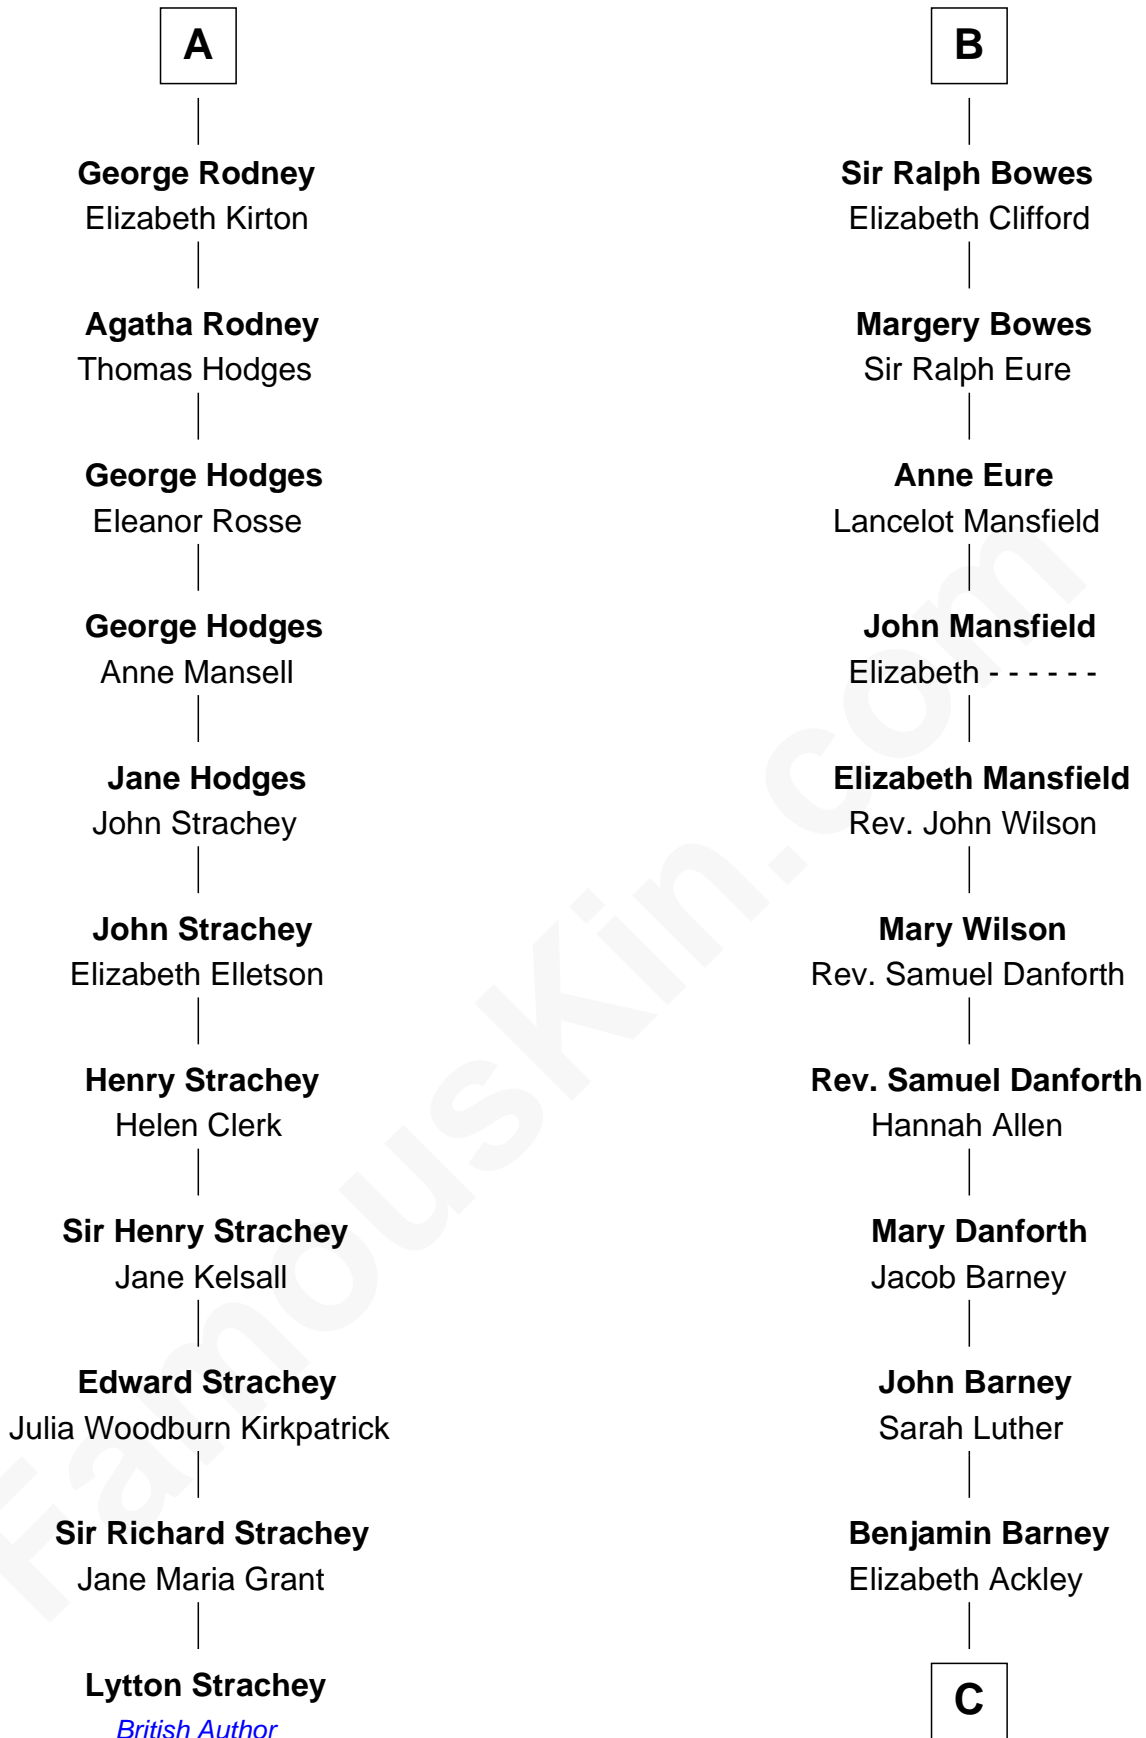

FamousKin.com

Relationship Chart of

Lytton Strachey

Author and Co-Founder of Bloomsbury Group

17th cousin 4 times removed of

Elizabeth Montgomery
TV Actress - "Bewitched"

C

Nathan Barney

Hannah Carey

Nathan Barney

Mary A. Deverell

Mary Weed Barney

Henry Montgomery

Henry Montgomery

Elizabeth Bryan Allen

Elizabeth Montgomery

TV Actress - "Bewitched"

FamousKin.com