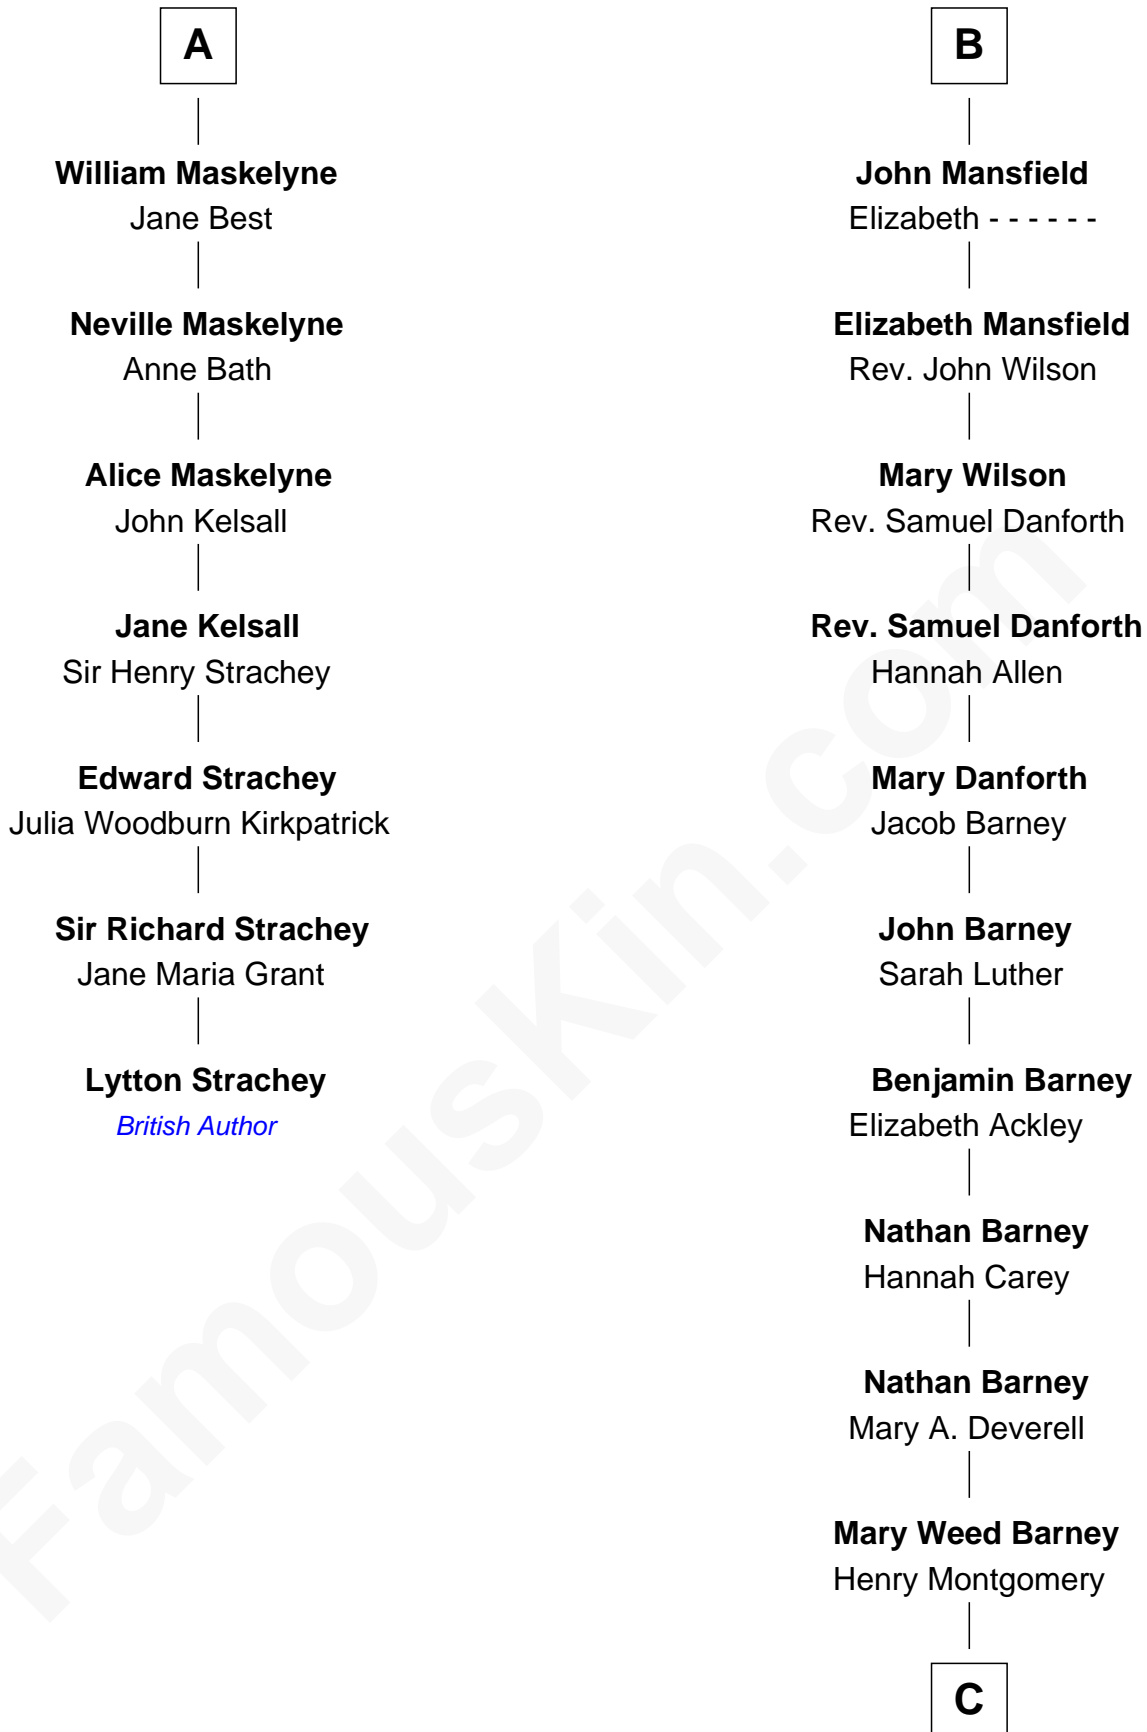

FamousKin.com

Relationship Chart of

Lytton Strachey

Author and Co-Founder of Bloomsbury Group

13th cousin 5 times removed of

Elizabeth Montgomery
TV Actress - "Bewitched"

C

Henry Montgomery
Elizabeth Bryan Allen

Elizabeth Montgomery
TV Actress - "Bewitched"

FamousKin.com