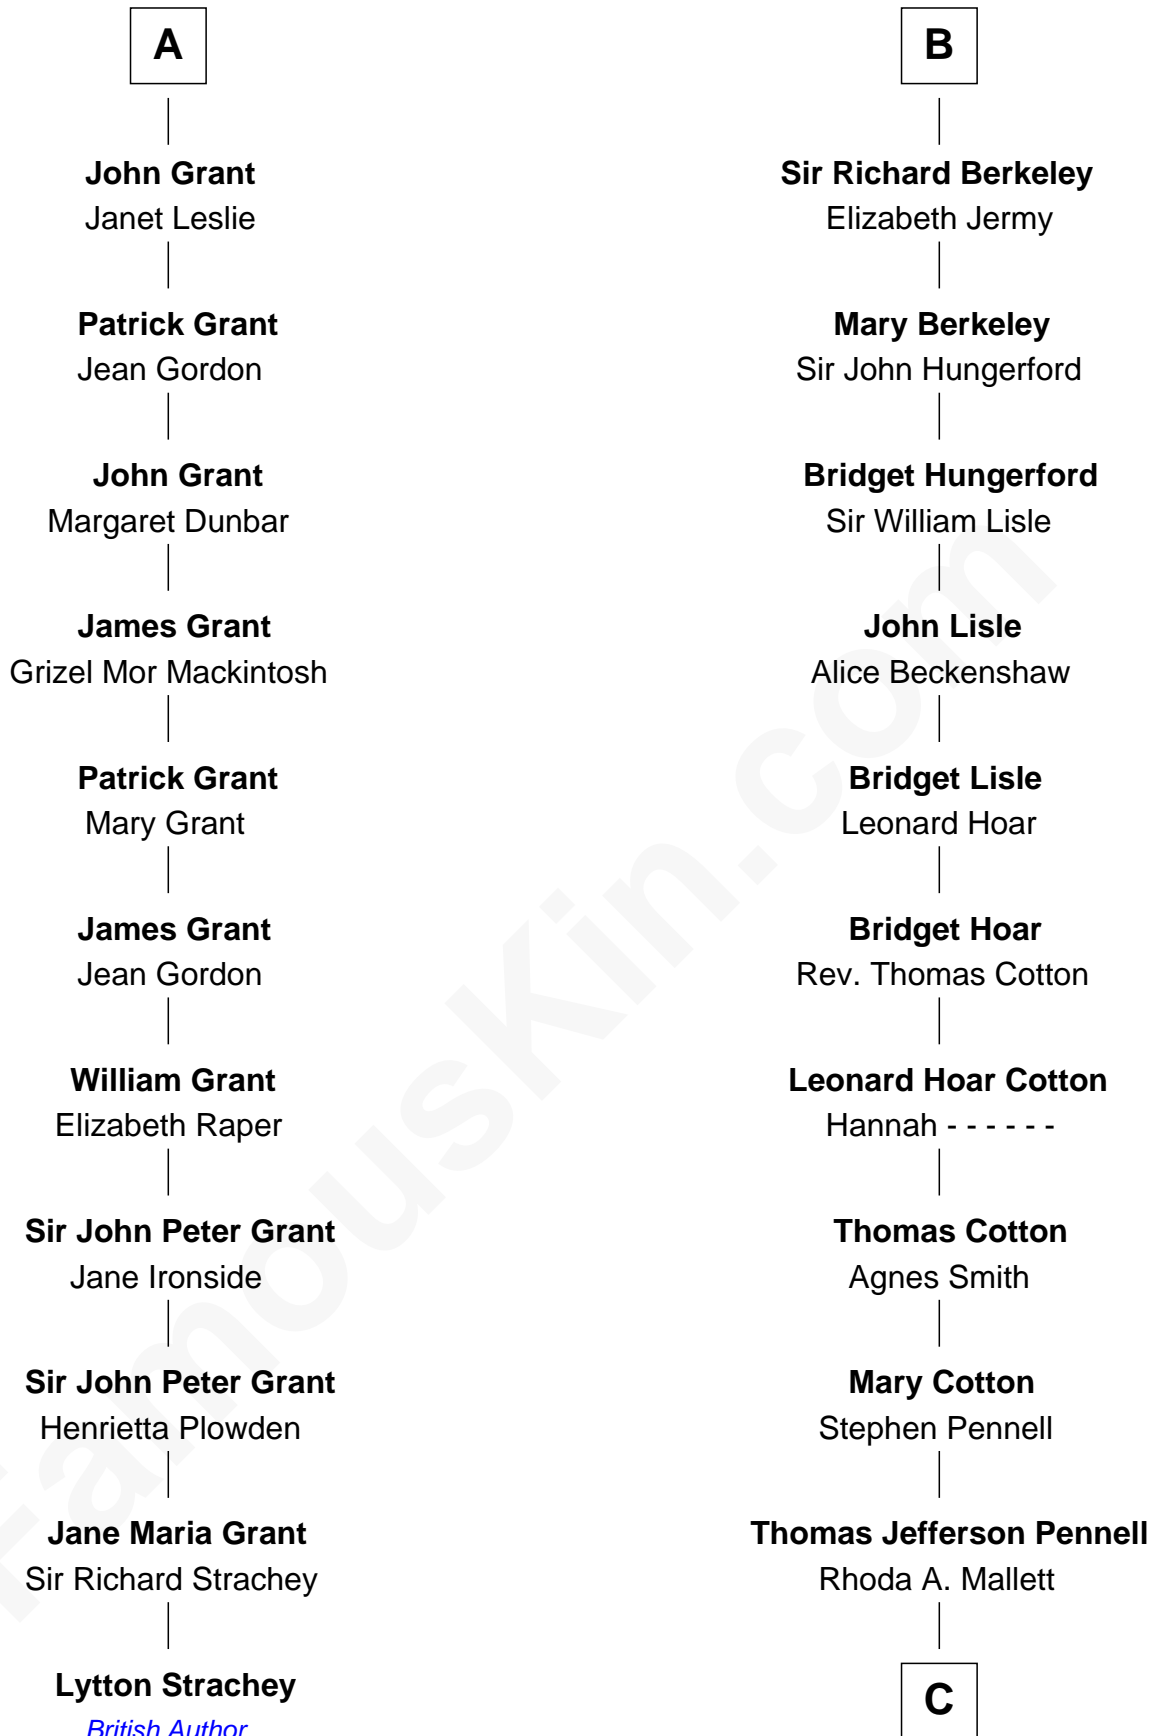

FamousKin.com

Relationship Chart of

Lytton Strachey

Author and Co-Founder of Bloomsbury Group

17th cousin 4 times removed of

Warren Buffett

Chairman & CEO, Berkshire Hathaway

Henry Plantagenet
Maud de Chaworth

Eleanor Plantagenet
Richard Fitzalan

Alice Fitzalan
Sir Thomas de Holand

Margaret de Holand
Sir John Beaufort

Joan Beaufort
Sir James Stewart

John Stewart
Margaret Douglas

Katherine Stewart
John Forbes

Elizabeth Forbes
James Grant

A

Joan of Lancaster
John de Mowbray

John de Mowbray
Elizabeth de Segrave

Sir Thomas Mowbray
Elizabeth Fitzalan

Isabel Mowbray
Sir James Berkeley

Maurice Berkeley
Isabel Mead

Anne Berkeley
Sir William Dennis

Isabel Dennis
Sir John Berkeley

B

C

Deborah Collamore Pennell

John Watson

Susan Ann Watson

Ford Bela Barber

Stella Frances Barber