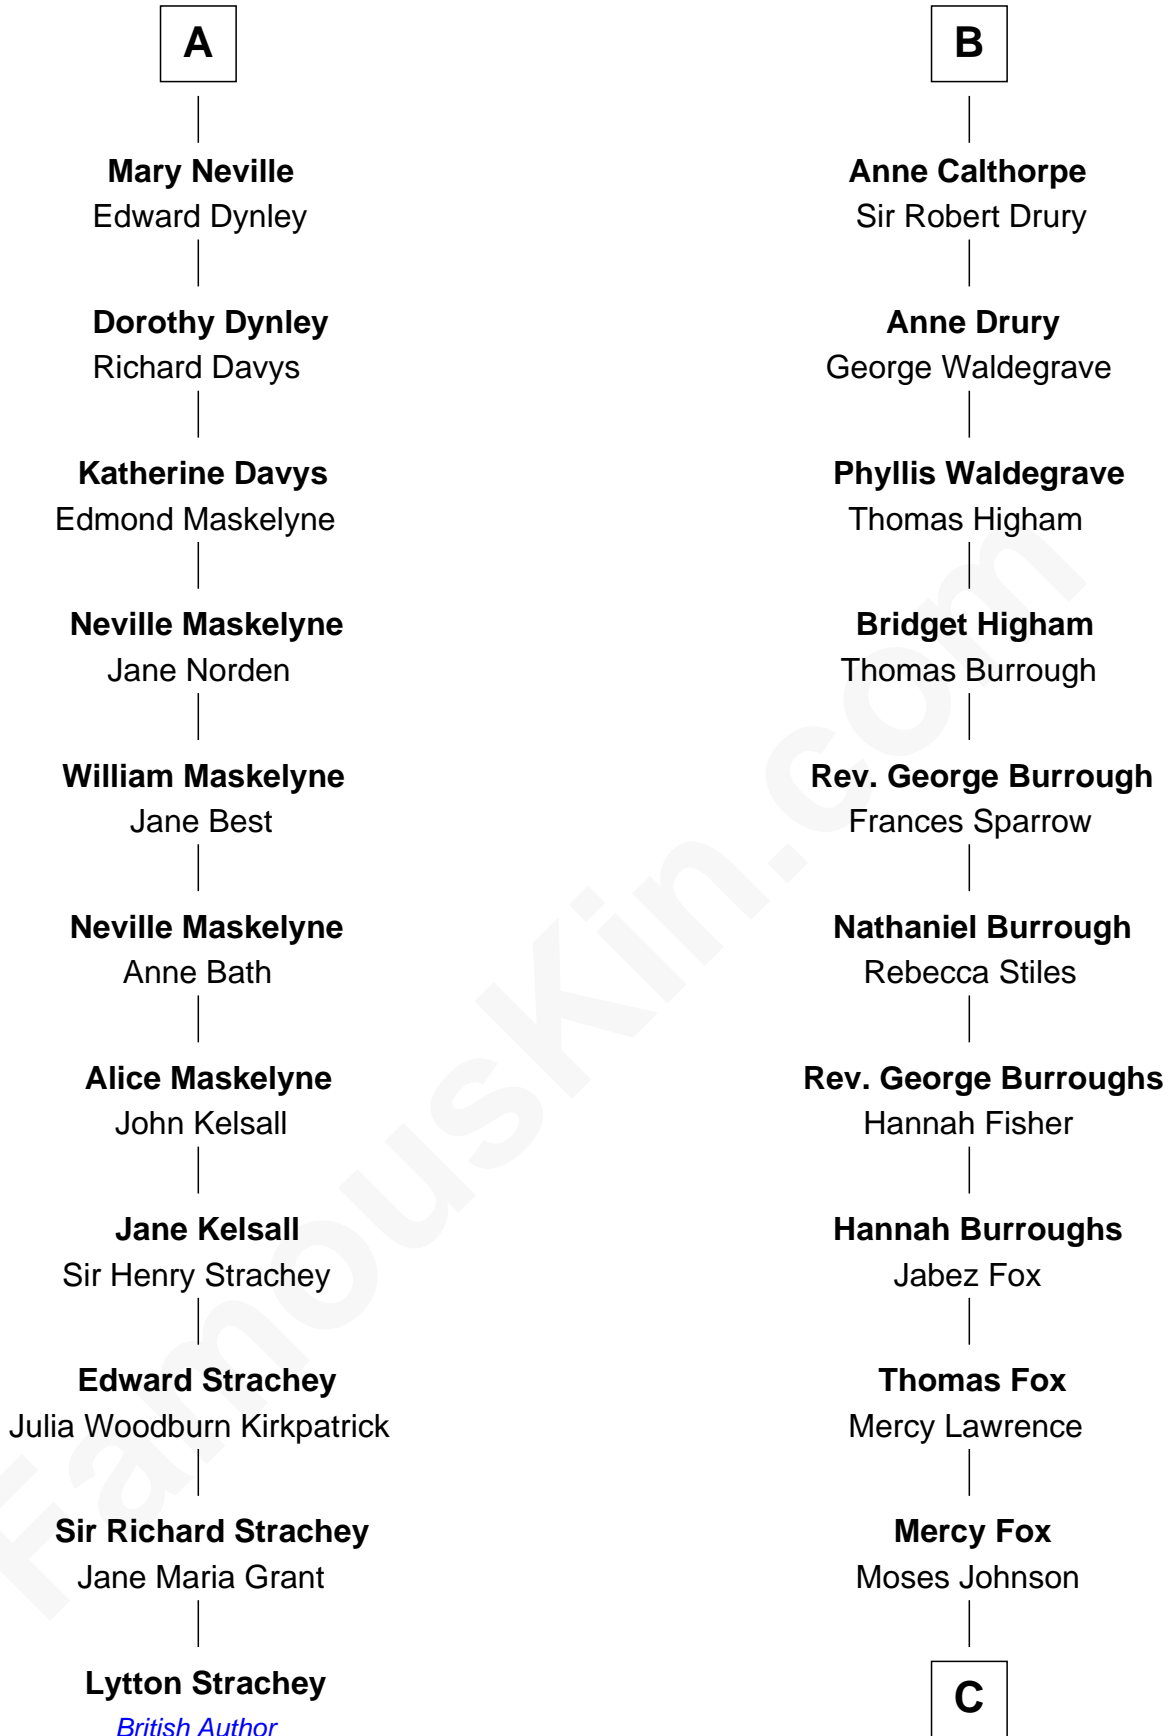

FamousKin.com

Relationship Chart of

Lytton Strachey

Author and Co-Founder of Bloomsbury Group

17th cousin 4 times removed of

Walt Disney

Co-Founder of The Walt Disney Company

C

Fanny Johnson

John Call

Eber Call

Violette Lawrence

Charles Call

Henrietta Gross

Flora Call

Elias Charles Disney