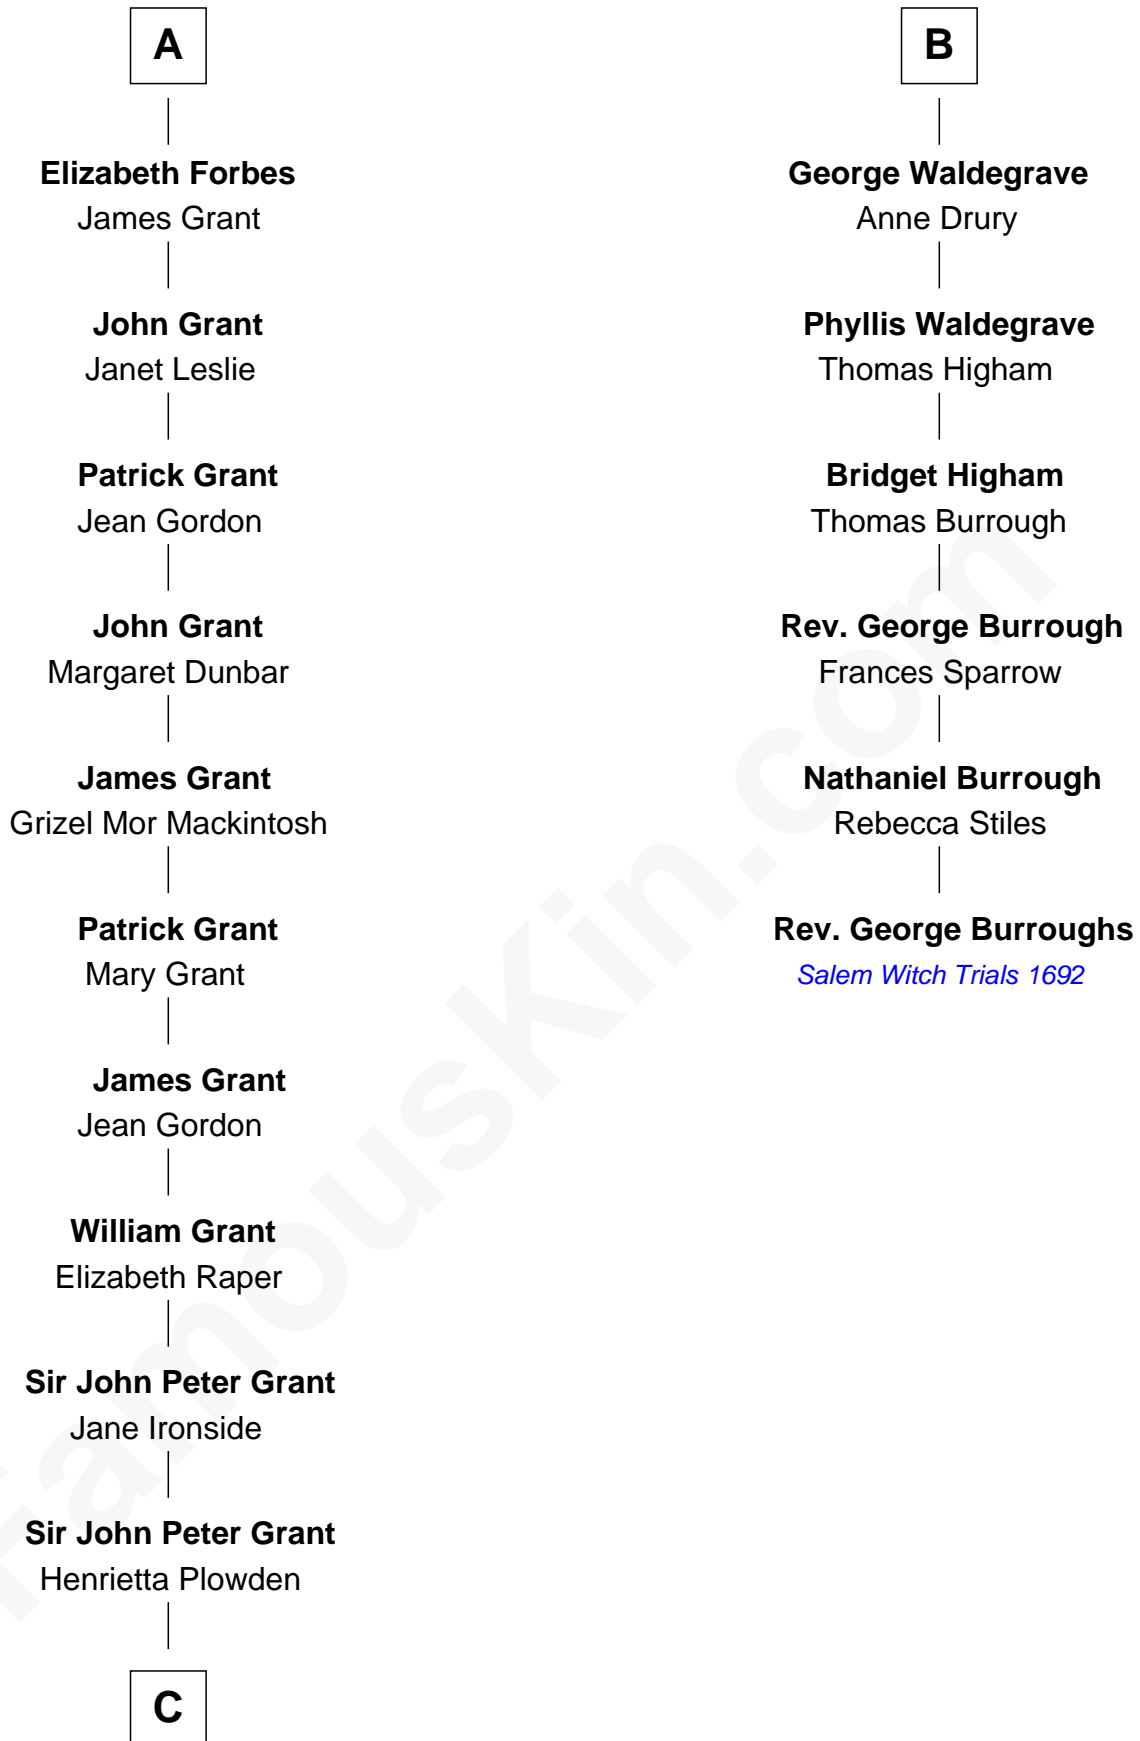

## Relationship Chart of

### Lytton Strachey

Author and Co-Founder of Bloomsbury Group

12th cousin 6 times removed of

**Rev. George Burroughs**

Executed for Witchcraft, Salem 1692

**C**

—  
**Jane Maria Grant**  
Sir Richard Strachey