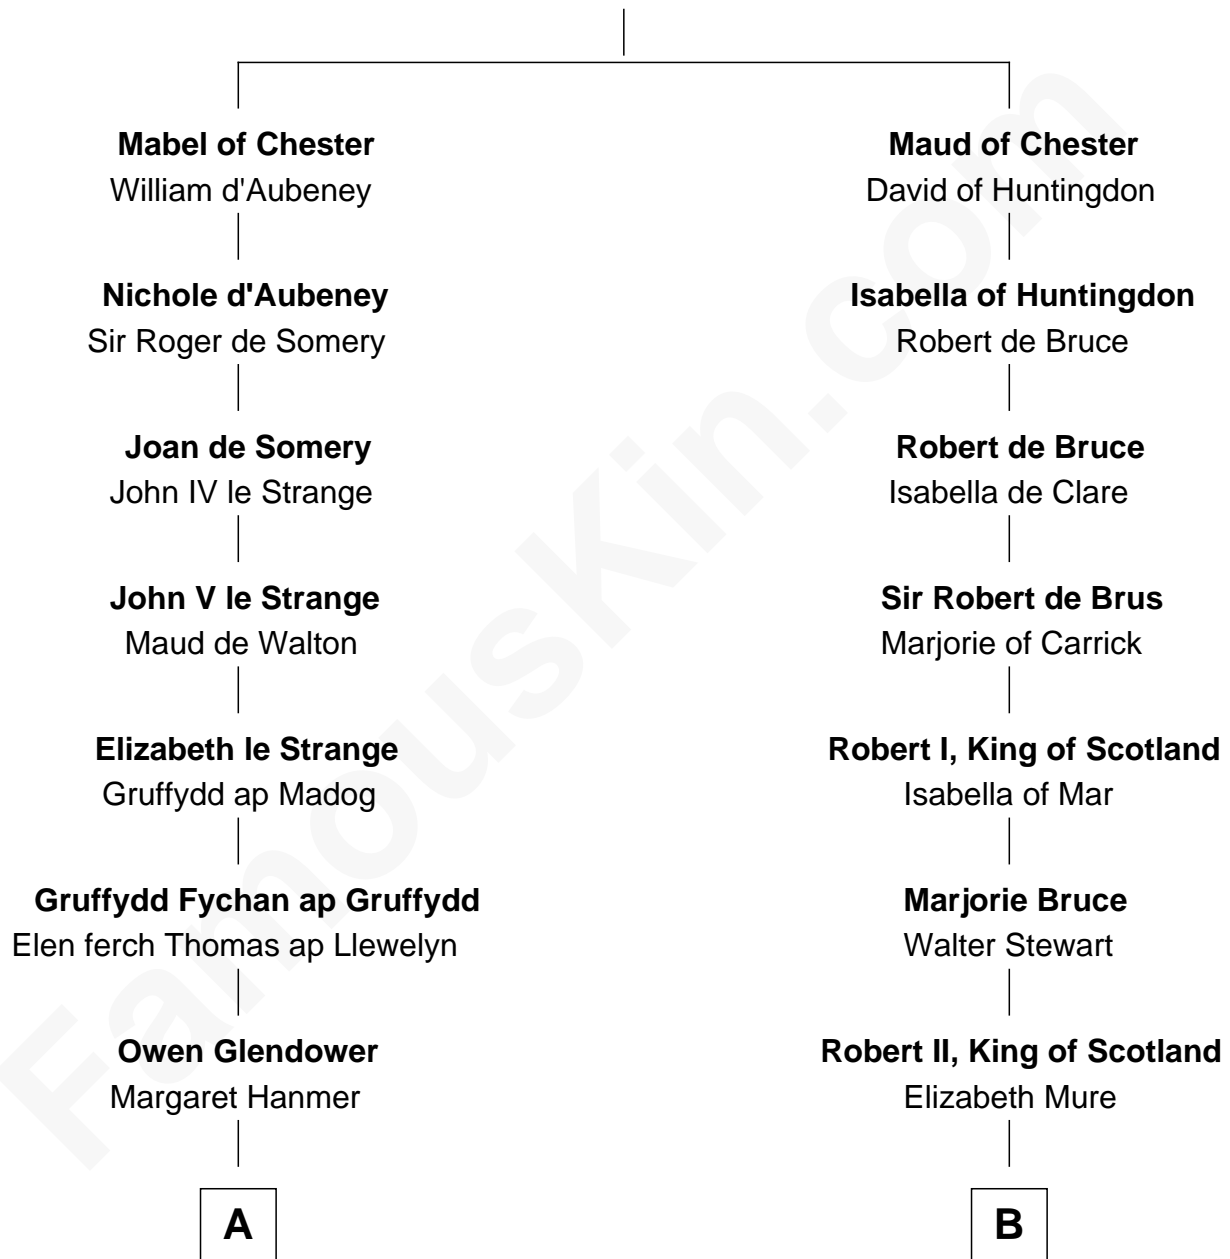

FamousKin.com

Relationship Chart of

Lytton Strachey

Author and Co-Founder of Bloomsbury Group

13th cousin 8 times removed of

Mary Stuart
Queen of Scots

Bertrade de Montfort
Hugh de Kevelioc

C

Henry Strachey

Helen Clerk

Sir Henry Strachey

Jane Kelsall

Edward Strachey

Julia Woodburn Kirkpatrick

Sir Richard Strachey

Jane Maria Grant