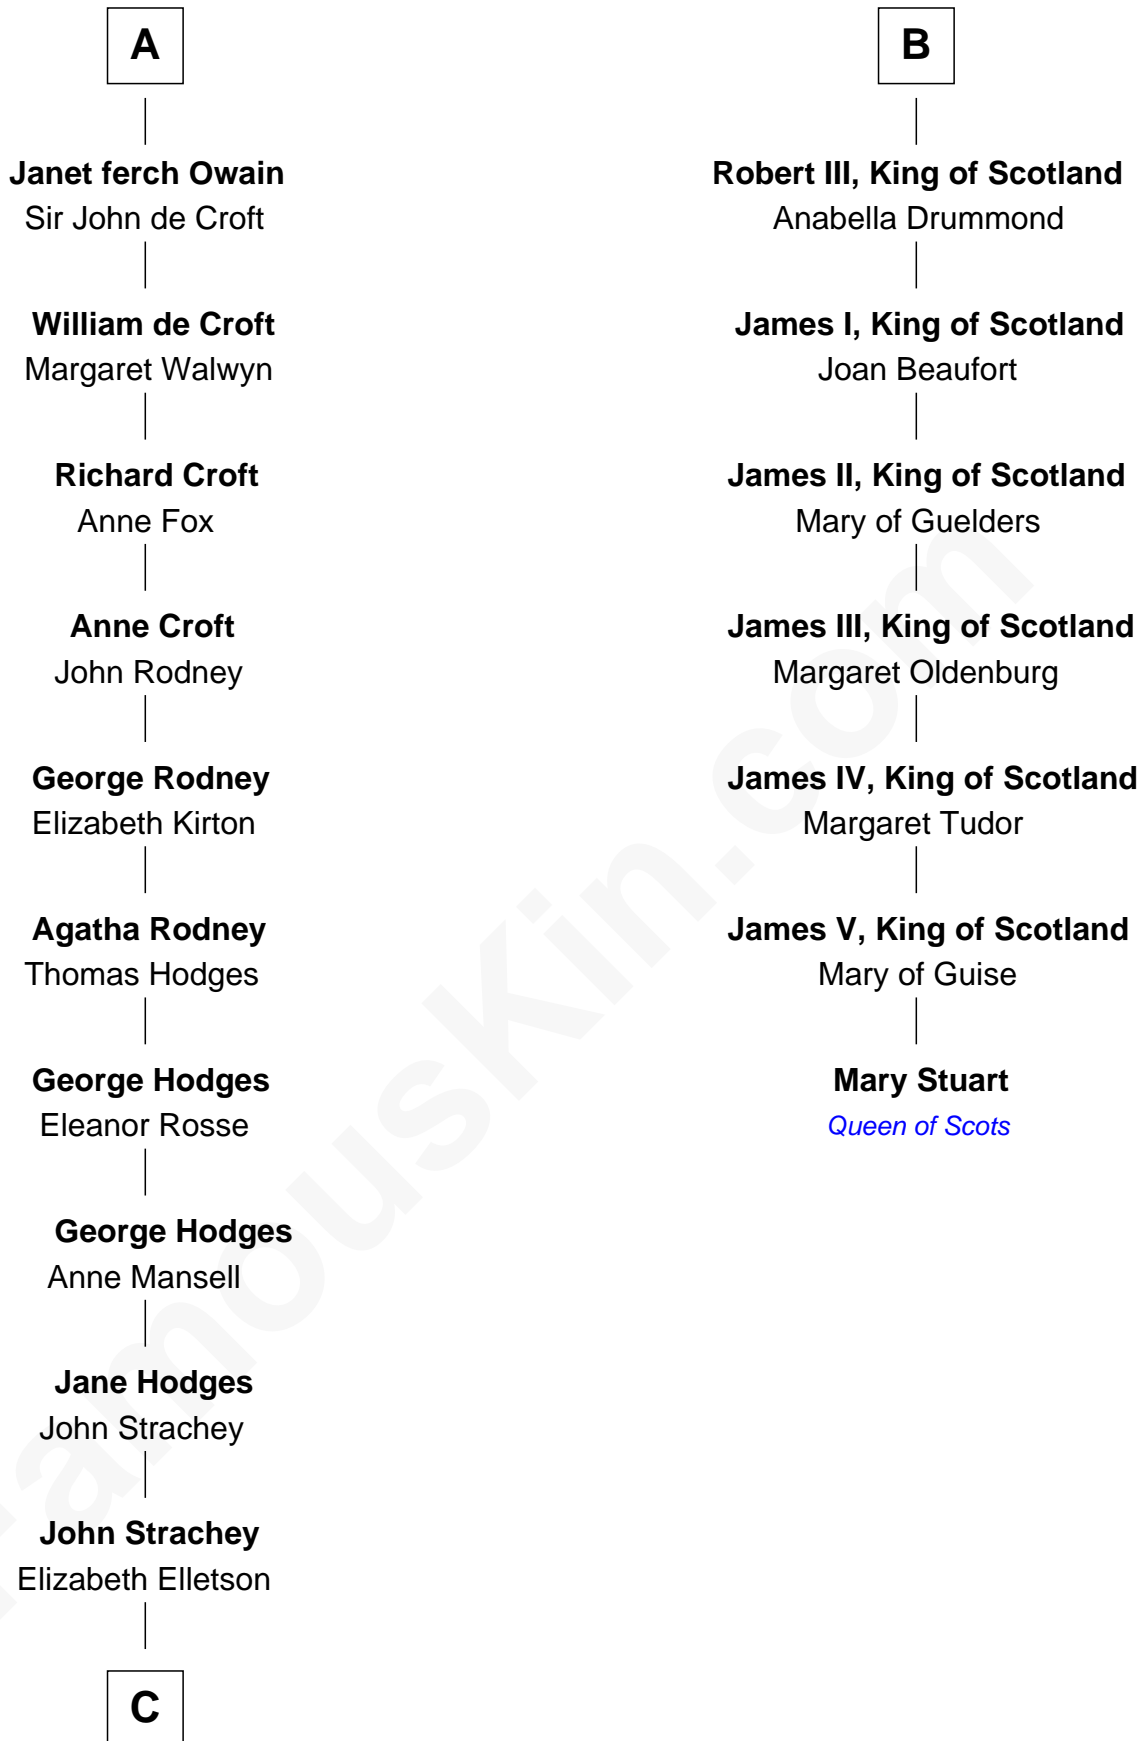

FamousKin.com

Relationship Chart of

Lytton Strachey

Author and Co-Founder of Bloomsbury Group

13th cousin 8 times removed of

Mary Stuart
Queen of Scots

Bertrade de Montfort
Hugh de Kevelioc

C

Henry Strachey

Helen Clerk

Sir Henry Strachey

Jane Kelsall

Edward Strachey

Julia Woodburn Kirkpatrick

Sir Richard Strachey

Jane Maria Grant