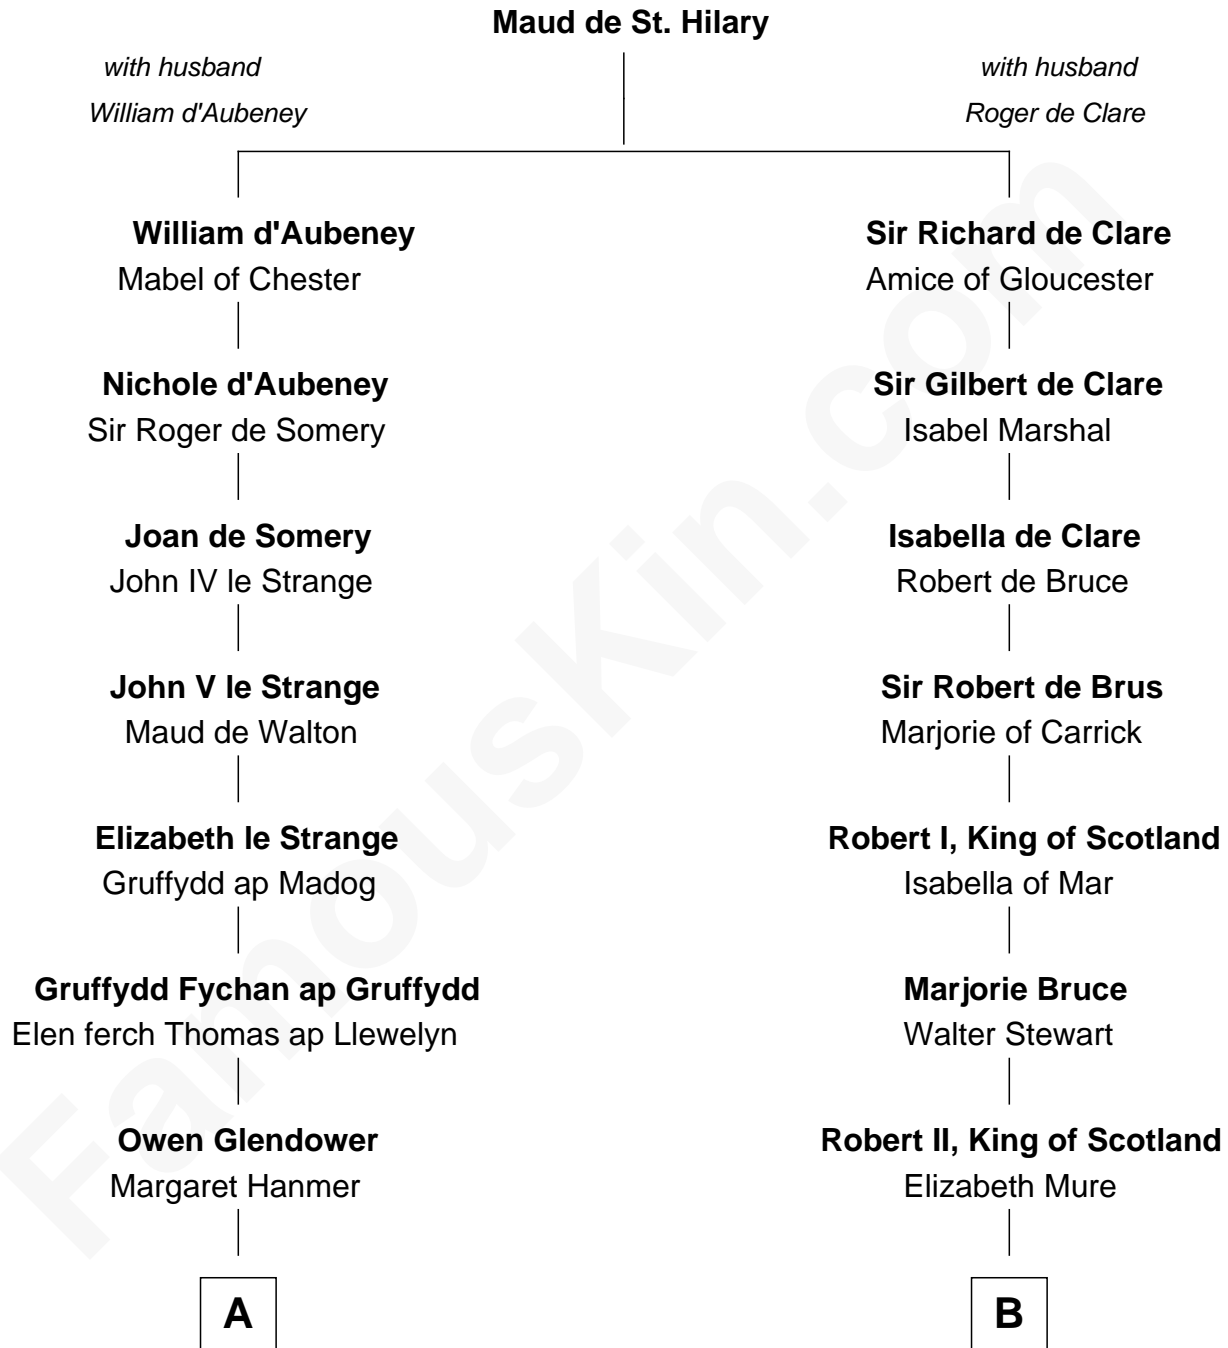

FamousKin.com

Relationship Chart of

Lytton Strachey

Author and Co-Founder of Bloomsbury Group

13th cousin 8 times removed of

Mary Stuart
Queen of Scots

C

Henry Strachey

Helen Clerk

Sir Henry Strachey

Jane Kelsall

Edward Strachey

Julia Woodburn Kirkpatrick

Sir Richard Strachey

Jane Maria Grant

Lytton Strachey