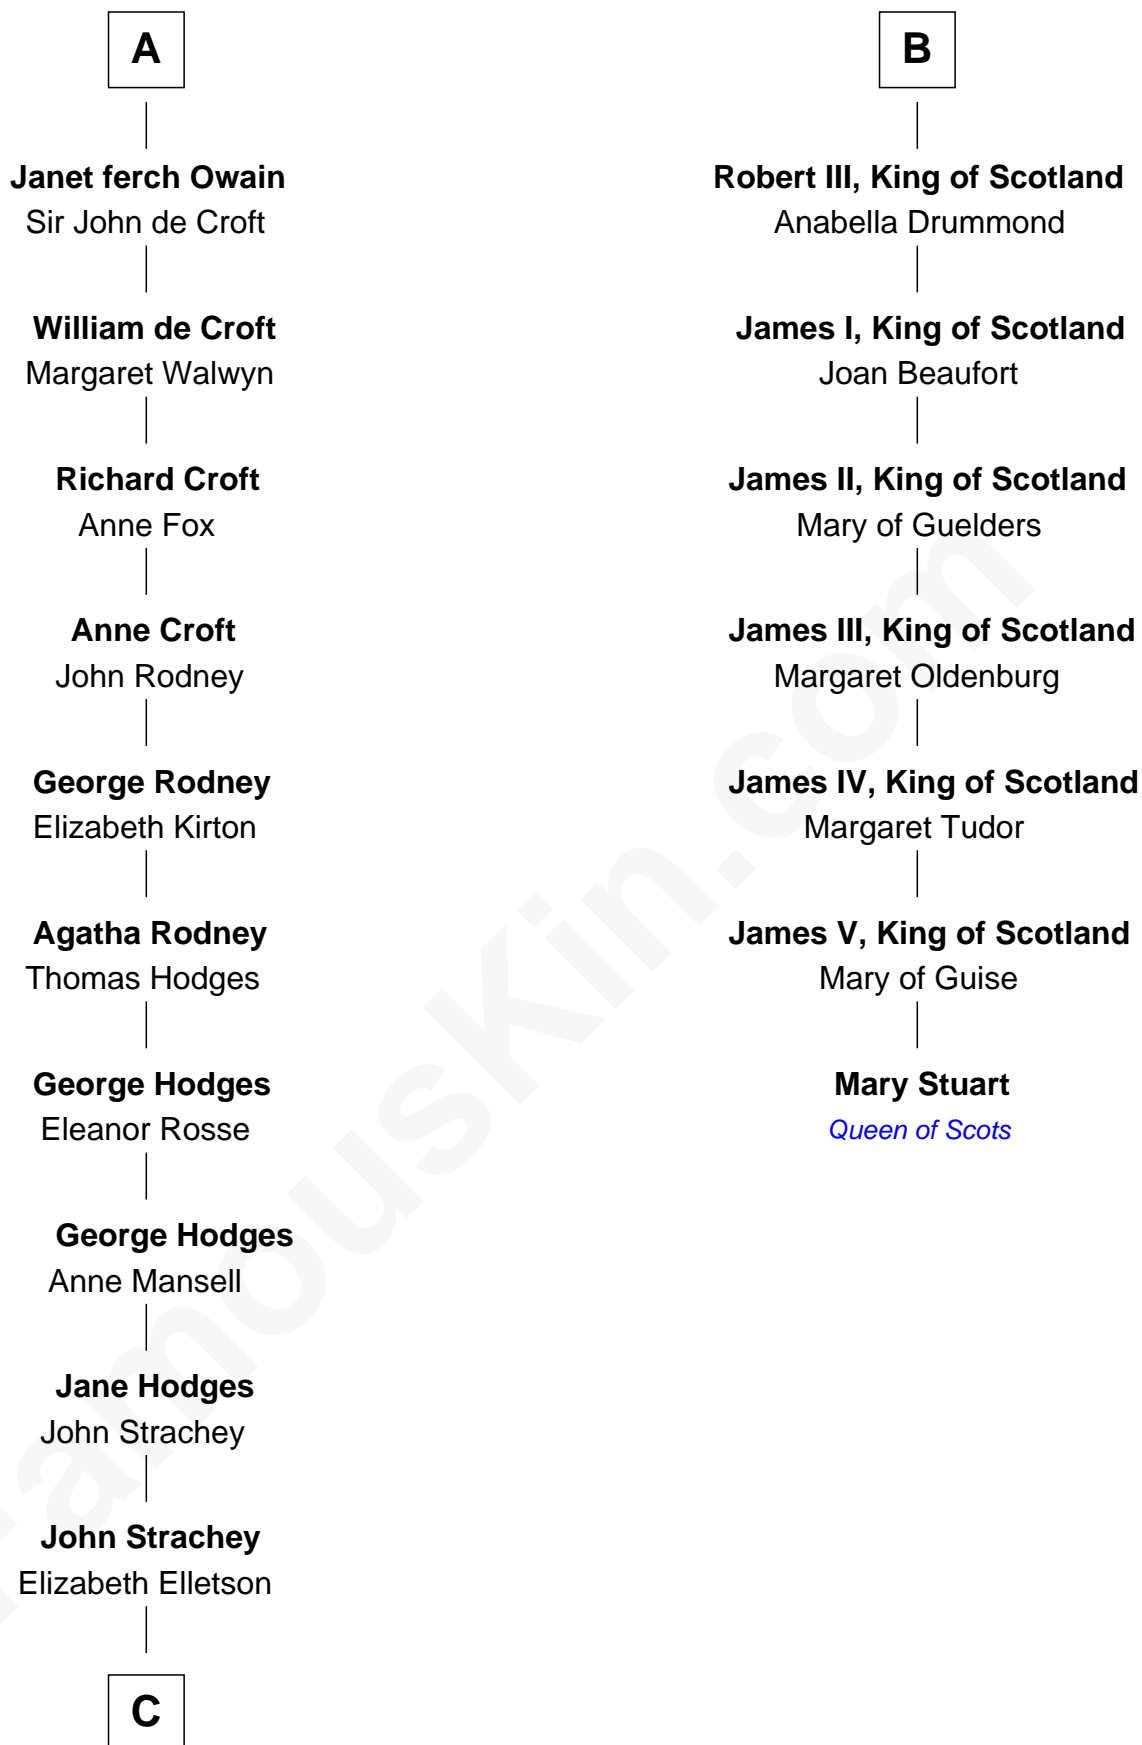

FamousKin.com

Relationship Chart of

Lytton Strachey

Author and Co-Founder of Bloomsbury Group

13th cousin 8 times removed of

Mary Stuart
Queen of Scots

C

Henry Strachey

Helen Clerk

Sir Henry Strachey

Jane Kelsall

Edward Strachey

Julia Woodburn Kirkpatrick

Sir Richard Strachey

Jane Maria Grant

Lytton Strachey