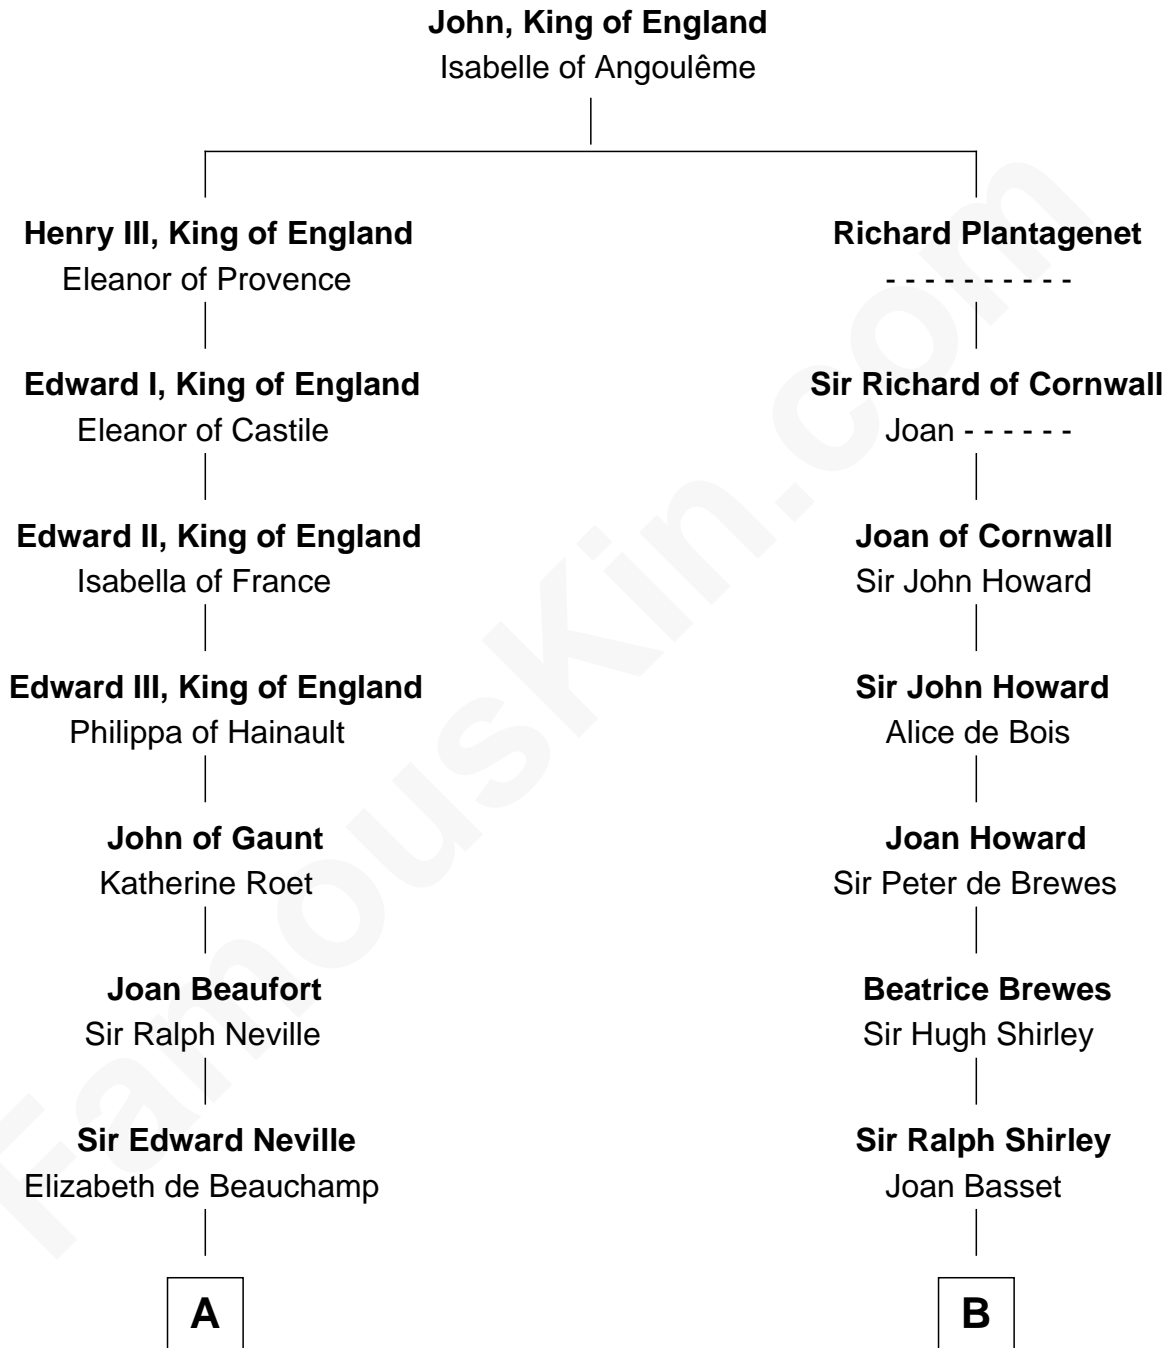

FamousKin.com

Relationship Chart of

Lytton Strachey

Author and Co-Founder of Bloomsbury Group

19th cousin 2 times removed of

William Henry Moore

Co-Founder, U.S. Steel and Nabisco

C

Edward Strachey
Julia Woodburn Kirkpatrick

Sir Richard Strachey
Jane Maria Grant

Lytton Strachey
British Author

D

Sarah Browne
George Beckwith

George Beckwith
Rachel Marsh

George Beckwith
Mary Bradley

Rachael Arvilla Beckwith
Nathaniel Ford Moore

William Henry Moore
Co-Founder, U.S. Steel and Nabisco