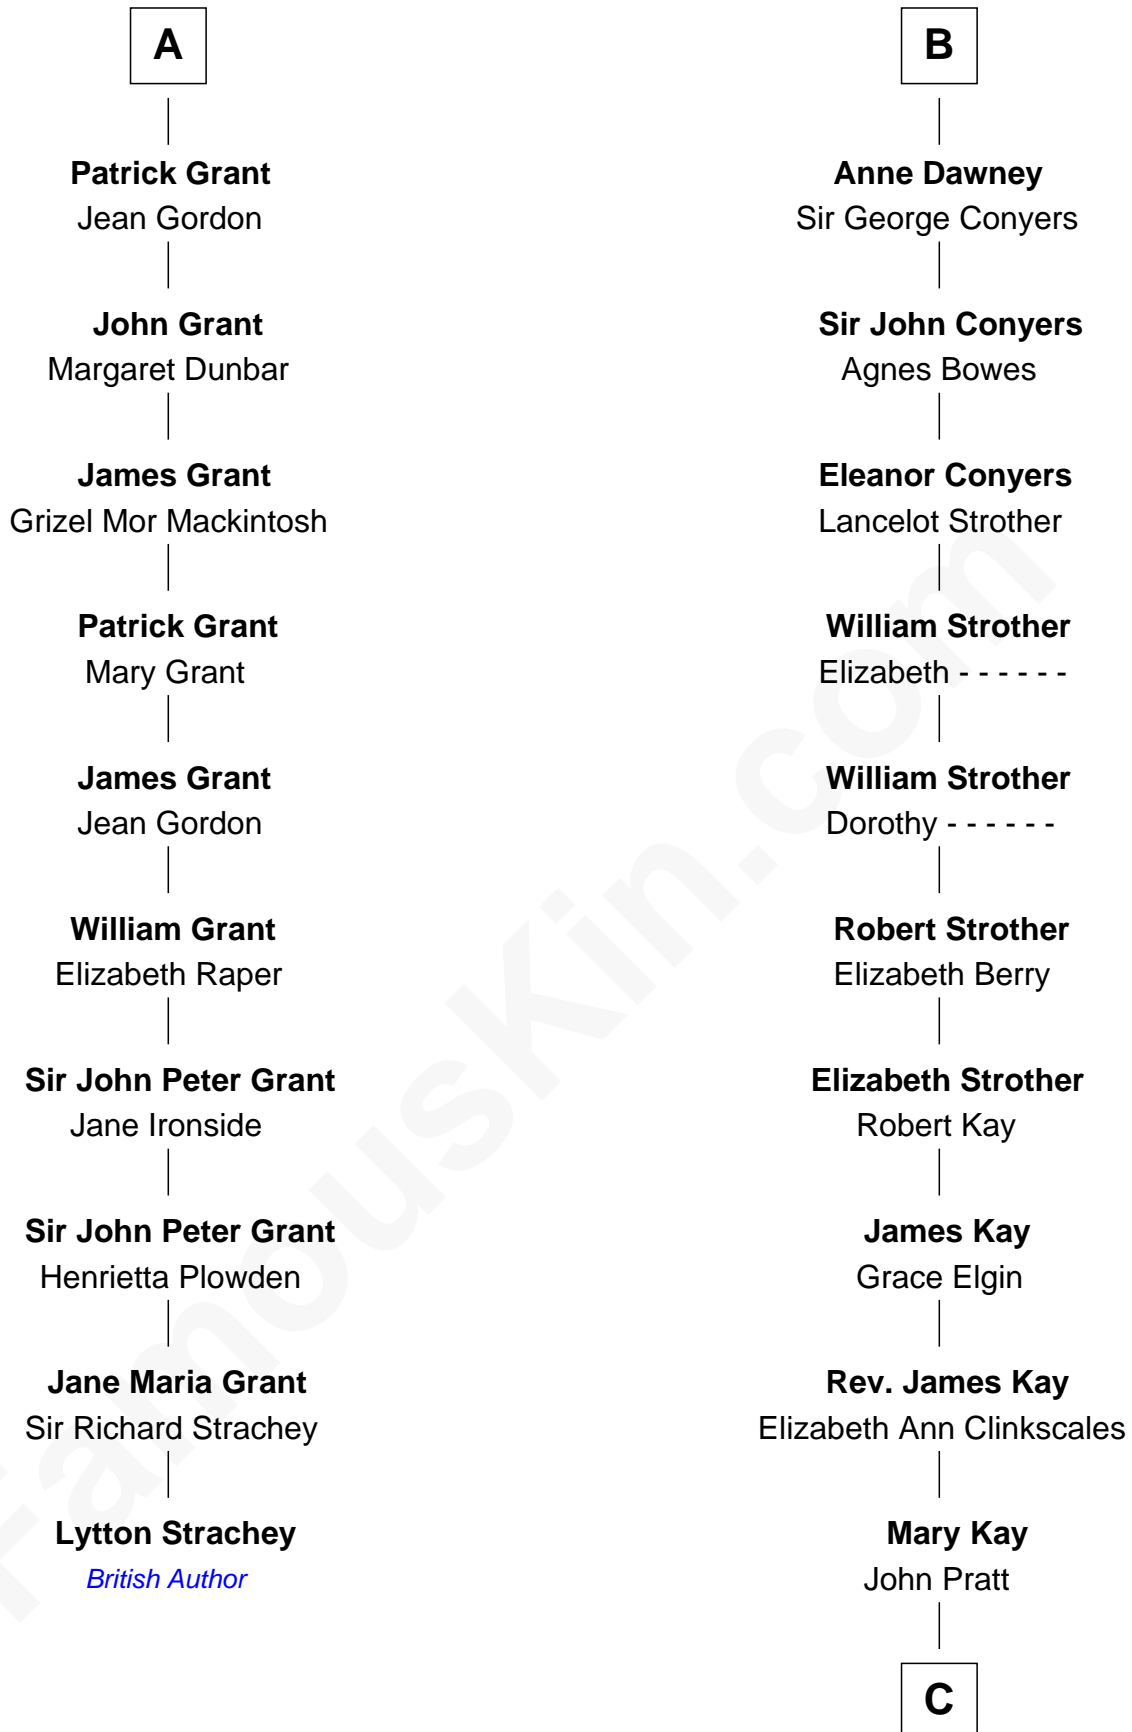

FamousKin.com

Relationship Chart of

Lytton Strachey

Author and Co-Founder of Bloomsbury Group

16th cousin 4 times removed of

Jimmy Carter
39th U.S. President

C

James E. Pratt

Sophonra C. Cowan

Nina Pratt

William Archibald Carter

Earl Carter

Lillian Gordy

Jimmy Carter

39th U.S. President

FamousKin.com