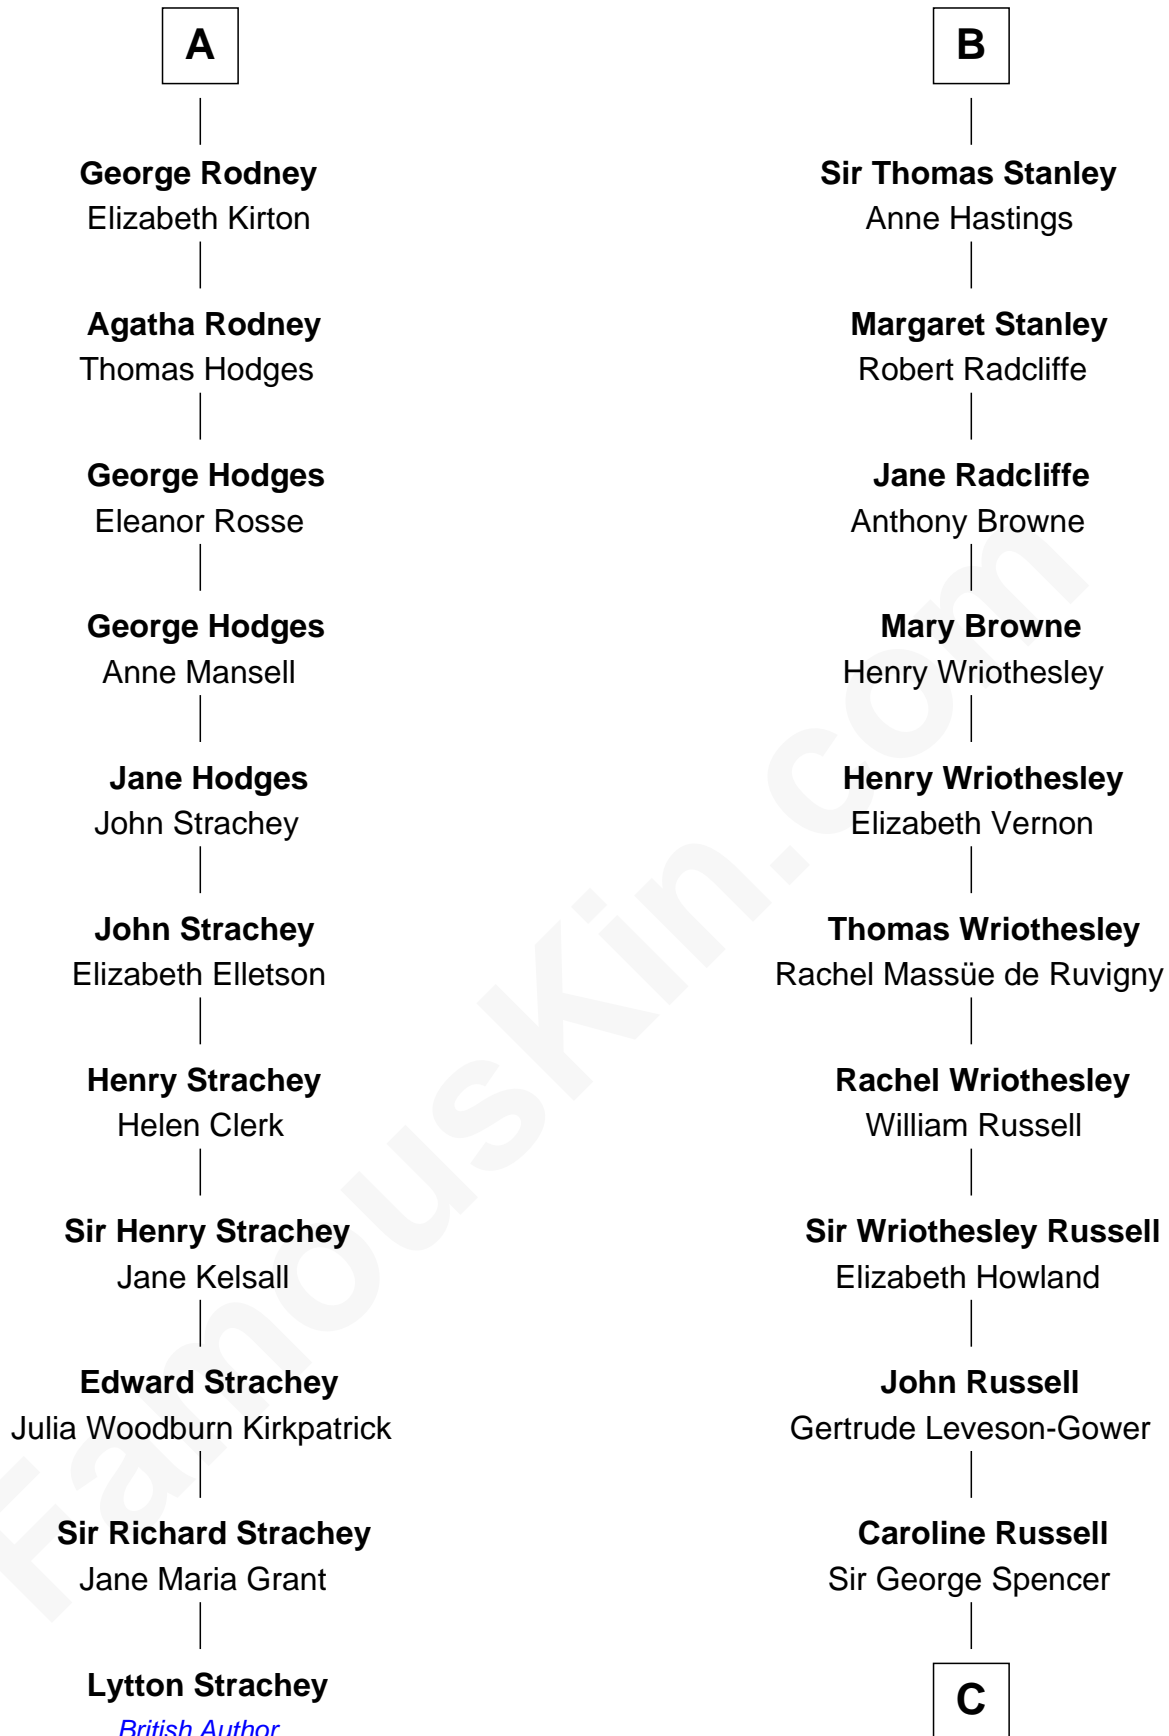

FamousKin.com

Relationship Chart of

Lytton Strachey

Author and Co-Founder of Bloomsbury Group

17th cousin 4 times removed of

Sir Winston Churchill

Prime Minister of the United Kingdom

C

George Spencer

Susan Stewart

Sir George Spencer-Churchill

Jane Stewart

Sir John Winston Spencer-Churchill

Frances Anne Emily Vane

Randolph Henry Spencer-Churchill

Jeanette Jerome