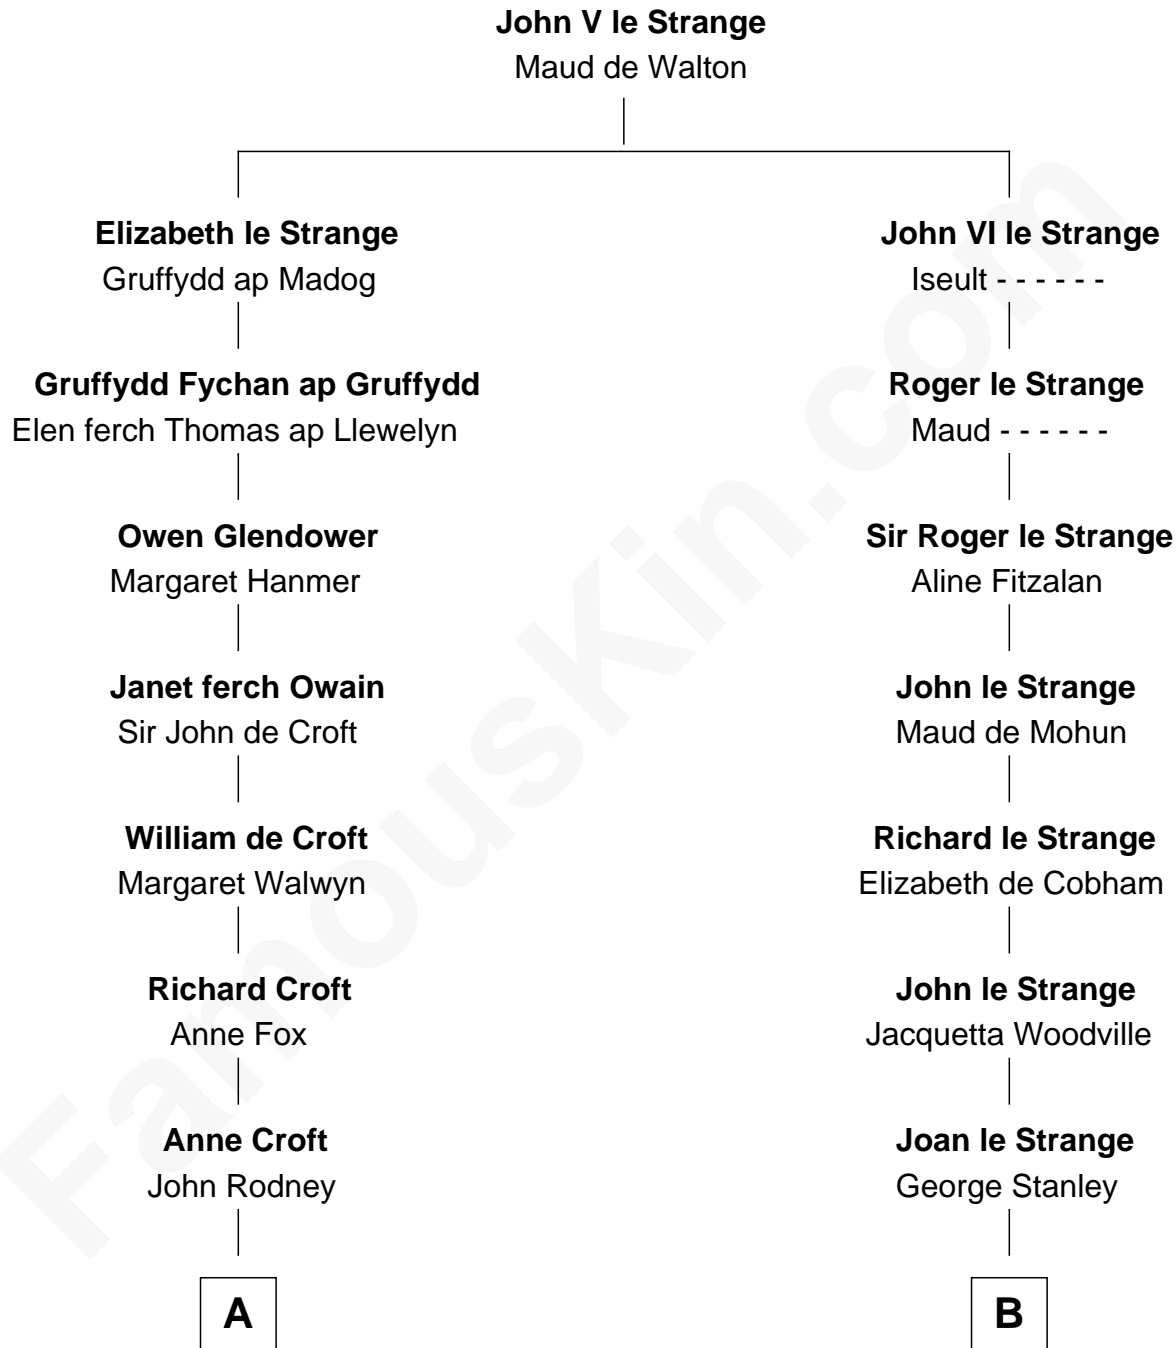

FamousKin.com

Relationship Chart of

Lytton Strachey

Author and Co-Founder of Bloomsbury Group

17th cousin 4 times removed of

Sir Winston Churchill

Prime Minister of the United Kingdom

C

George Spencer

Susan Stewart

Sir George Spencer-Churchill

Jane Stewart

Sir John Winston Spencer-Churchill

Frances Anne Emily Vane

Randolph Henry Spencer-Churchill

Jeanette Jerome