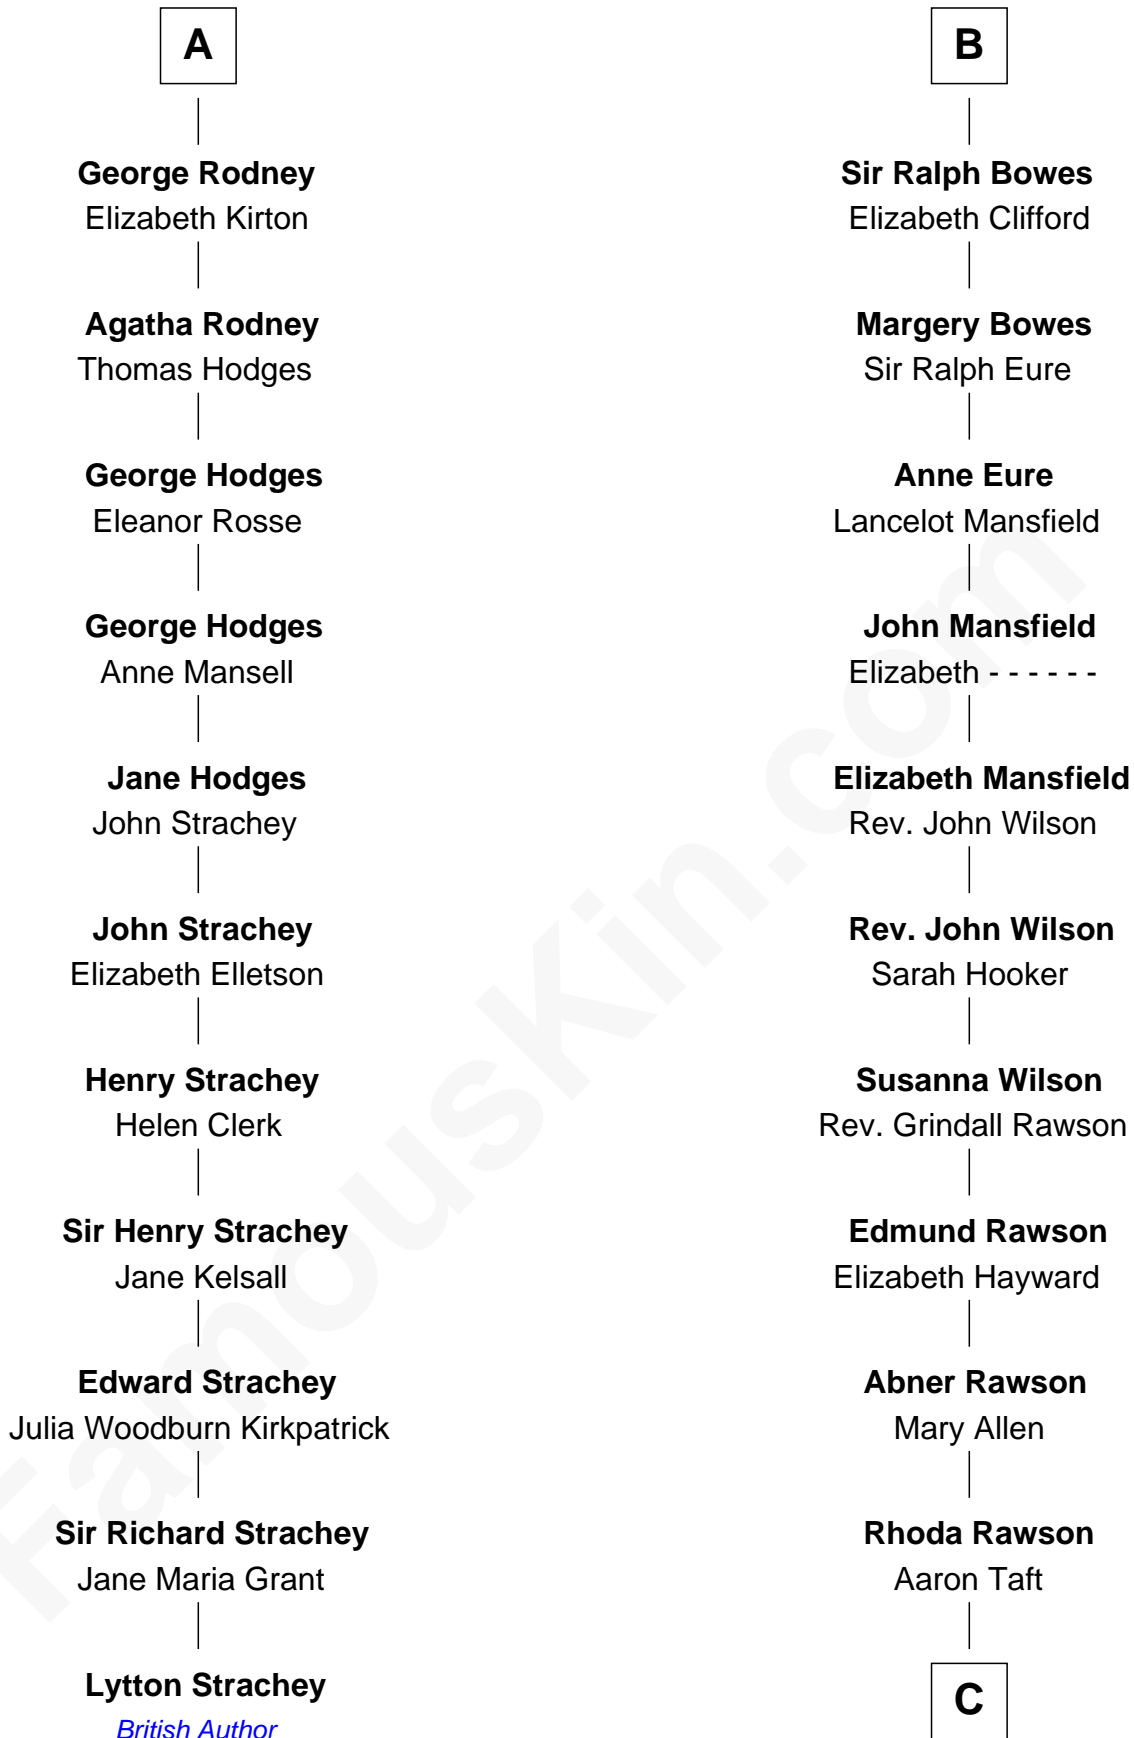

FamousKin.com

Relationship Chart of

Lytton Strachey

Author and Co-Founder of Bloomsbury Group

17th cousin 2 times removed of

William Howard Taft

27th U.S. President

C

—
Peter Rawson Taft

Sylvia Howard

—
Alphonso Taft

Louisa Maria Torrey

—
William Howard Taft

27th U.S. President

FamousKin.com