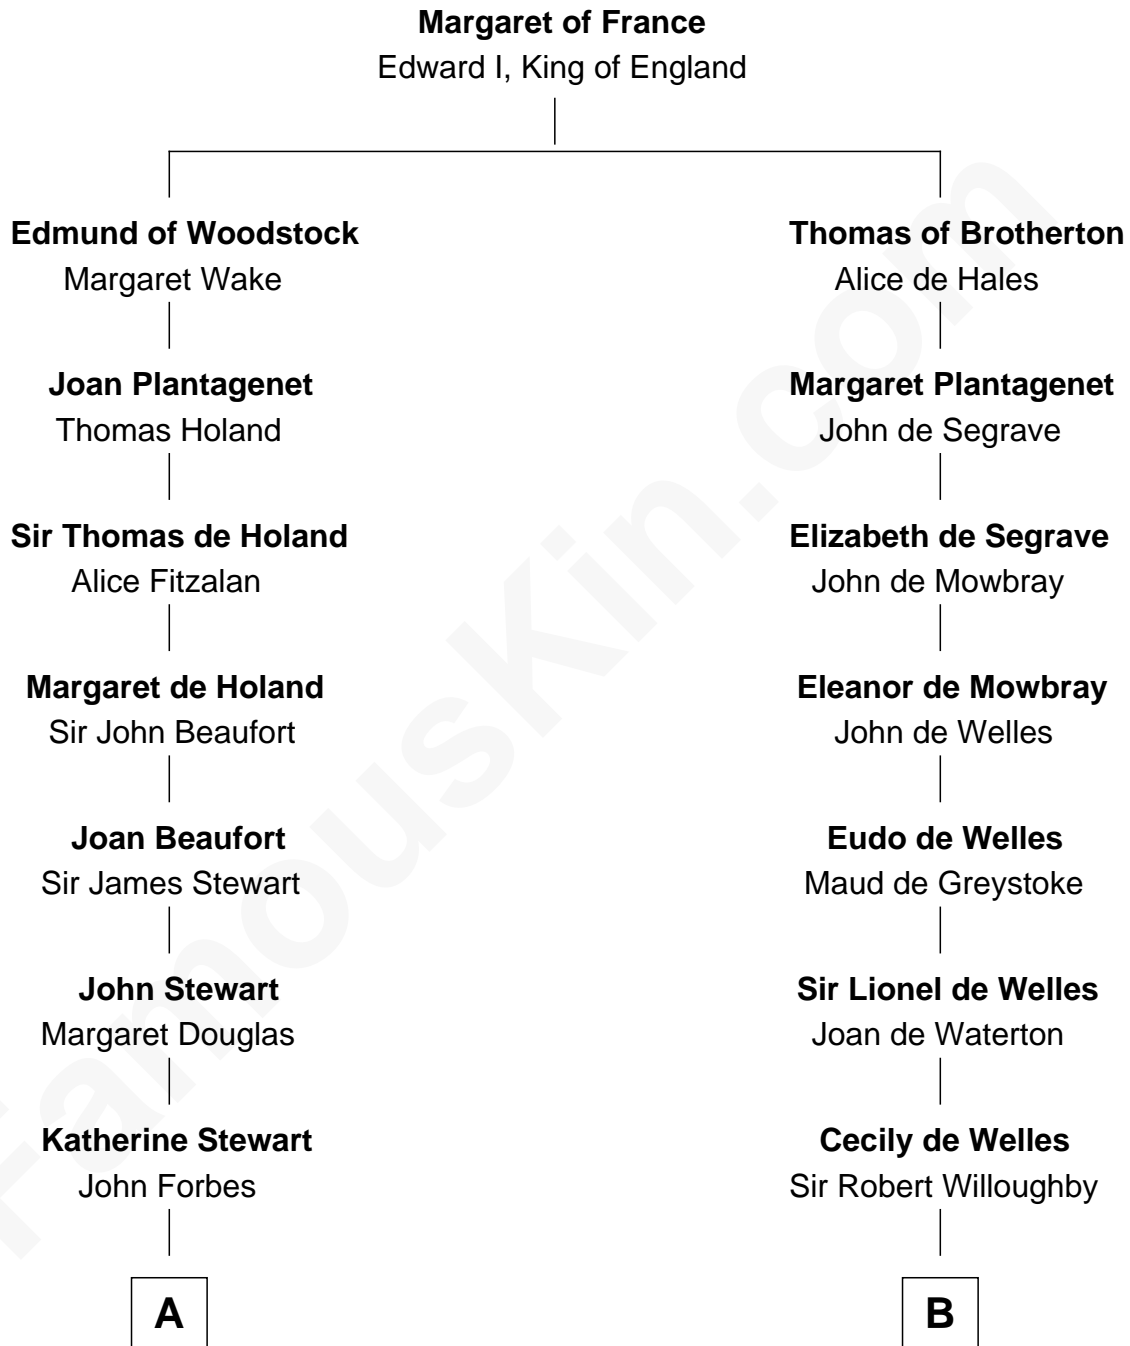

FamousKin.com

Relationship Chart of

Lytton Strachey

Author and Co-Founder of Bloomsbury Group

18th cousin 2 times removed of

William Howard Taft
27th U.S. President

C

Jane Maria Grant
Sir Richard Strachey

Lytton Strachey
British Author

D

Rhoda Rawson
Aaron Taft

Peter Rawson Taft
Sylvia Howard

Alphonso Taft
Louisa Maria Torrey

William Howard Taft
27th U.S. President

FamousKin.com