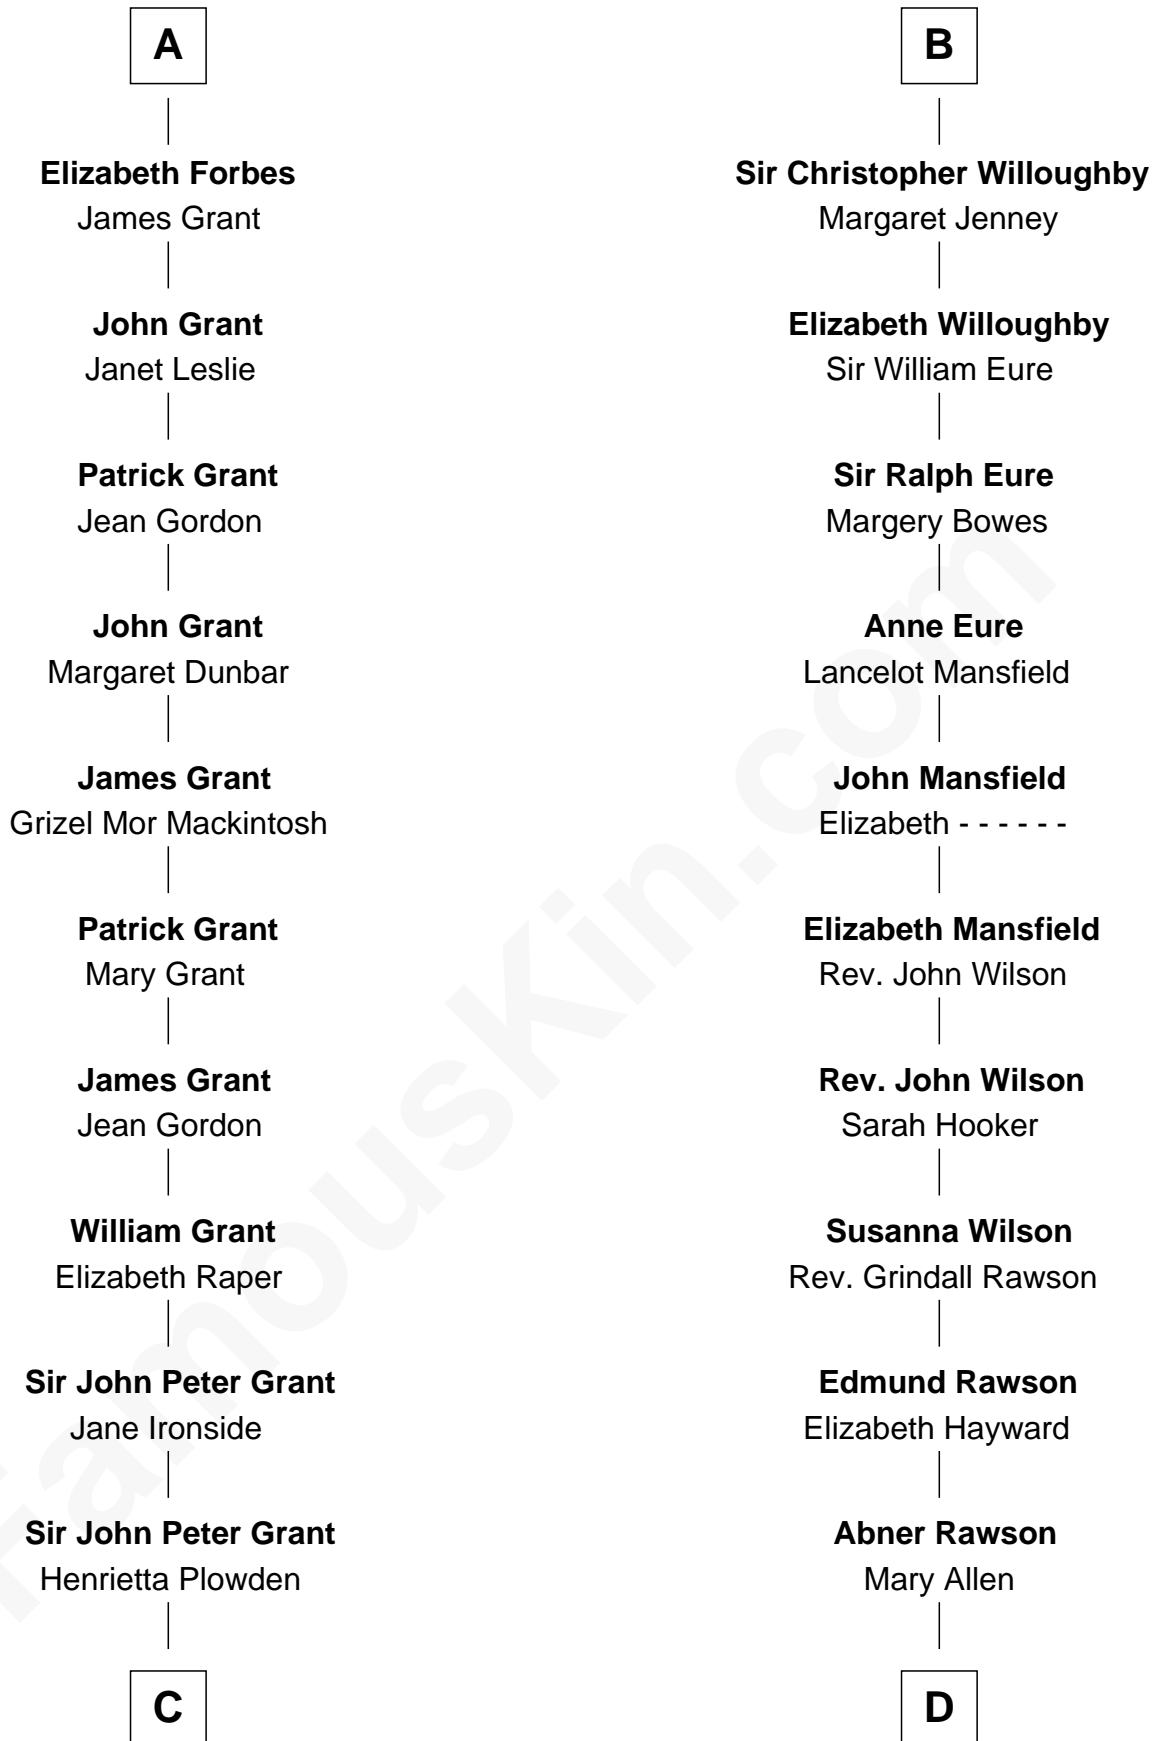

FamousKin.com

Relationship Chart of

Lytton Strachey

Author and Co-Founder of Bloomsbury Group

18th cousin 2 times removed of

William Howard Taft
27th U.S. President

C

Jane Maria Grant
Sir Richard Strachey

Lytton Strachey
British Author

D

Rhoda Rawson
Aaron Taft

Peter Rawson Taft
Sylvia Howard

Alphonso Taft
Louisa Maria Torrey

William Howard Taft
27th U.S. President

FamousKin.com