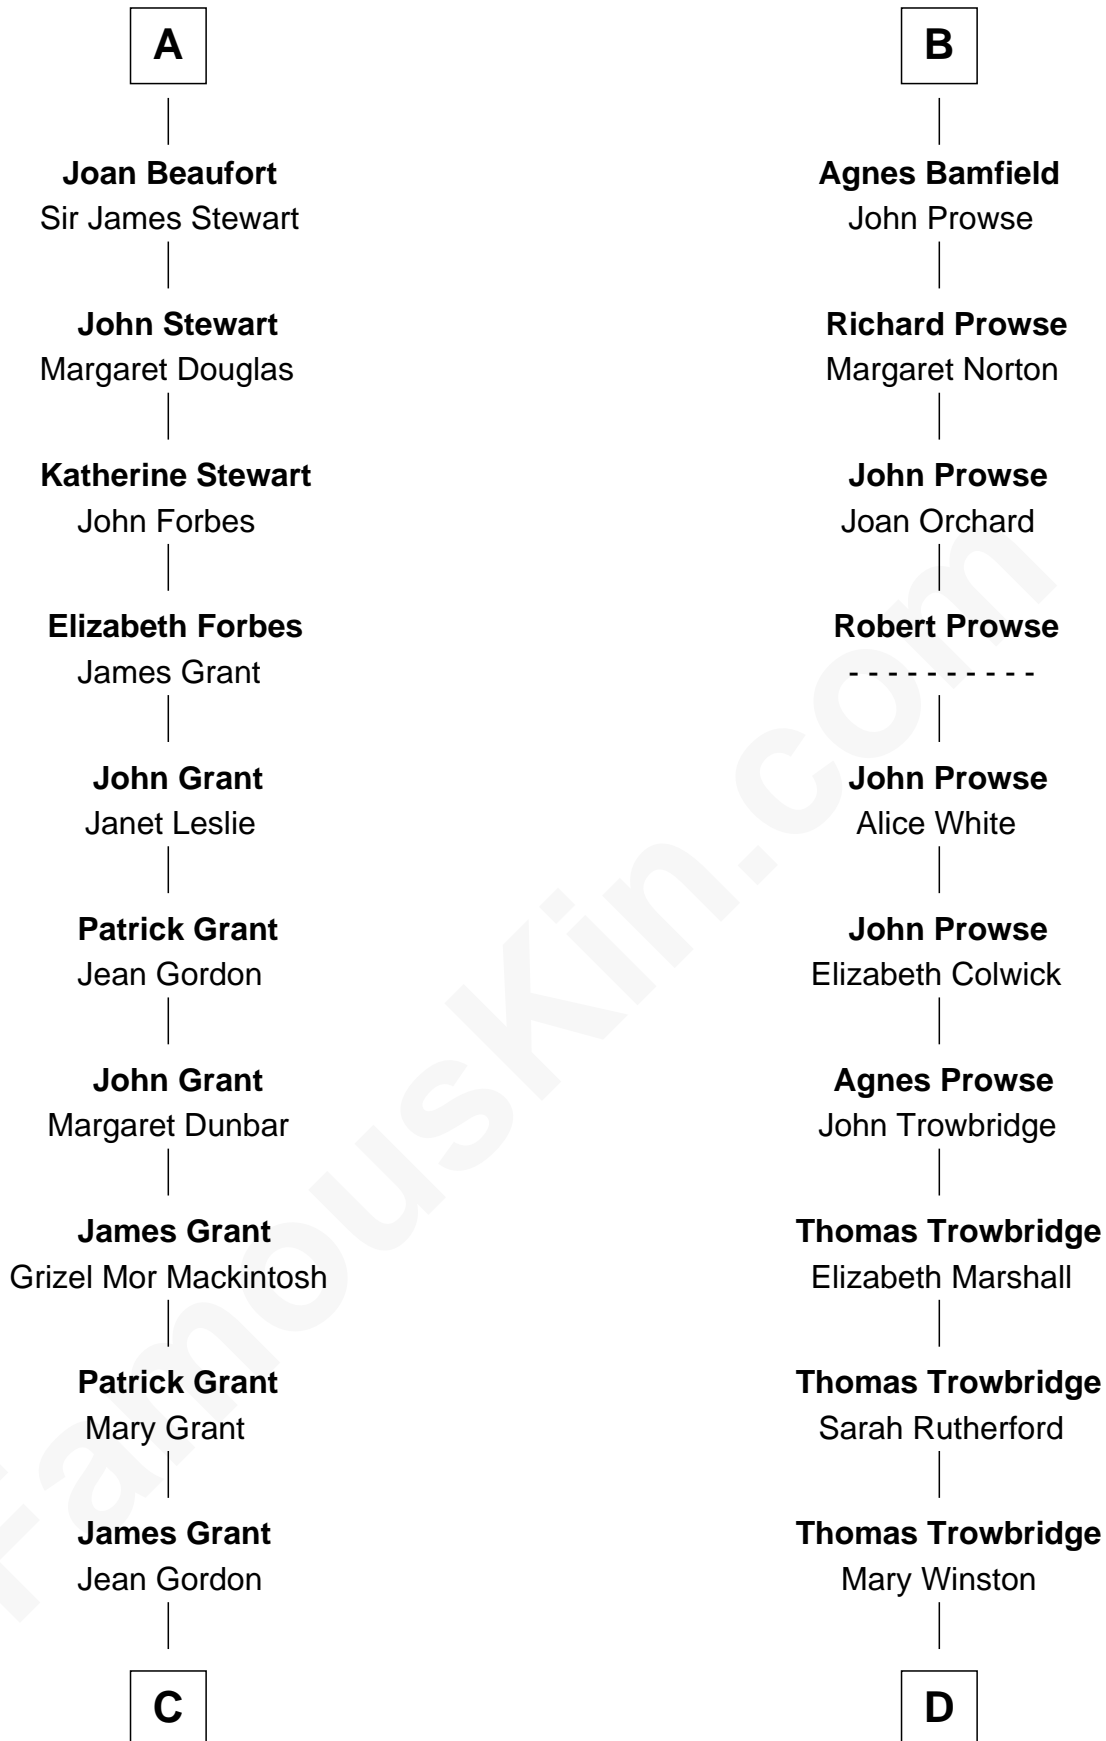

FamousKin.com

Relationship Chart of Lytton Strachey

Author and Co-Founder of Bloomsbury Group

21st cousin of

Rutherford B. Hayes
19th U.S. President

Sir Geoffrey FitzPiers
Aveline de Clare

C

William Grant
Elizabeth Raper

Sir John Peter Grant
Jane Ironside

Sir John Peter Grant
Henrietta Plowden

Jane Maria Grant
Sir Richard Strachey

Lytton Strachey
British Author

D

Sarah Trowbridge
John Russell

Rebecca Russell
Ezekiel Hayes

Rutherford Hayes
Chloe Smith

Rutherford Hayes
Sophia Birchard

Rutherford B. Hayes
19th U.S. President