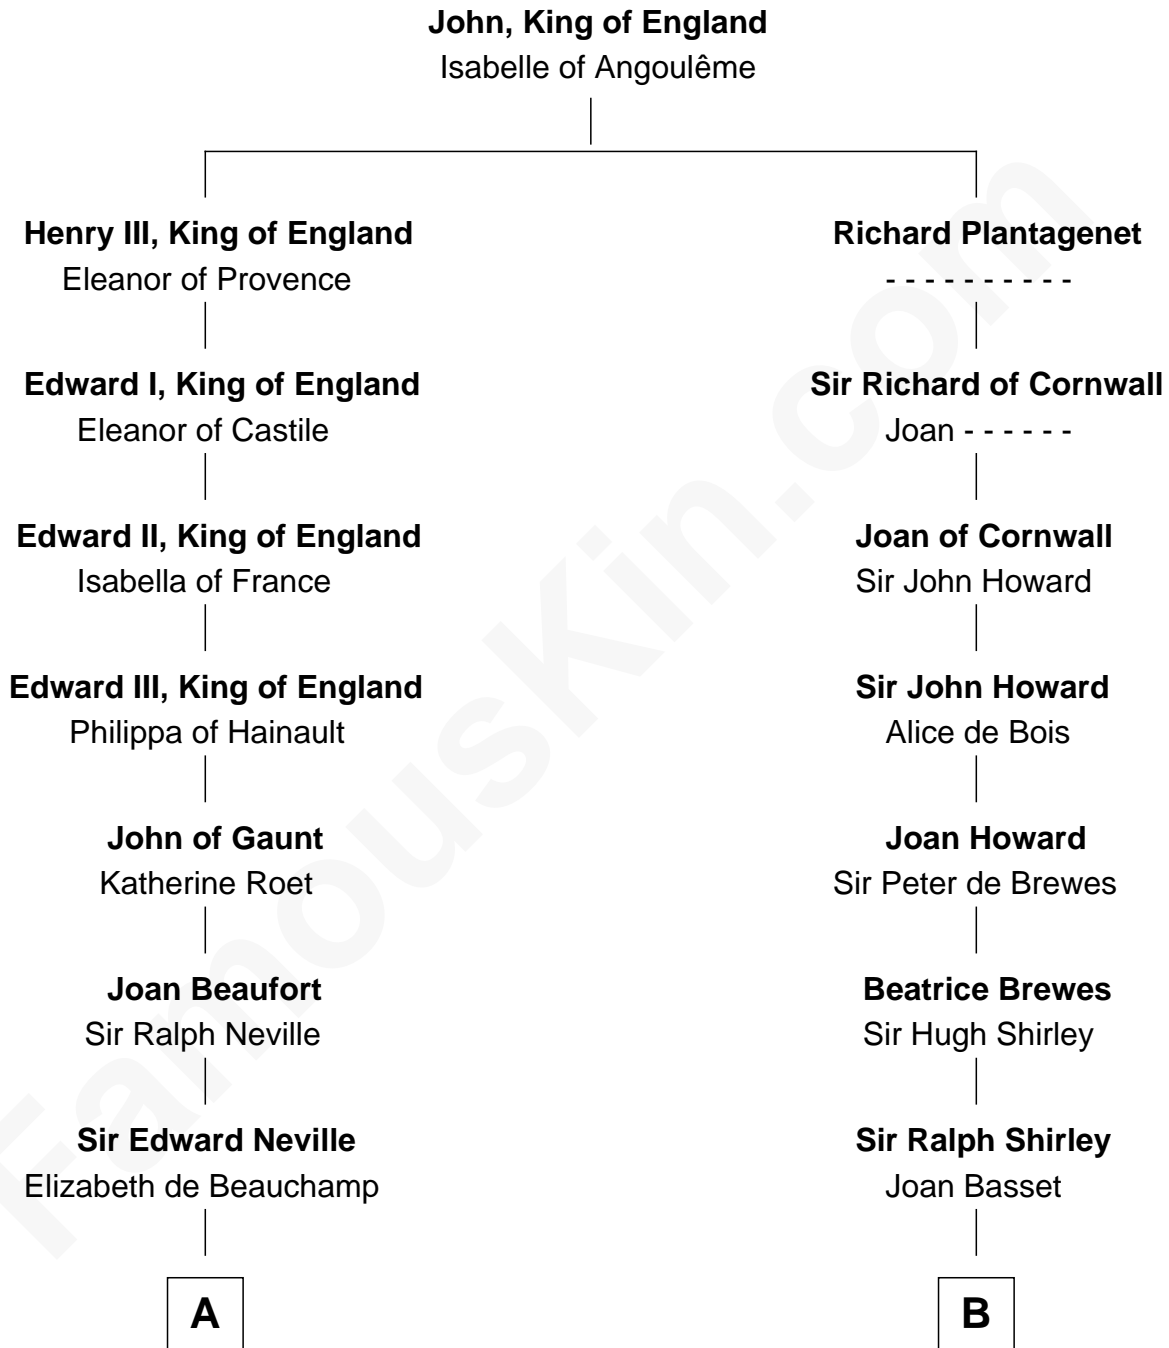

FamousKin.com

Relationship Chart of

Lytton Strachey

Author and Co-Founder of Bloomsbury Group

19th cousin 2 times removed of

Rutherford B. Hayes
19th U.S. President

C

Edward Strachey
Julia Woodburn Kirkpatrick

Sir Richard Strachey
Jane Maria Grant

Lytton Strachey
British Author

D

Abigail Hale
Isaac Chandler

Abigail Chandler
Israel Smith

Chloe Smith
Rutherford Hayes

Rutherford Hayes
Sophia Birchard

Rutherford B. Hayes
19th U.S. President