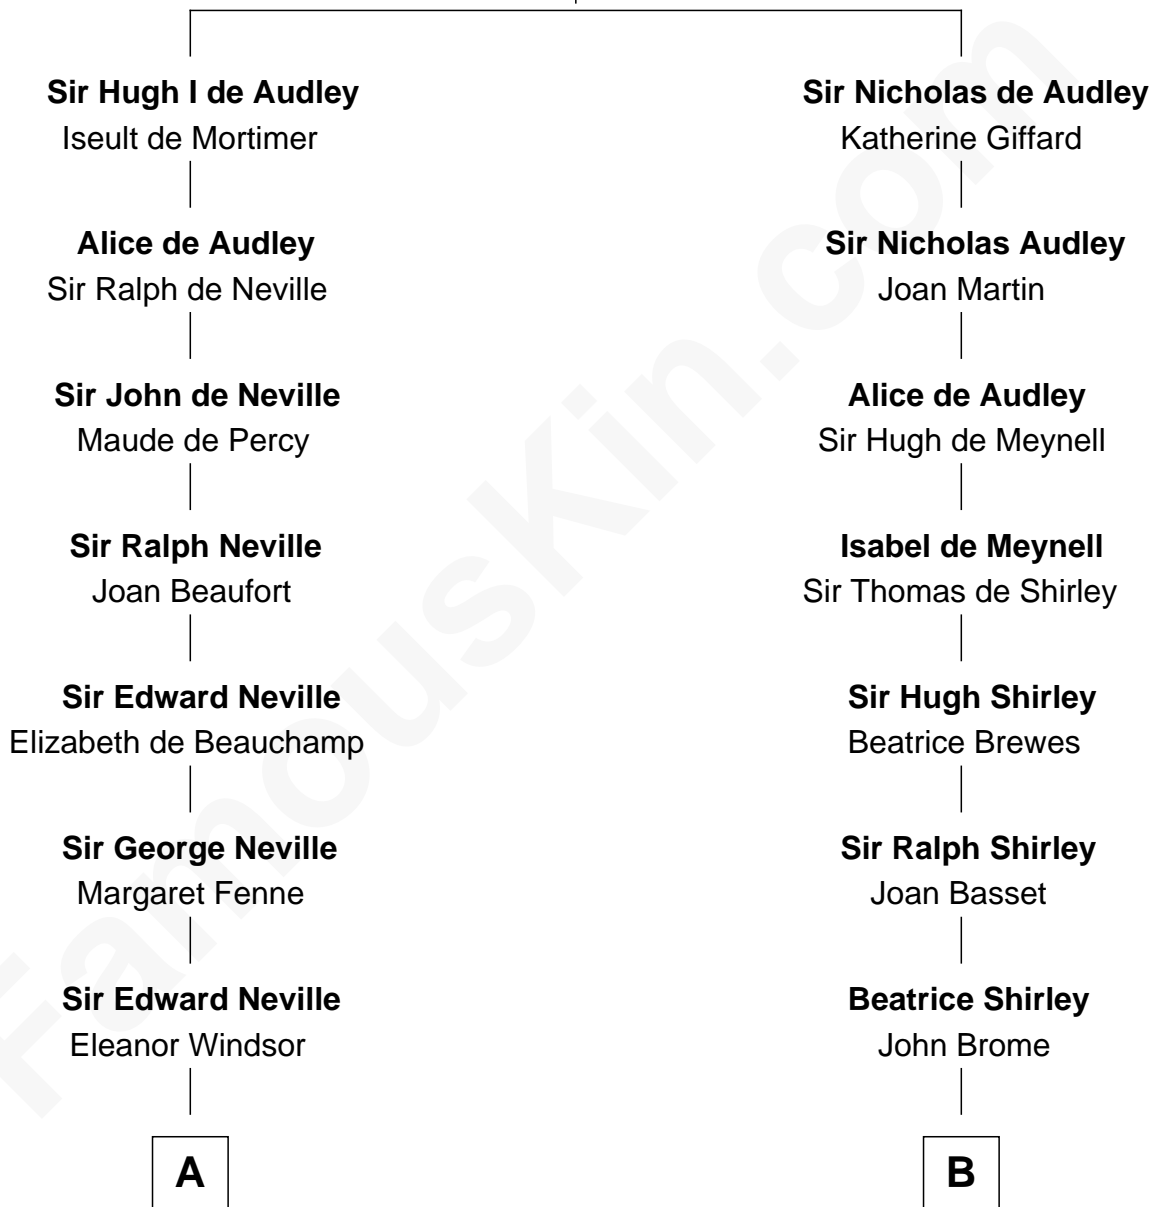

FamousKin.com

Relationship Chart of

Lytton Strachey

Author and Co-Founder of Bloomsbury Group

17th cousin 3 times removed of

Rutherford B. Hayes
19th U.S. President

Sir James de Audley
Ela Longespee

C

Abigail Chandler

Israel Smith

Chloe Smith

Rutherford Hayes

Rutherford Hayes

Sophia Birchard

Rutherford B. Hayes

19th U.S. President