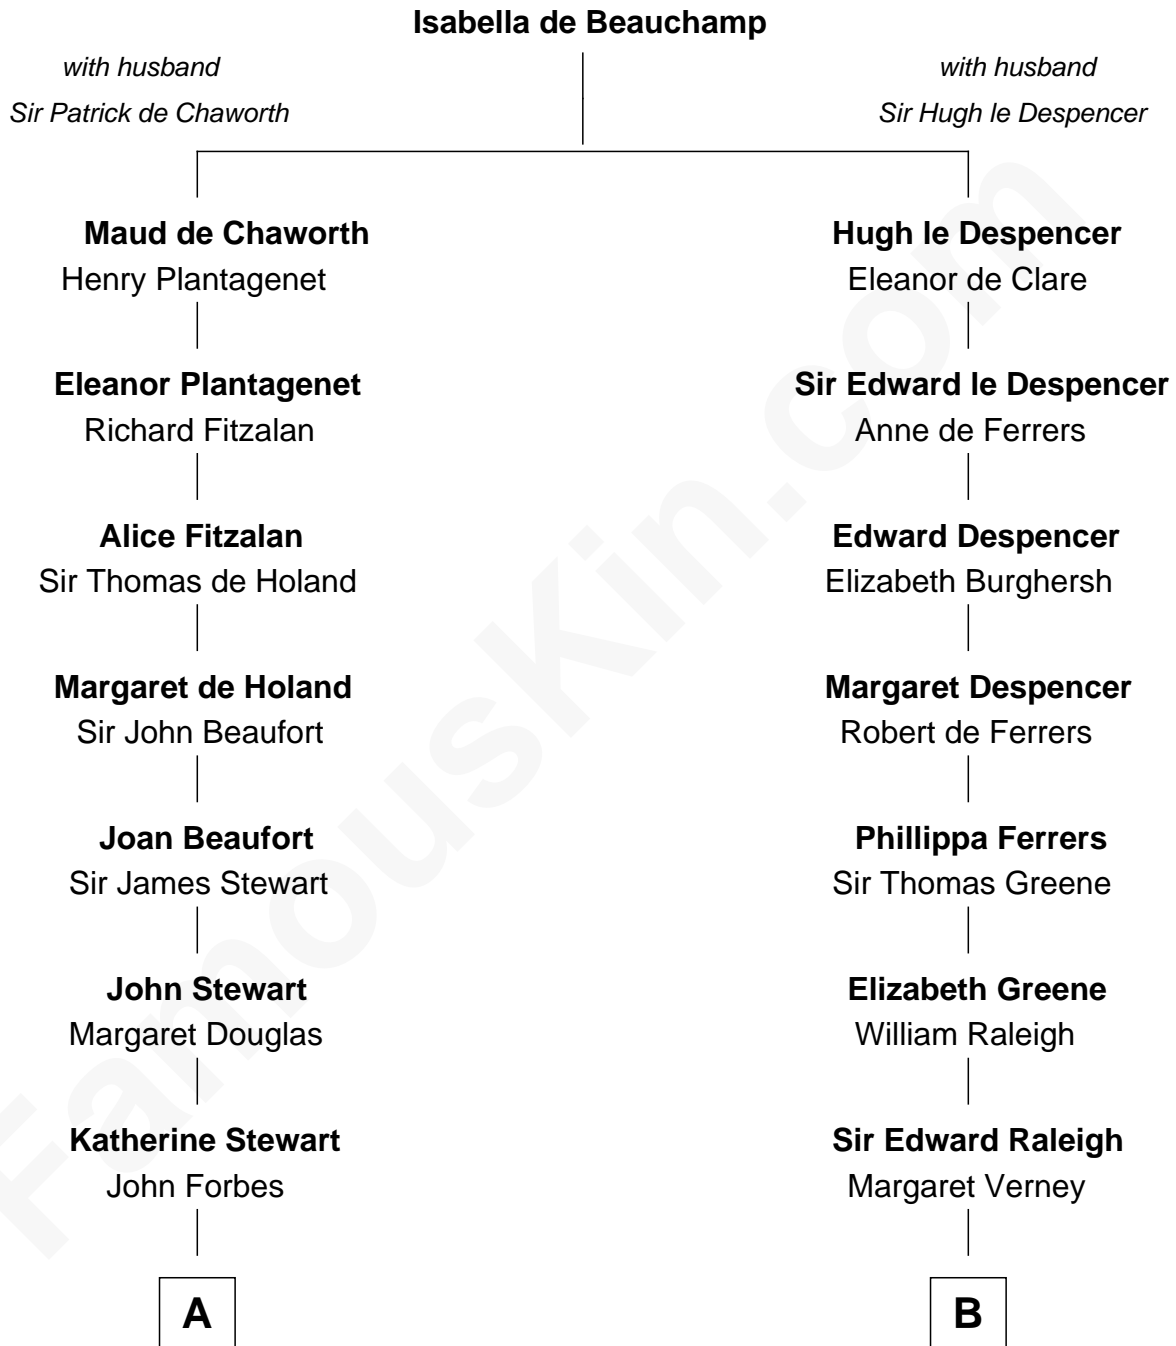

FamousKin.com

Relationship Chart of

Lytton Strachey

Author and Co-Founder of Bloomsbury Group

18th cousin 3 times removed of

George Romney

43rd Governor of Michigan

C

Jane Maria Grant
Sir Richard Strachey

Lytton Strachey
British Author

D

Charity Dickinson
Jared Pratt

Parley Parker Pratt
Mary Woods

Helaman Pratt
Anna Johanna Dorothy Wilcken

Anna Amelia Pratt
Gaskell Samuel Romney

George Romney
43rd Governor of Michigan

FamousKin.com