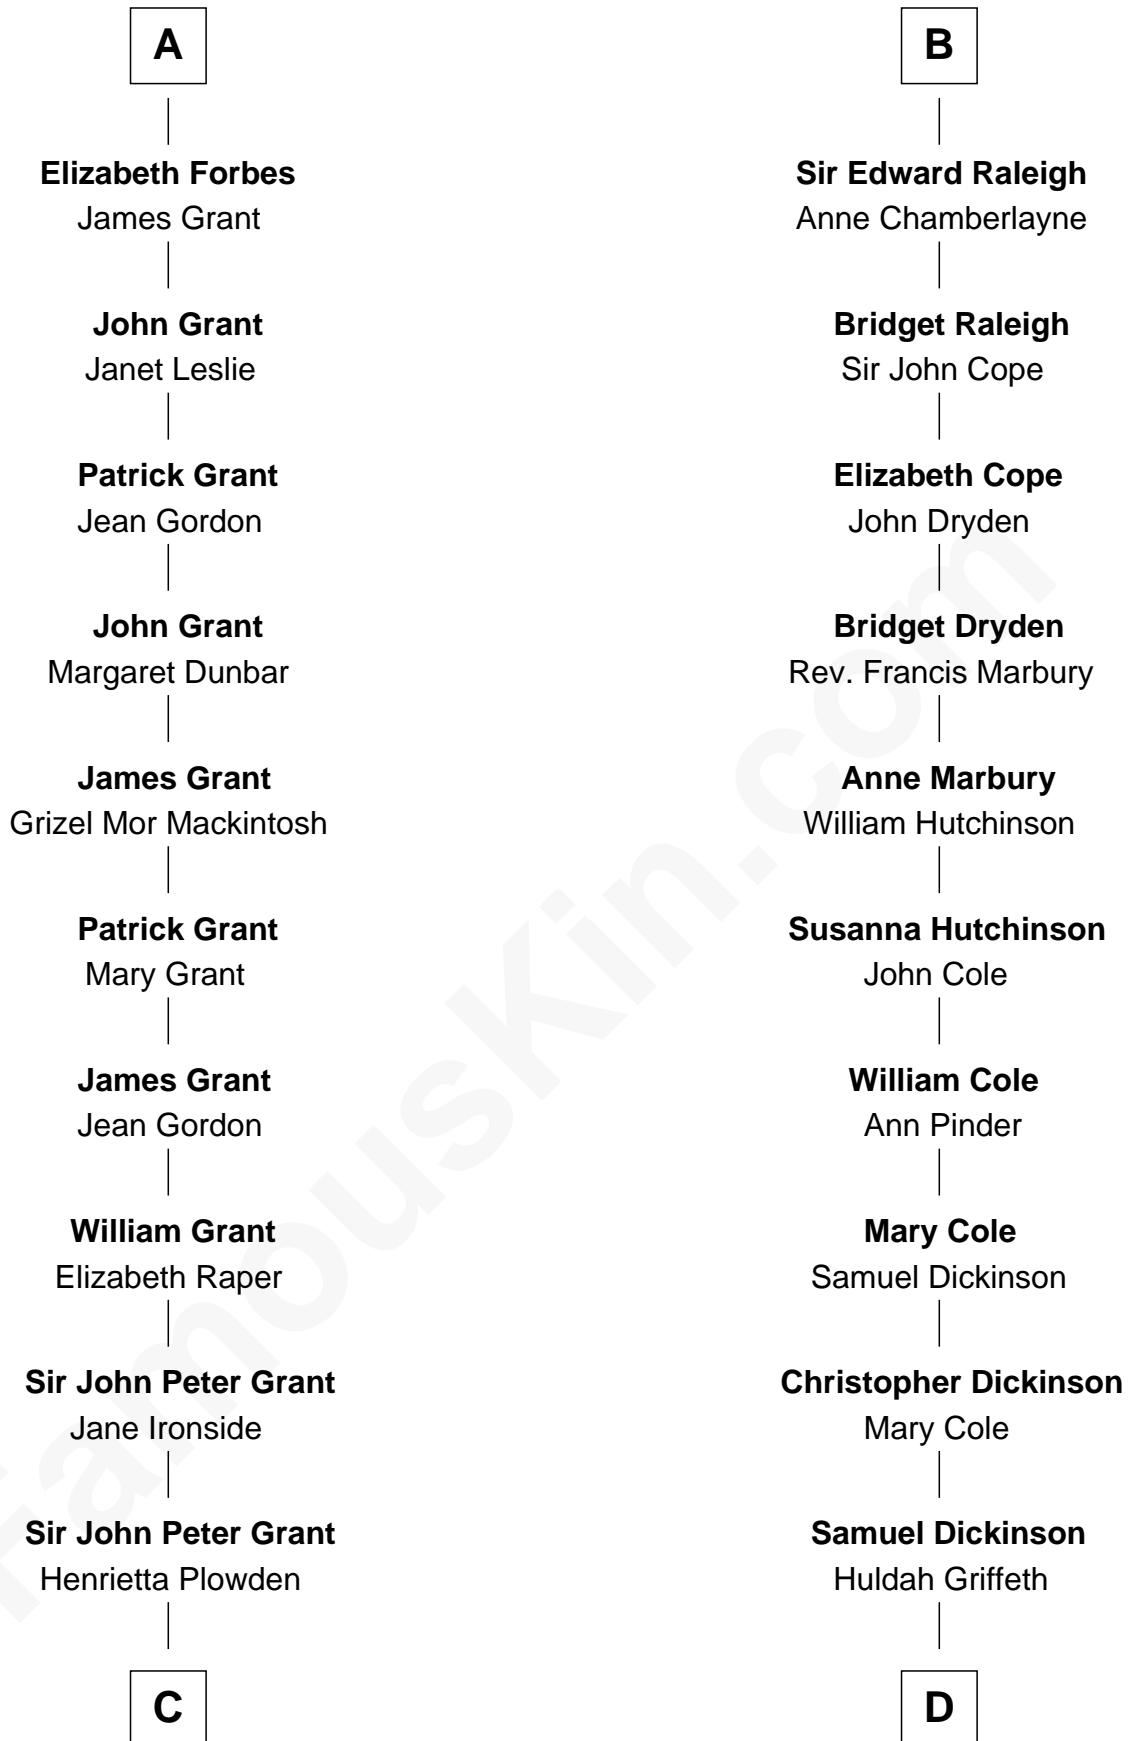

FamousKin.com

Relationship Chart of

Lytton Strachey

Author and Co-Founder of Bloomsbury Group

18th cousin 3 times removed of

George Romney

43rd Governor of Michigan

C

Jane Maria Grant
Sir Richard Strachey

Lytton Strachey
British Author

D

Charity Dickinson
Jared Pratt

Parley Parker Pratt
Mary Woods

Helaman Pratt
Anna Johanna Dorothy Wilcken

Anna Amelia Pratt
Gaskell Samuel Romney

George Romney
43rd Governor of Michigan

FamousKin.com