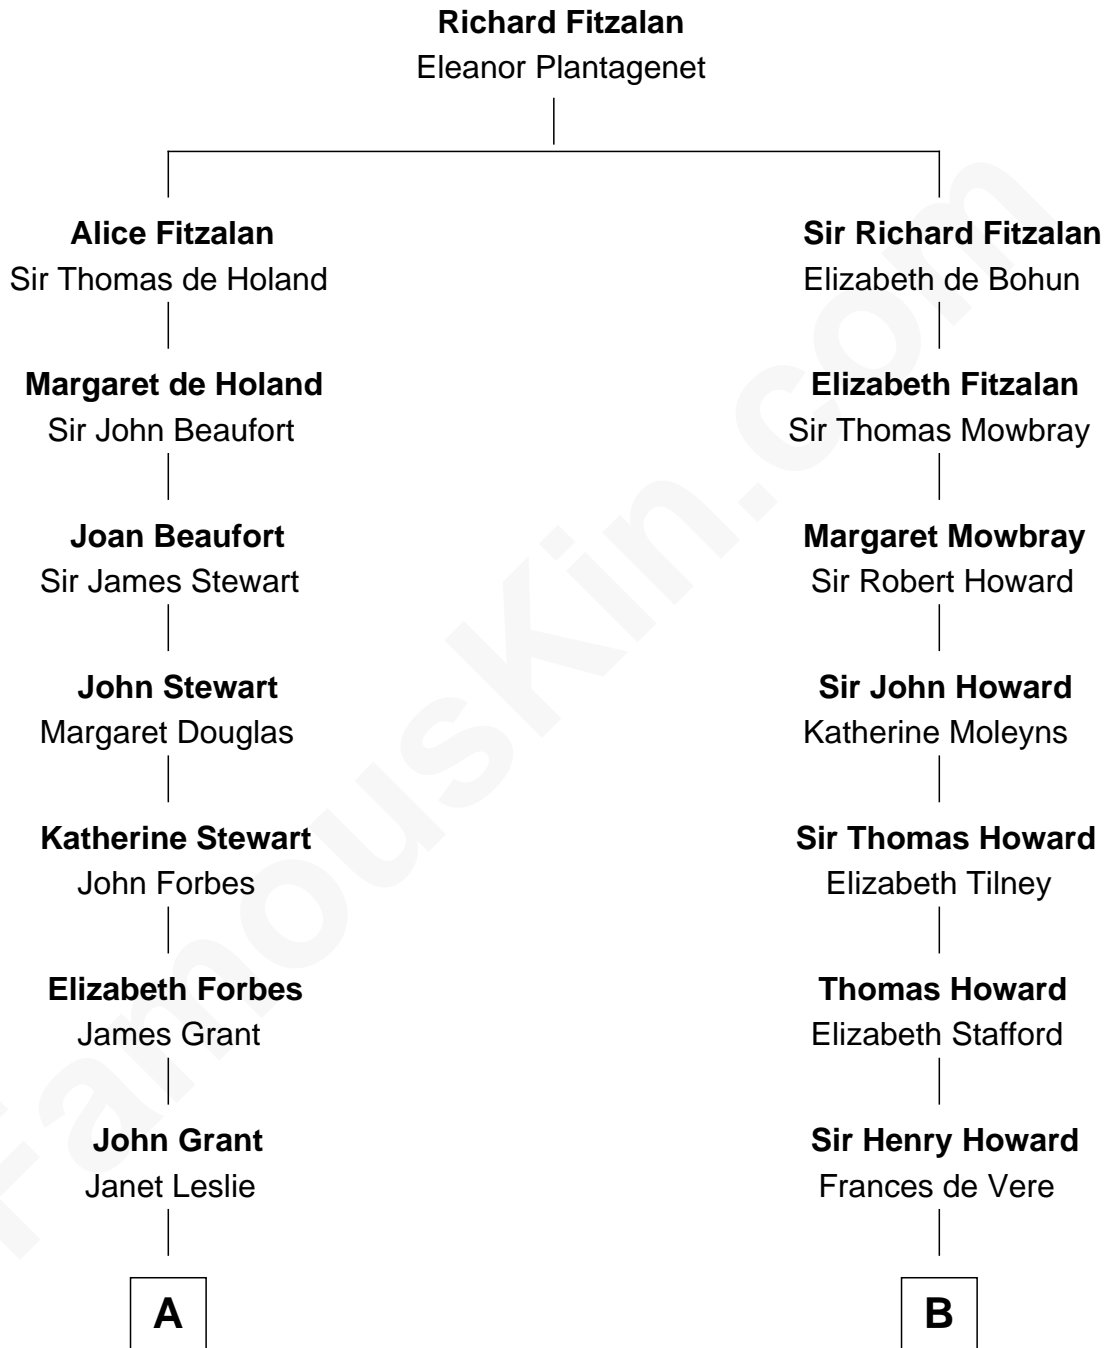

FamousKin.com

Relationship Chart of

Lytton Strachey

Author and Co-Founder of Bloomsbury Group

16th cousin of

Francis Scott Key

Author of "The Star Spangled Banner"

A