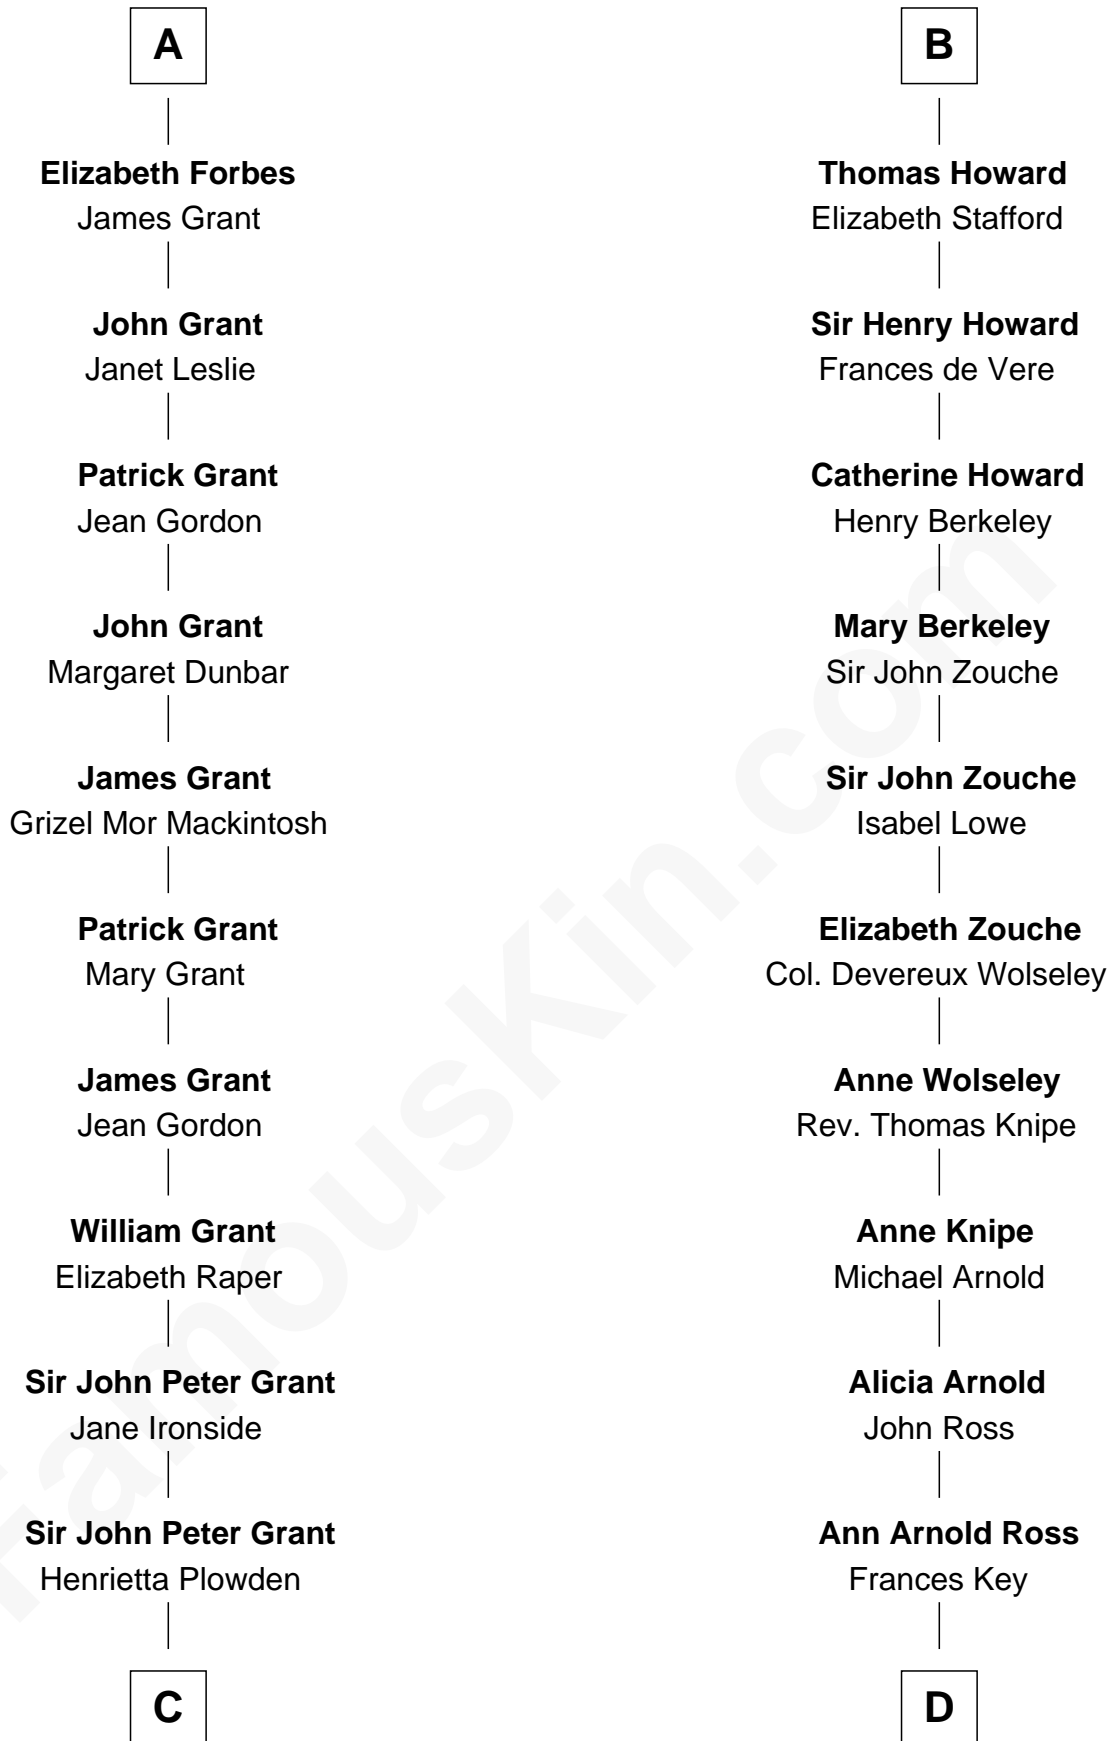

## Relationship Chart of

### Francis Scott Key

Author of "The Star Spangled Banner"

**C**

**Jane Maria Grant**  
Sir Richard Strachey

**Lytton Strachey**  
*British Author*

**D**

**John Ross Key**  
Anne Phebe Penn Dagworthy Charlton