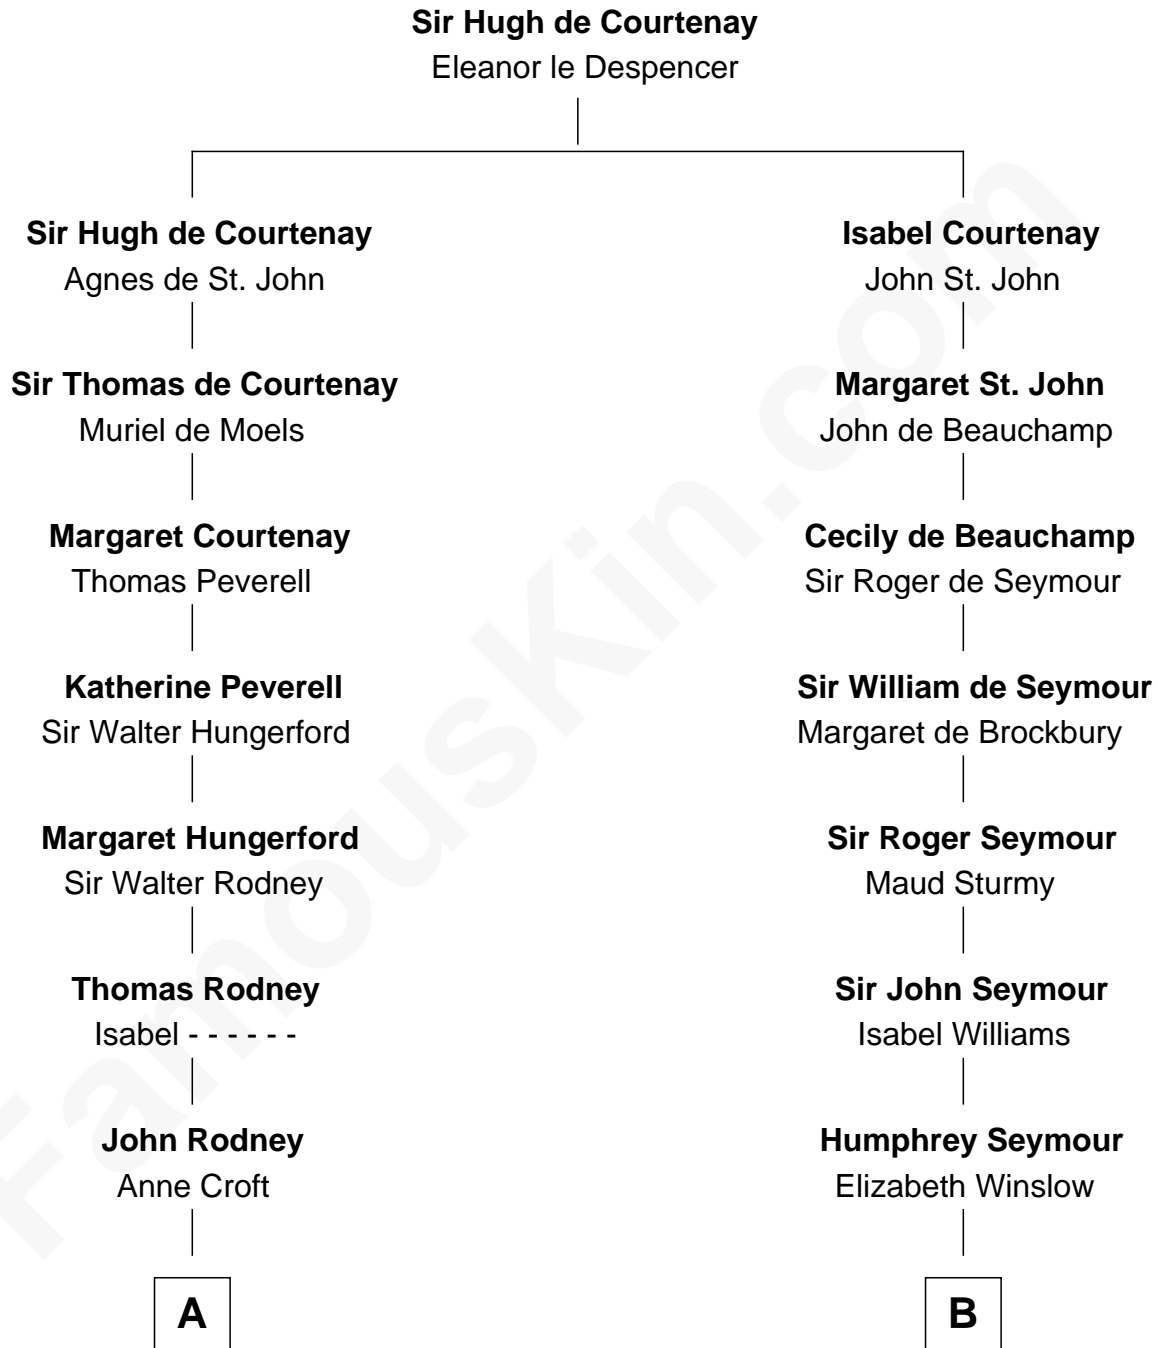

## Relationship Chart of

### Lytton Strachey

Author and Co-Founder of Bloomsbury Group

17th cousin 4 times removed of

**Raquel Welch**  
Movie Actress

C

**Hannah Kent Robinson**

Elbridge Gerry Hall

**Justin Smith Hall**

Sarah Mehitable Stanford

**Emery Stanford Hall**

Clara Louise Adams

**Josephine Sarah Hall**

Armando Carlos Tejada

**Raquel Welch**

*aka Raquel Welch*