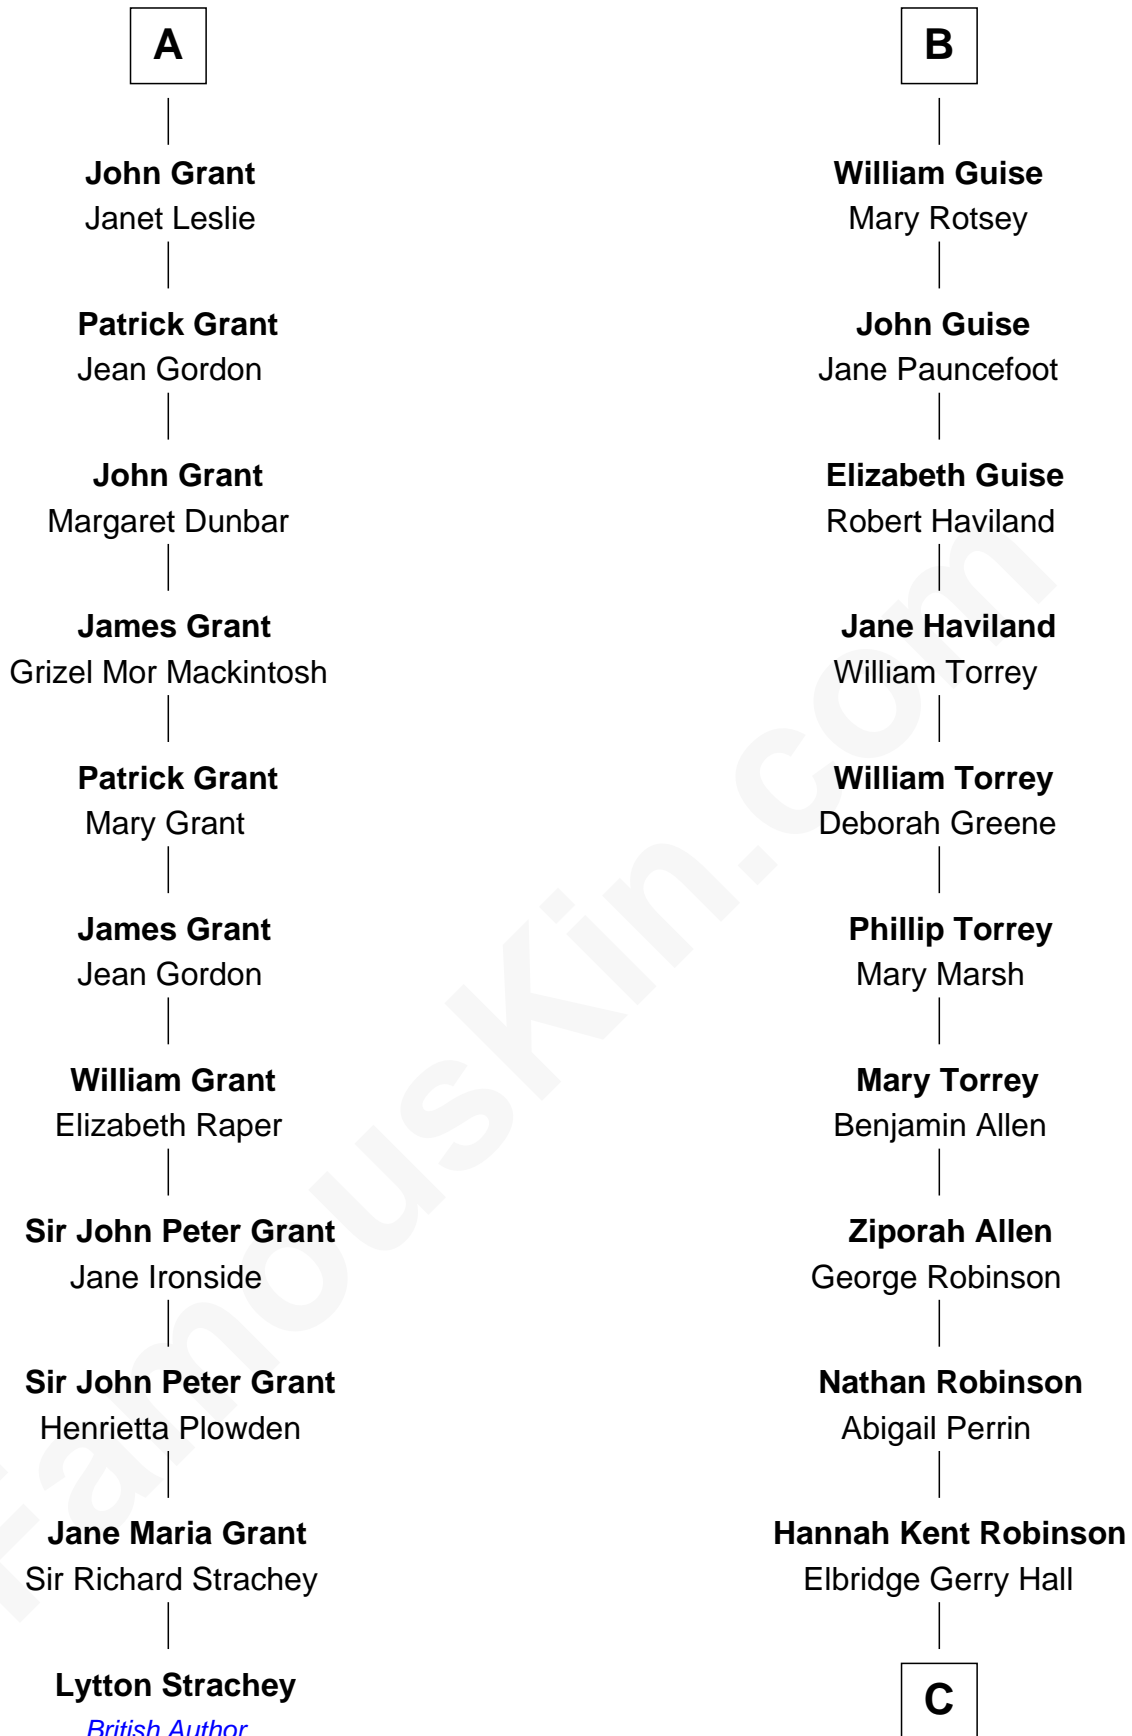

FamousKin.com

Relationship Chart of

Lytton Strachey

Author and Co-Founder of Bloomsbury Group

17th cousin 3 times removed of

Raquel Welch
Movie Actress

Henry Plantagenet
Maud de Chaworth

Eleanor Plantagenet
Richard Fitzalan

Alice Fitzalan
Sir Thomas de Holand

Margaret de Holand
Sir John Beaufort

Joan Beaufort
Sir James Stewart

John Stewart
Margaret Douglas

Katherine Stewart
John Forbes

Elizabeth Forbes
James Grant

A

Henry of Lancaster
Isabella de Beaumont

Blanche of Lancaster
John of Gaunt

Elizabeth of Lancaster
John de Holand

Constance de Holand
Sir John Grey

Sir Edmund Grey
Katherine Percy

Anne Grey
Sir John Grey

Probable

Tacy Grey
John Guise

B

C

Justin Smith Hall
Sarah Mehitable Stanford

Emery Stanford Hall
Clara Louise Adams

Josephine Sarah Hall
Armando Carlos Tejada

Raquel Welch
aka Raquel Welch