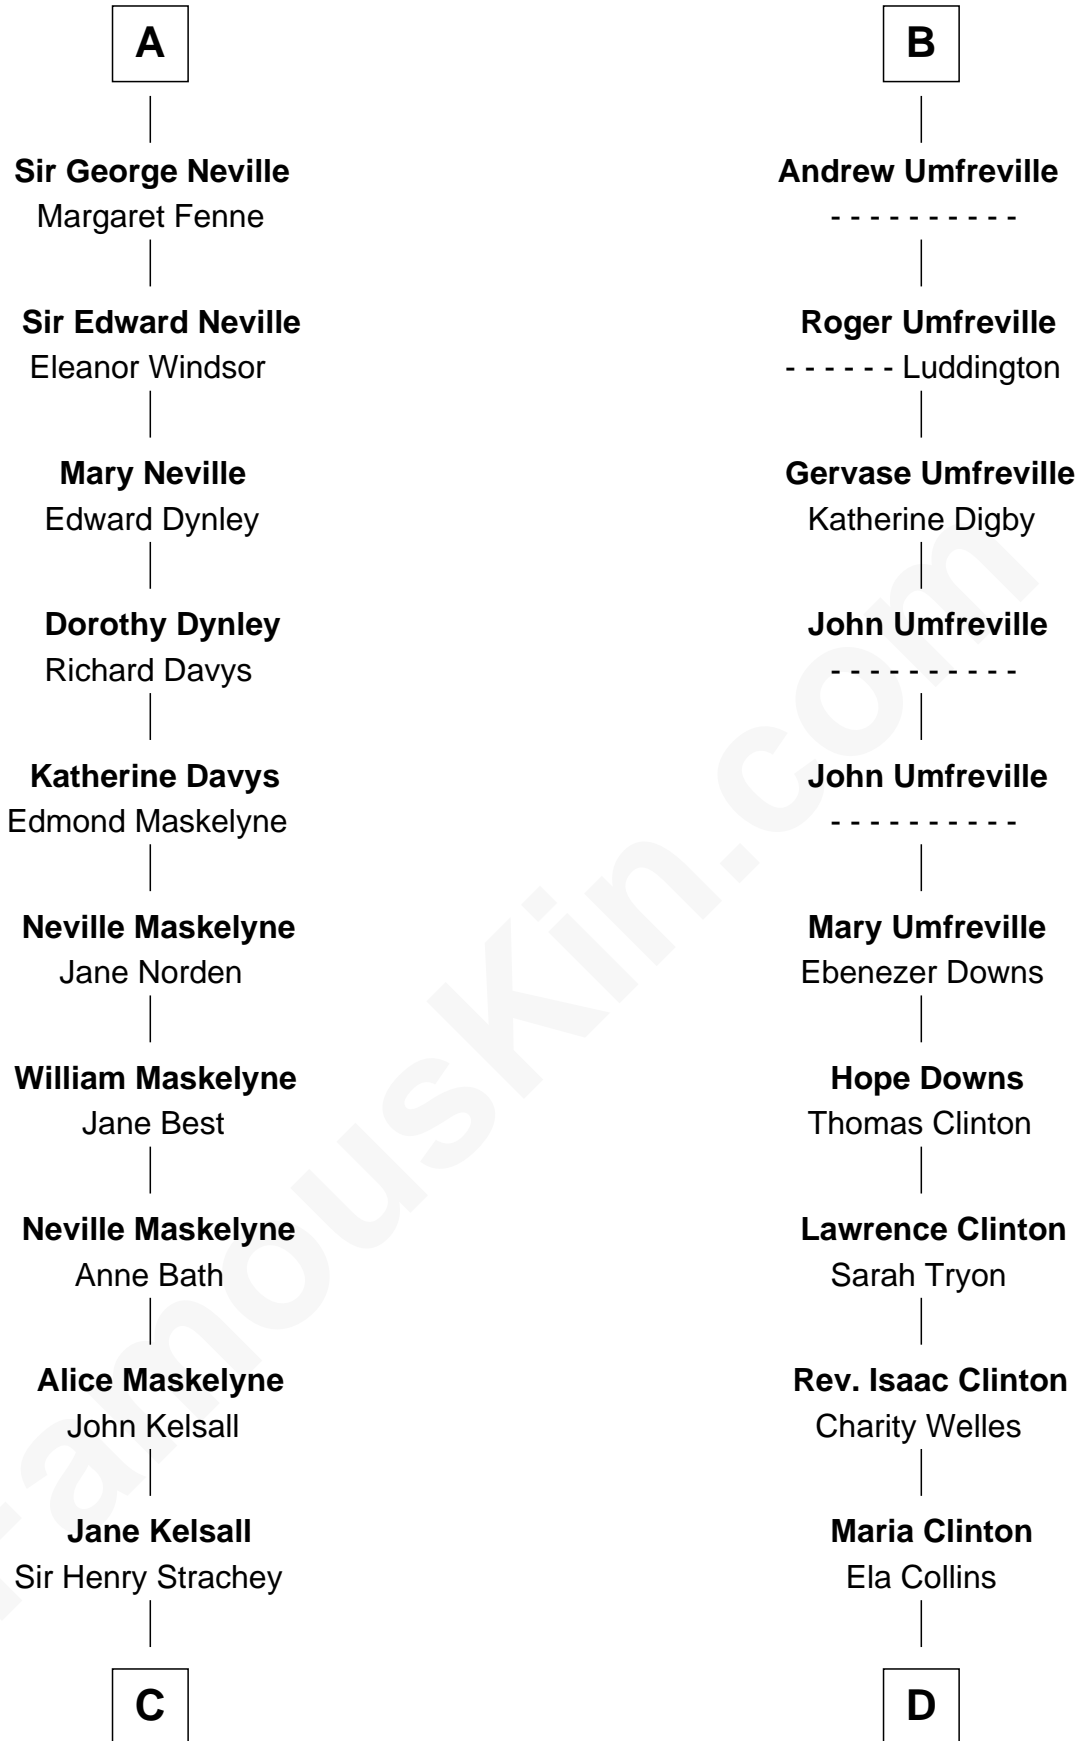

## Relationship Chart of

### Helen (Herron) Taft

First Lady of President William H. Taft

**Sir Roger de Quincy**  
Helen of Galloway

**C**

**Edward Strachey**  
Julia Woodburn Kirkpatrick

**Sir Richard Strachey**  
Jane Maria Grant