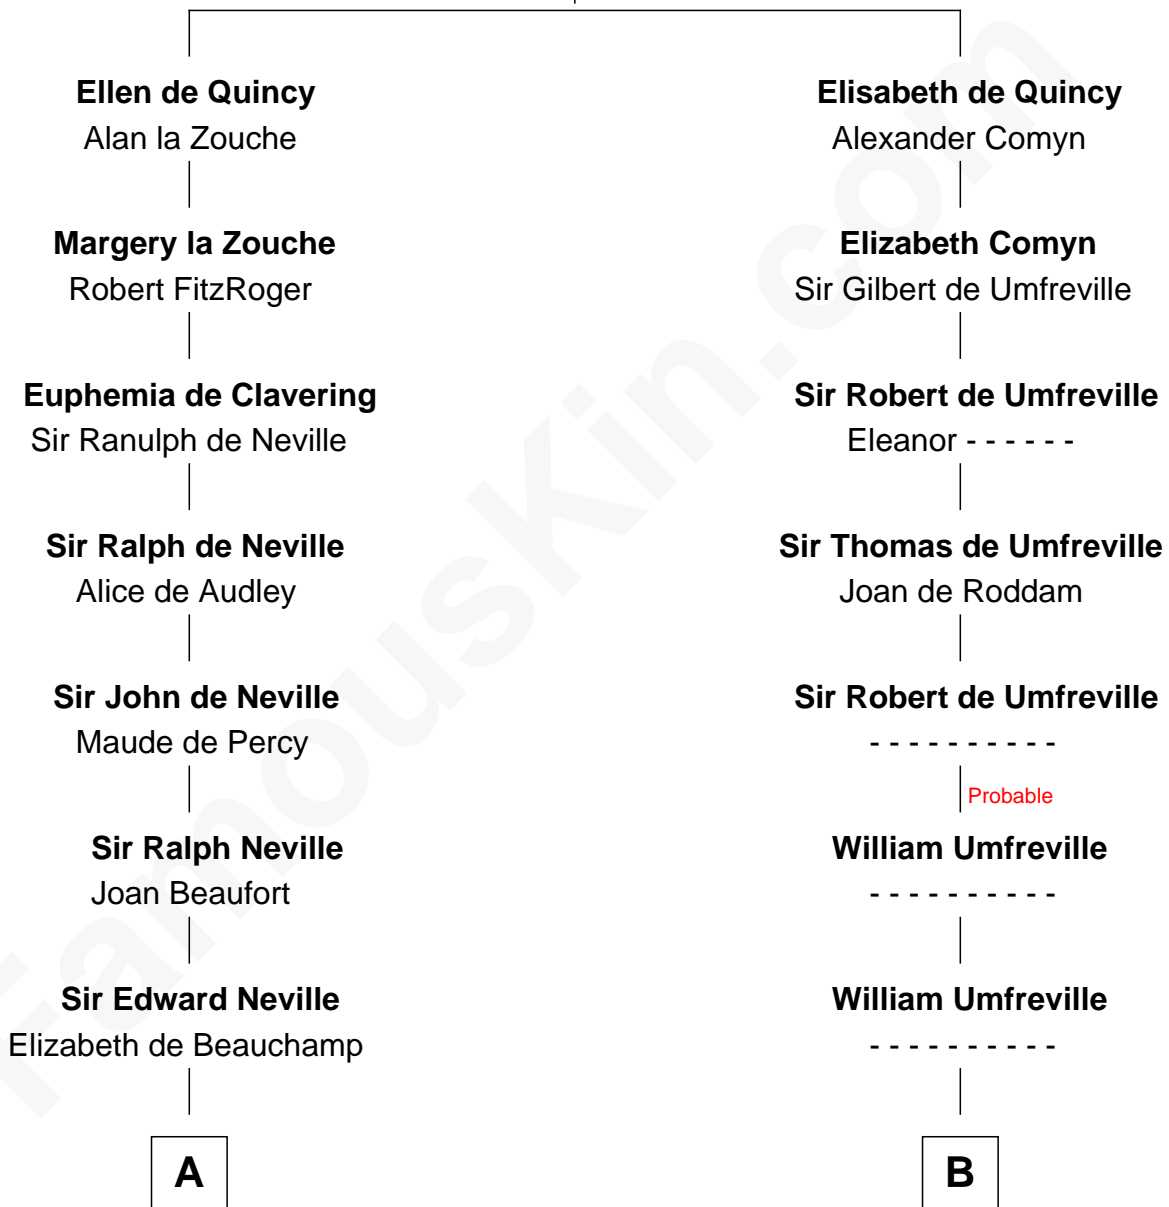

## Relationship Chart of

### Lytton Strachey

Author and Co-Founder of Bloomsbury Group

18th cousin 1 time removed of

### Helen (Herron) Taft

First Lady of President William H. Taft

**Sir Roger de Quincy**  
Helen of Galloway

**C**

**Edward Strachey**  
Julia Woodburn Kirkpatrick

**Sir Richard Strachey**  
Jane Maria Grant