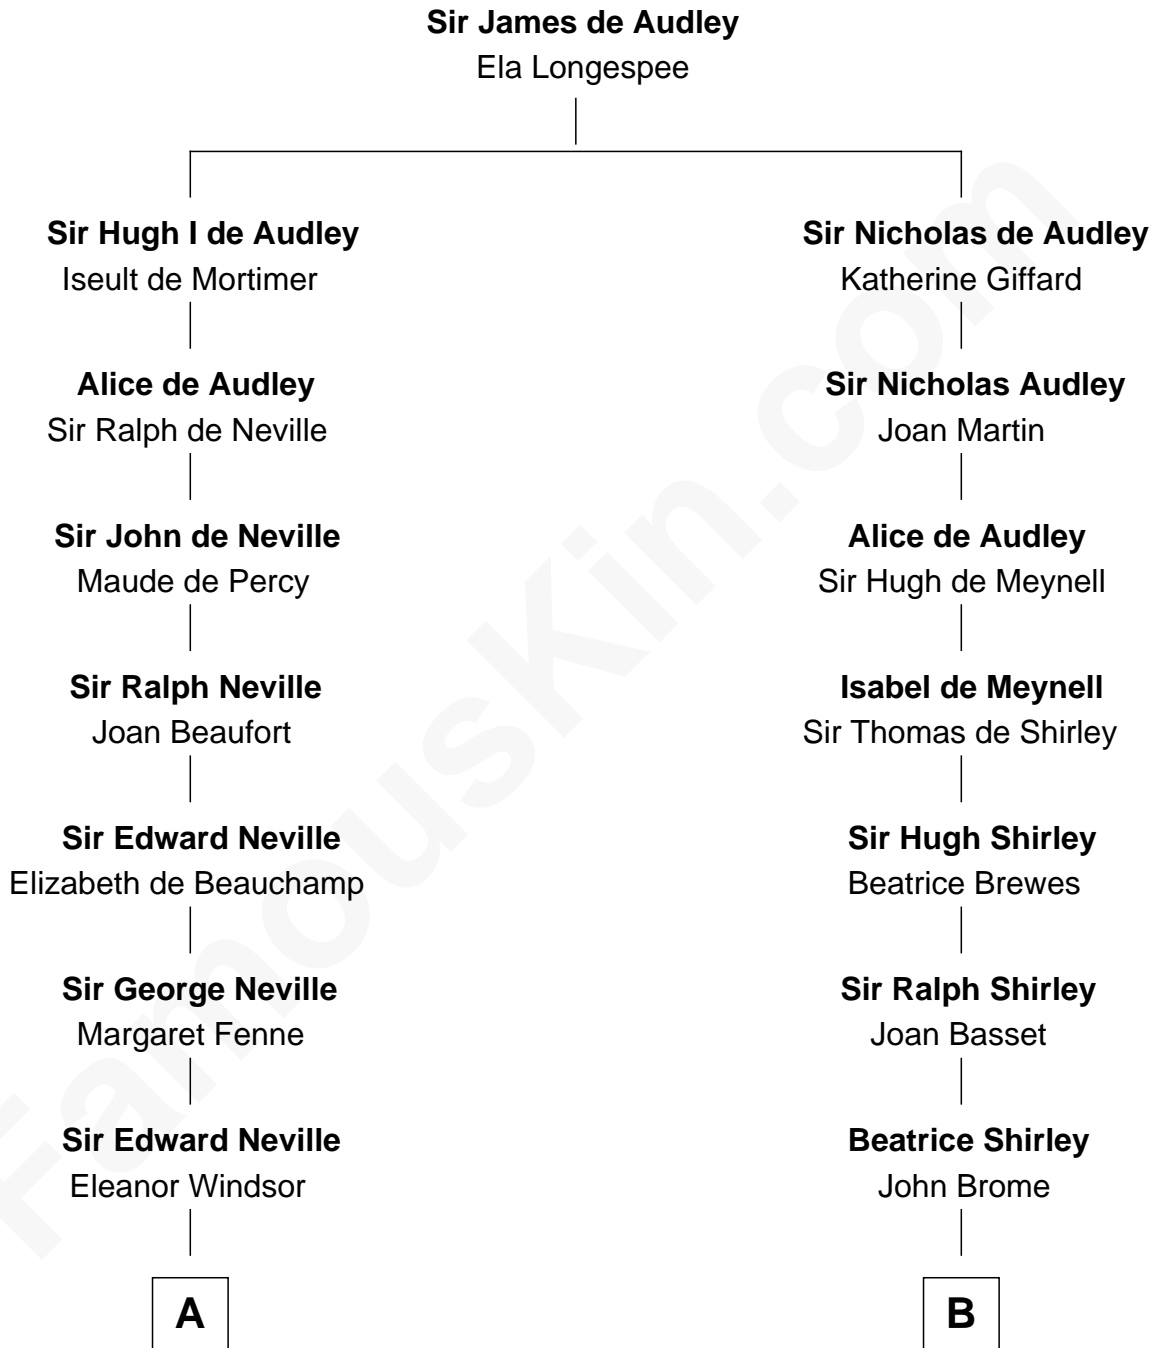

FamousKin.com

Relationship Chart of

Lytton Strachey

Author and Co-Founder of Bloomsbury Group

17th cousin 3 times removed of

Helen (Herron) Taft

First Lady of President William H. Taft

C

Charity Welles
Rev. Isaac Clinton

Maria Clinton
Ela Collins

Harriet Anne Collins
John Williamson Herron

Helen (Herron) Taft
First Lady of William H. Taft

FamousKin.com