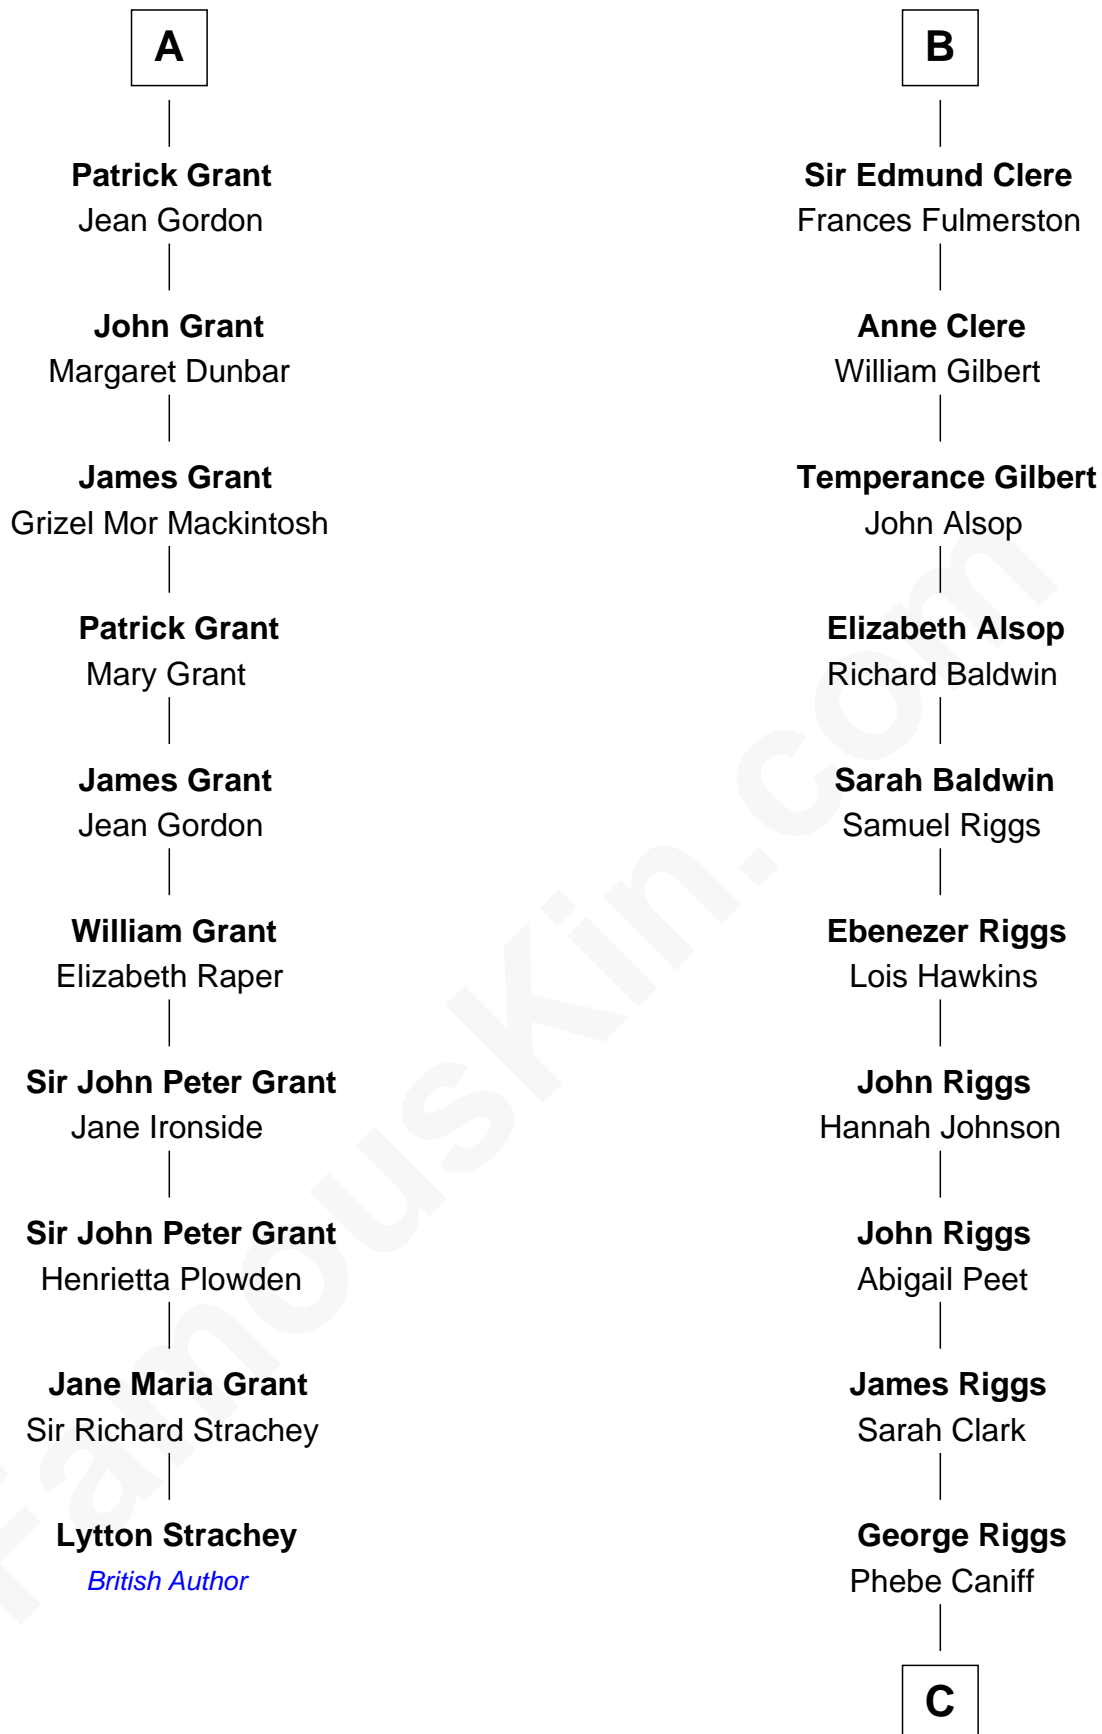

## Relationship Chart of

### Lytton Strachey

*Author and Co-Founder of Bloomsbury Group*

16th cousin 4 times removed of

### Mamie (Doud) Eisenhower

*First Lady of President Dwight Eisenhower*

C

—  
**Maria Riggs**

Eli Doud  
—

—  
**Royal Houghton Doud**

Mary Cornelia Sheldon  
—

—  
**John Sheldon Doud**