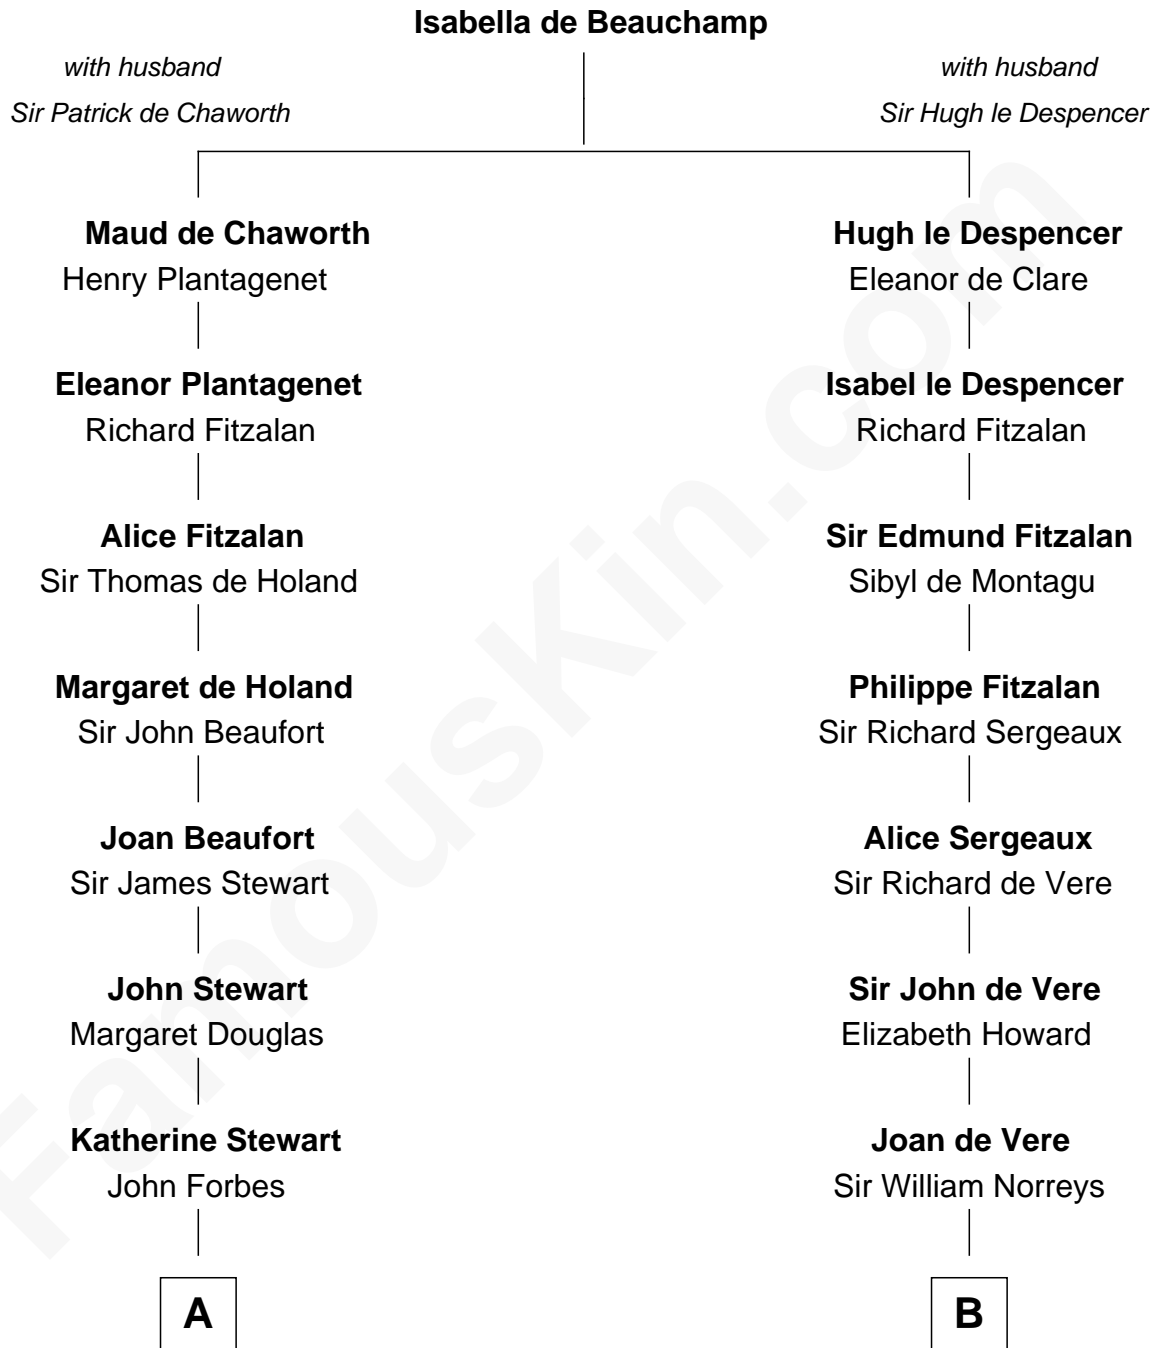

FamousKin.com

Relationship Chart of

Lytton Strachey

Author and Co-Founder of Bloomsbury Group

18th cousin 3 times removed of

Lou (Henry) Hoover

First Lady of President Herbert Hoover

C

Jane Maria Grant
Sir Richard Strachey

Lytton Strachey
British Author

D

Polly Goffe
Josiah Wallace

Nancy M. Wallace
John Scobey

Philomelia Sophia Scobey
Phineas Weed

Florence Ida Weed
Charles Delano Henry

Lou (Henry) Hoover
First Lady of Herbert Hoover