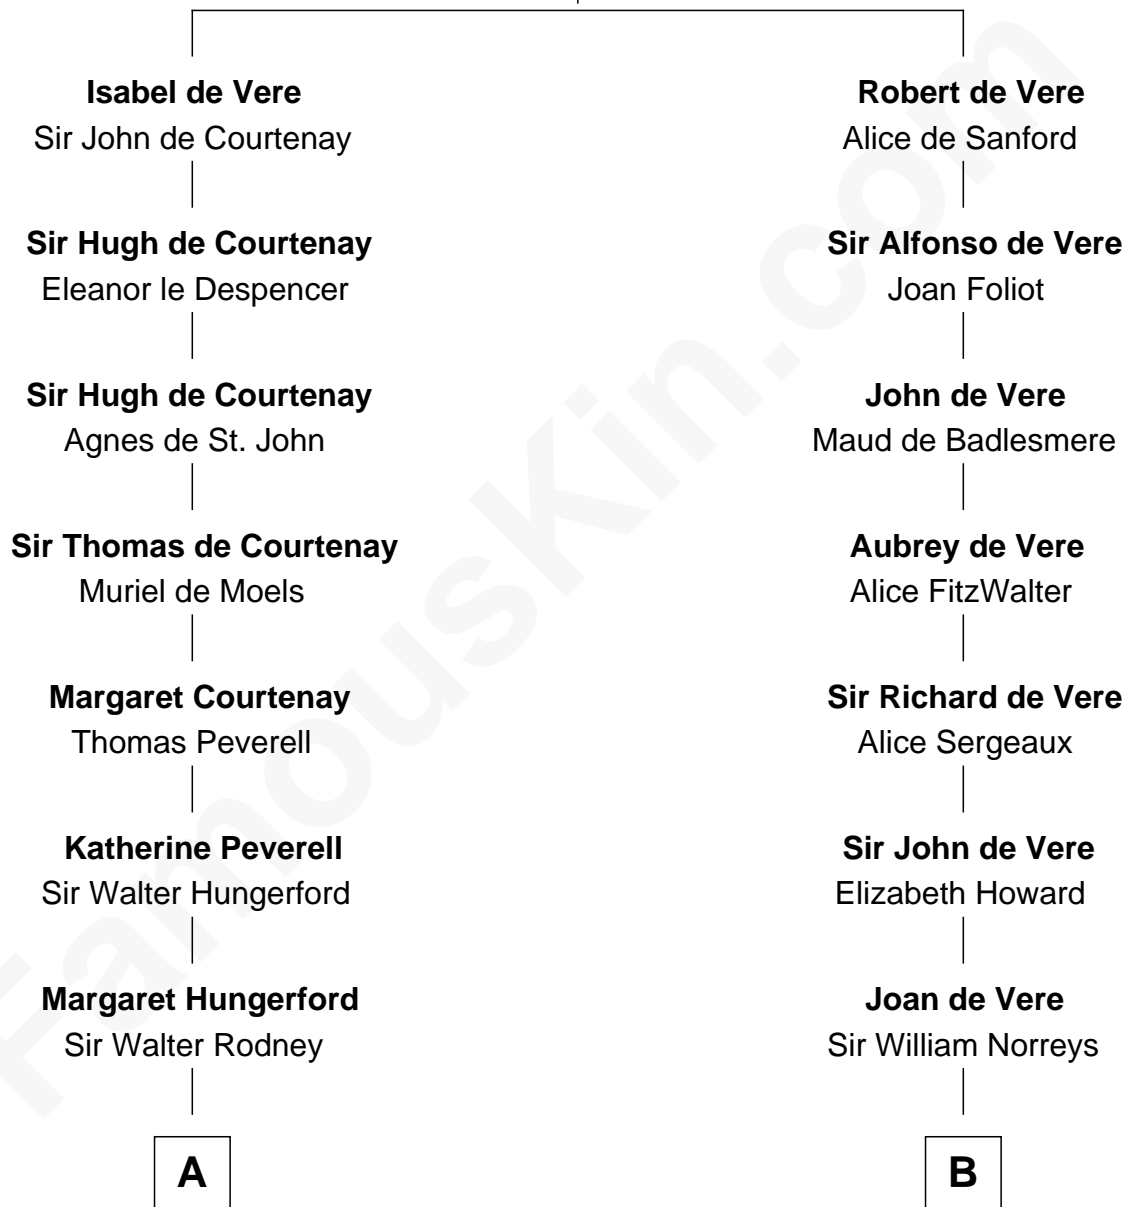

## Relationship Chart of

### Lytton Strachey

*Author and Co-Founder of Bloomsbury Group*

19th cousin 2 times removed of

### Lou (Henry) Hoover

*First Lady of President Herbert Hoover*

**Hugh de Vere**  
Hawise de Quincy

**C**

**Edward Strachey**  
Julia Woodburn Kirkpatrick

**Sir Richard Strachey**  
Jane Maria Grant

**Lytton Strachey**  
*British Author*