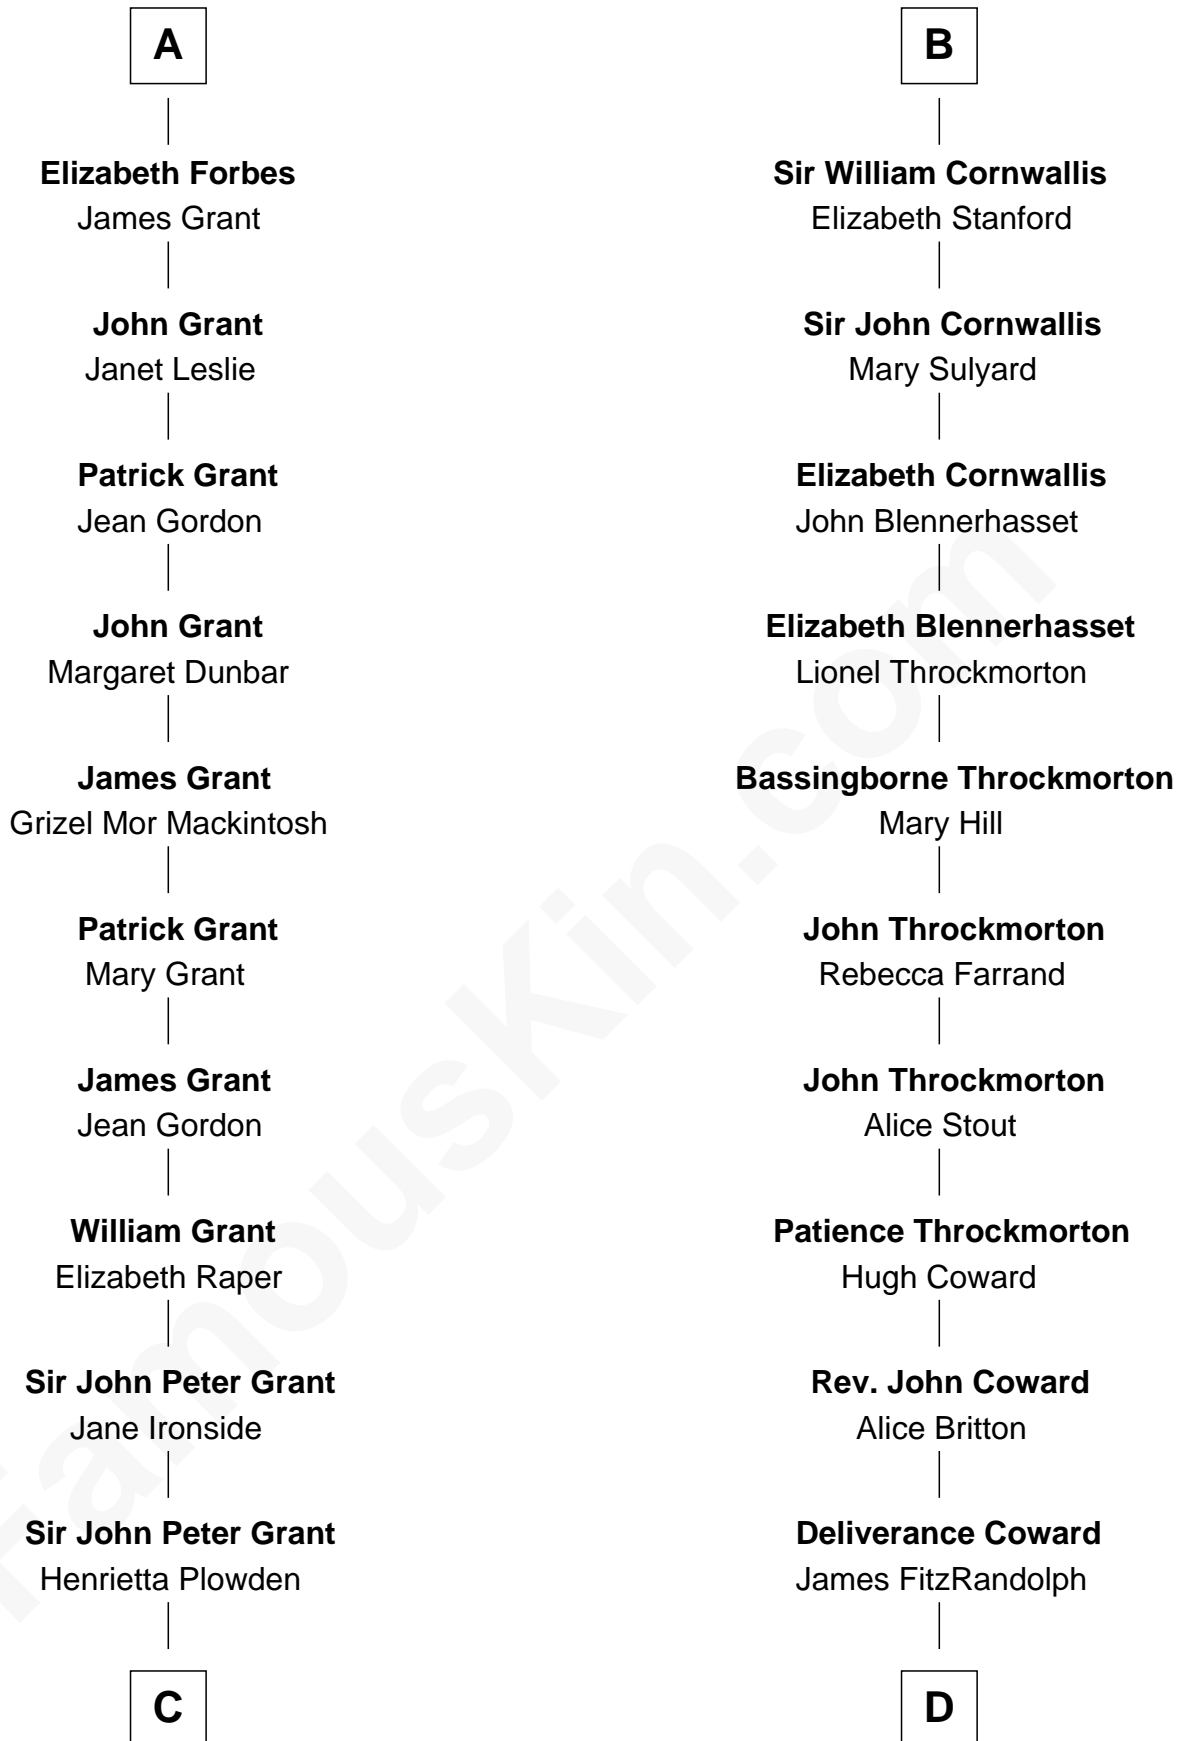

FamousKin.com

Relationship Chart of

Lytton Strachey

Author and Co-Founder of Bloomsbury Group

18th cousin 2 times removed of

Ellen Louise (Axson) Wilson

First Lady of President Woodrow Wilson

C

Jane Maria Grant
Sir Richard Strachey

Lytton Strachey
British Author

D

Isaac FitzRandolph
Eleanor Hunter

Rebecca Longstreet FitzRandolph
Rev. Isaac Stockton Keith Axson

Rev. Samuel Edward Axson
Margaret Jane Hoyt

Ellen Louise (Axson) Wilson
First Lady of Woodrow Wilson