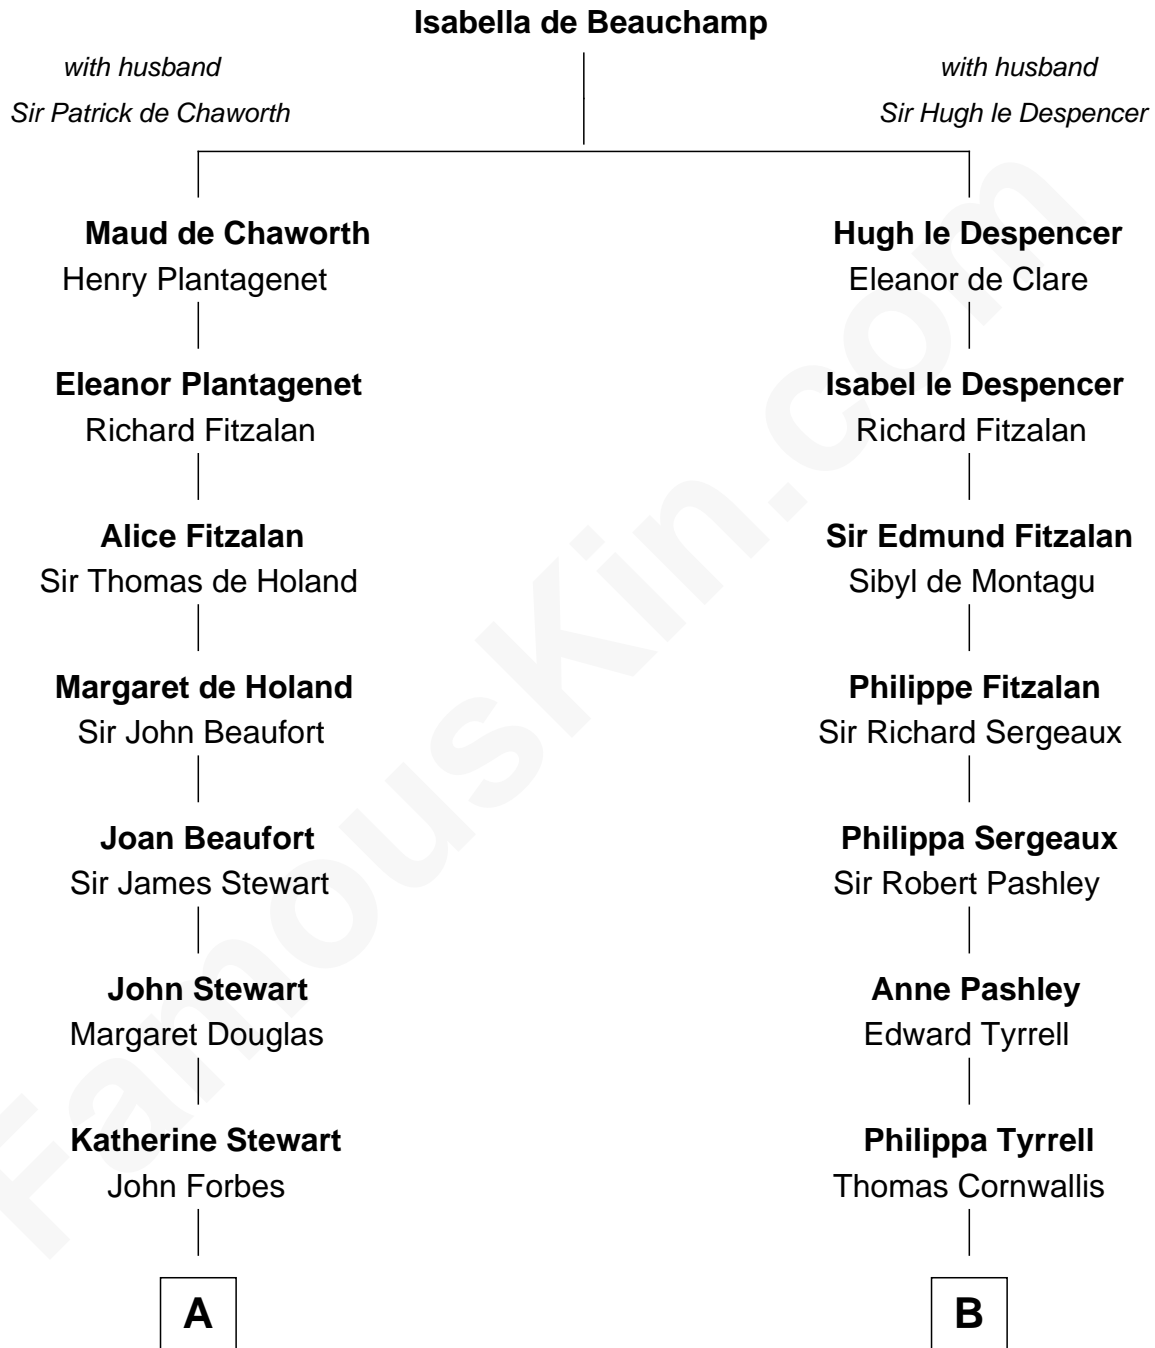

FamousKin.com

Relationship Chart of

Lytton Strachey

Author and Co-Founder of Bloomsbury Group

18th cousin 2 times removed of

Ellen Louise (Axson) Wilson

First Lady of President Woodrow Wilson

C

Jane Maria Grant
Sir Richard Strachey

Lytton Strachey
British Author

D

Isaac FitzRandolph
Eleanor Hunter

Rebecca Longstreet FitzRandolph
Rev. Isaac Stockton Keith Axson

Rev. Samuel Edward Axson
Margaret Jane Hoyt

Ellen Louise (Axson) Wilson
First Lady of Woodrow Wilson