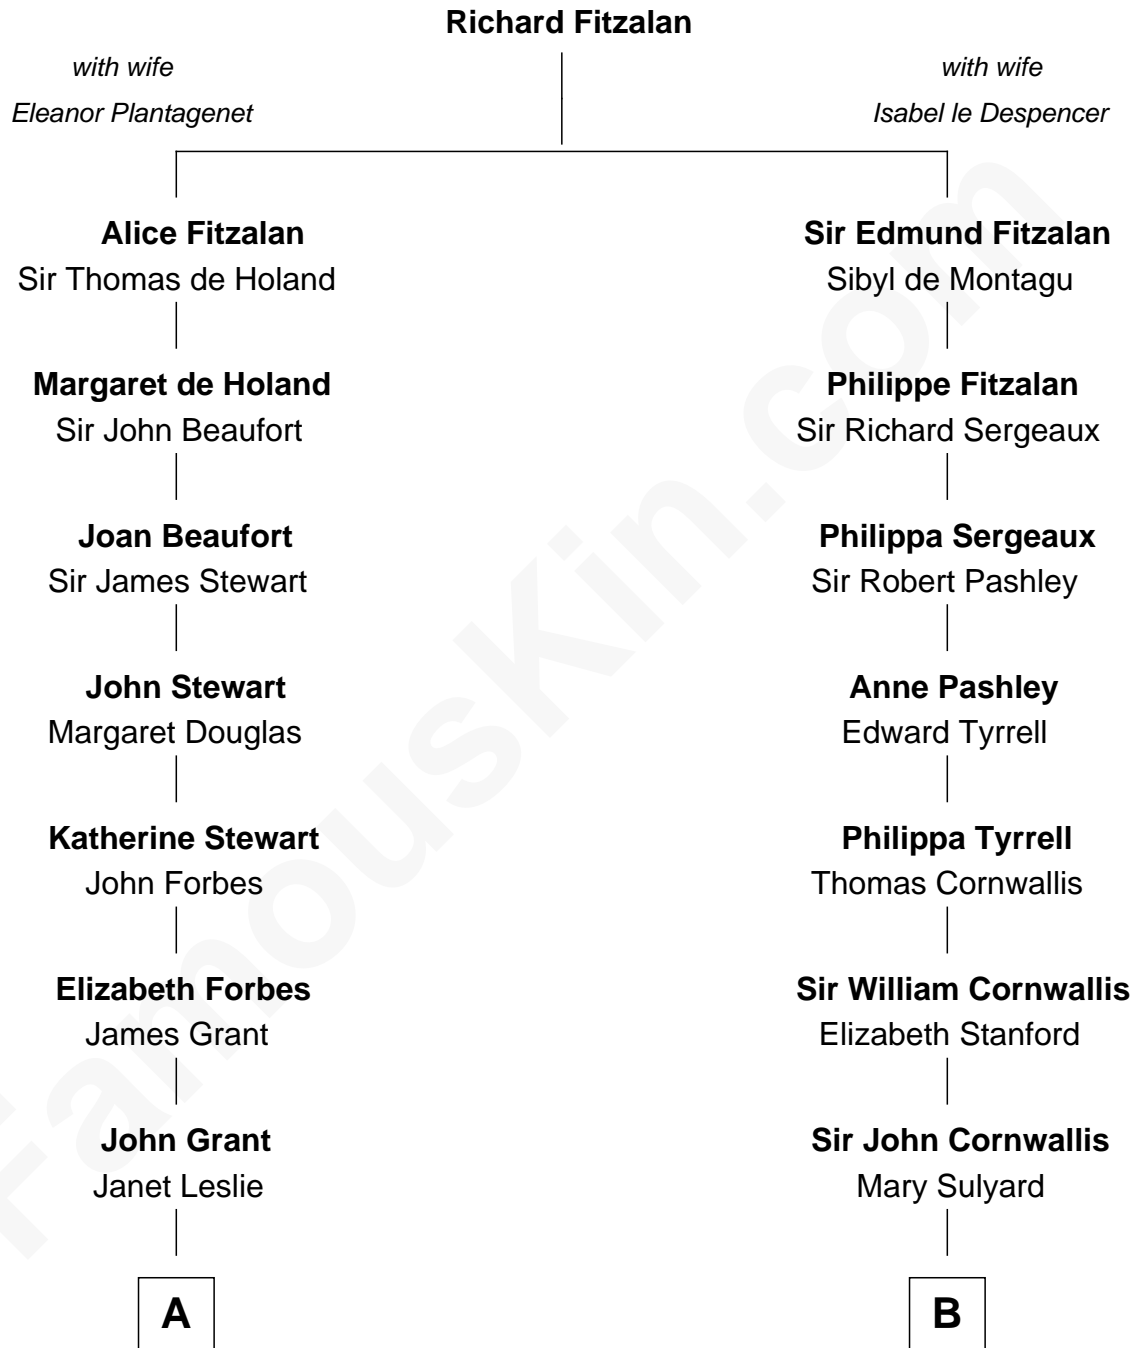

FamousKin.com

Relationship Chart of

Lytton Strachey

Author and Co-Founder of Bloomsbury Group

16th cousin 2 times removed of

Ellen Louise (Axson) Wilson

First Lady of President Woodrow Wilson

C

Rev. Samuel Edward Axson

Margaret Jane Hoyt

Ellen Louise (Axson) Wilson

First Lady of Woodrow Wilson

FamousKin.com