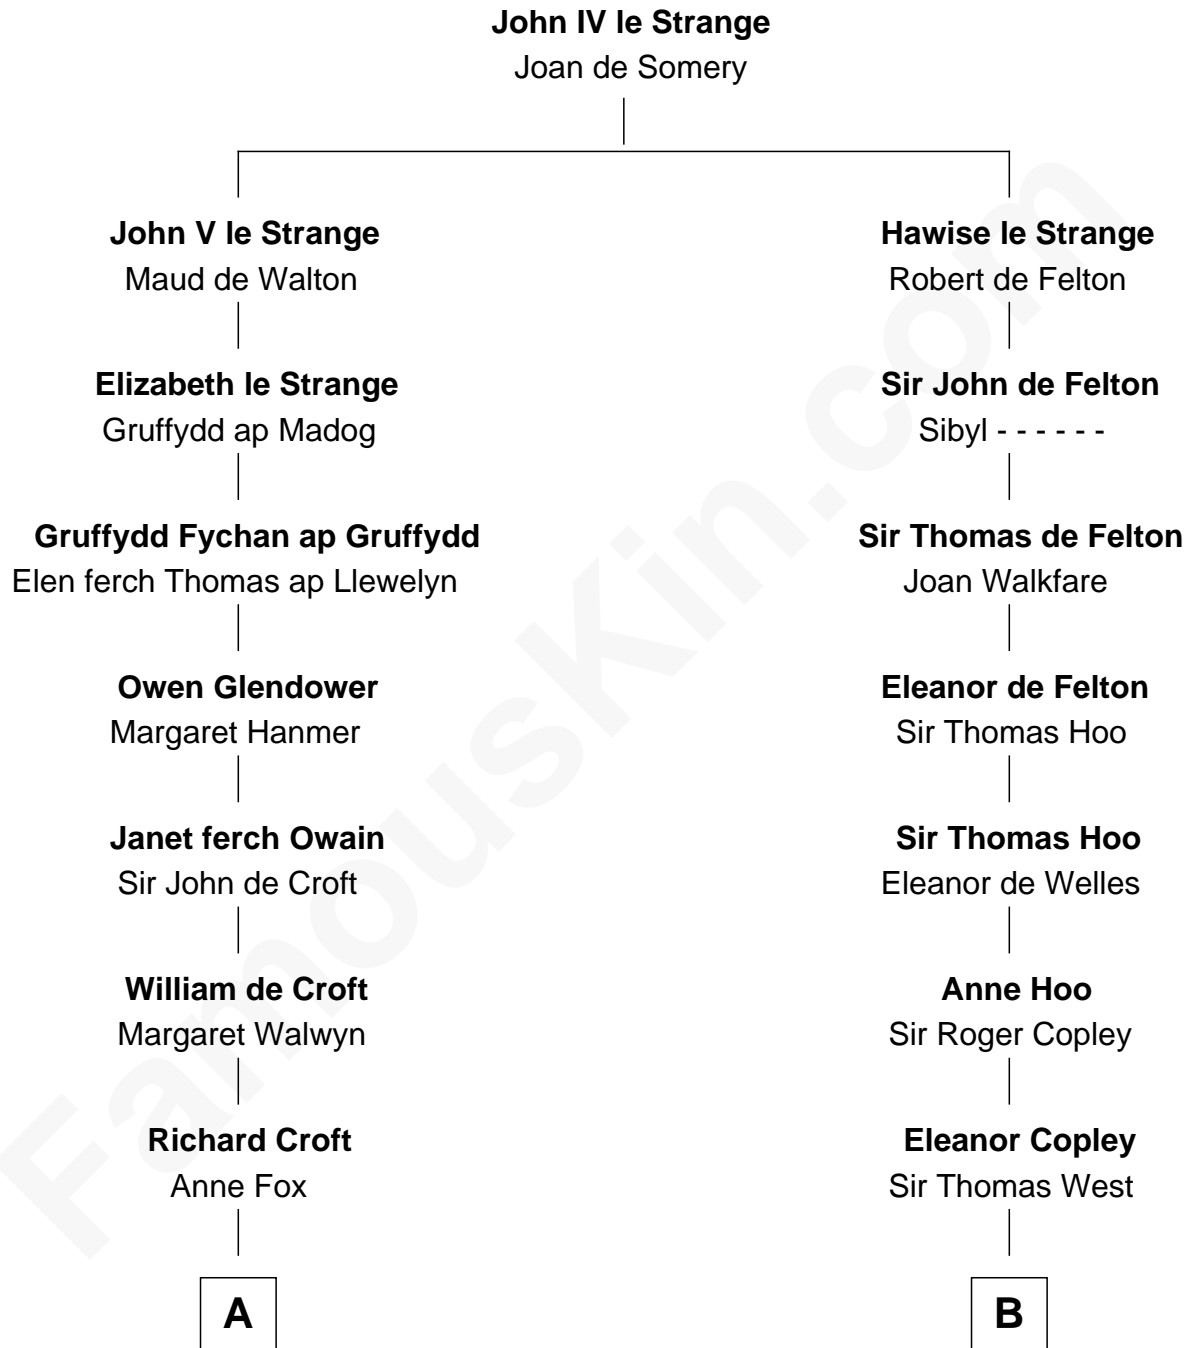

FamousKin.com

Relationship Chart of

Lytton Strachey

Author and Co-Founder of Bloomsbury Group

18th cousin 1 time removed of

Edith (Bolling) Wilson

First Lady of President Woodrow Wilson

C

Sarah Spiers White

Edith (Bolling) Wilson

First Lady of Woodrow Wilson

FamousKin.com