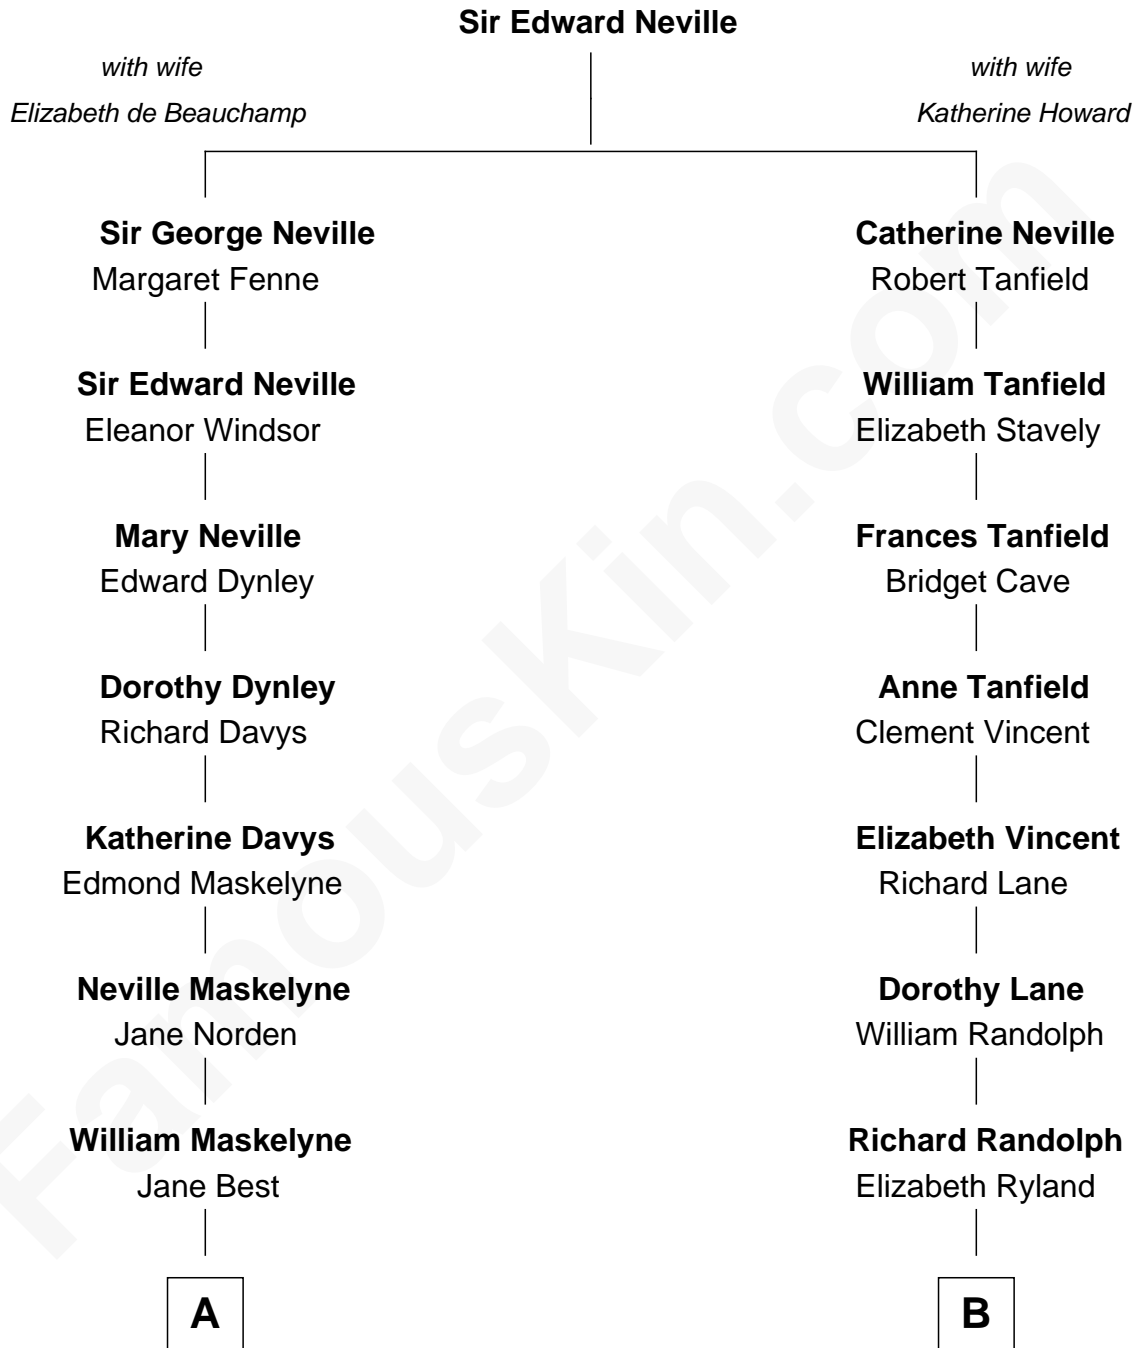

FamousKin.com

Relationship Chart of

Lytton Strachey

Author and Co-Founder of Bloomsbury Group

12th cousin 2 times removed of

Edith (Bolling) Wilson

First Lady of President Woodrow Wilson

A

Neville Maskelyne

Anne Bath

Alice Maskelyne

John Kelsall

Jane Kelsall

Sir Henry Strachey

Edward Strachey

Julia Woodburn Kirkpatrick