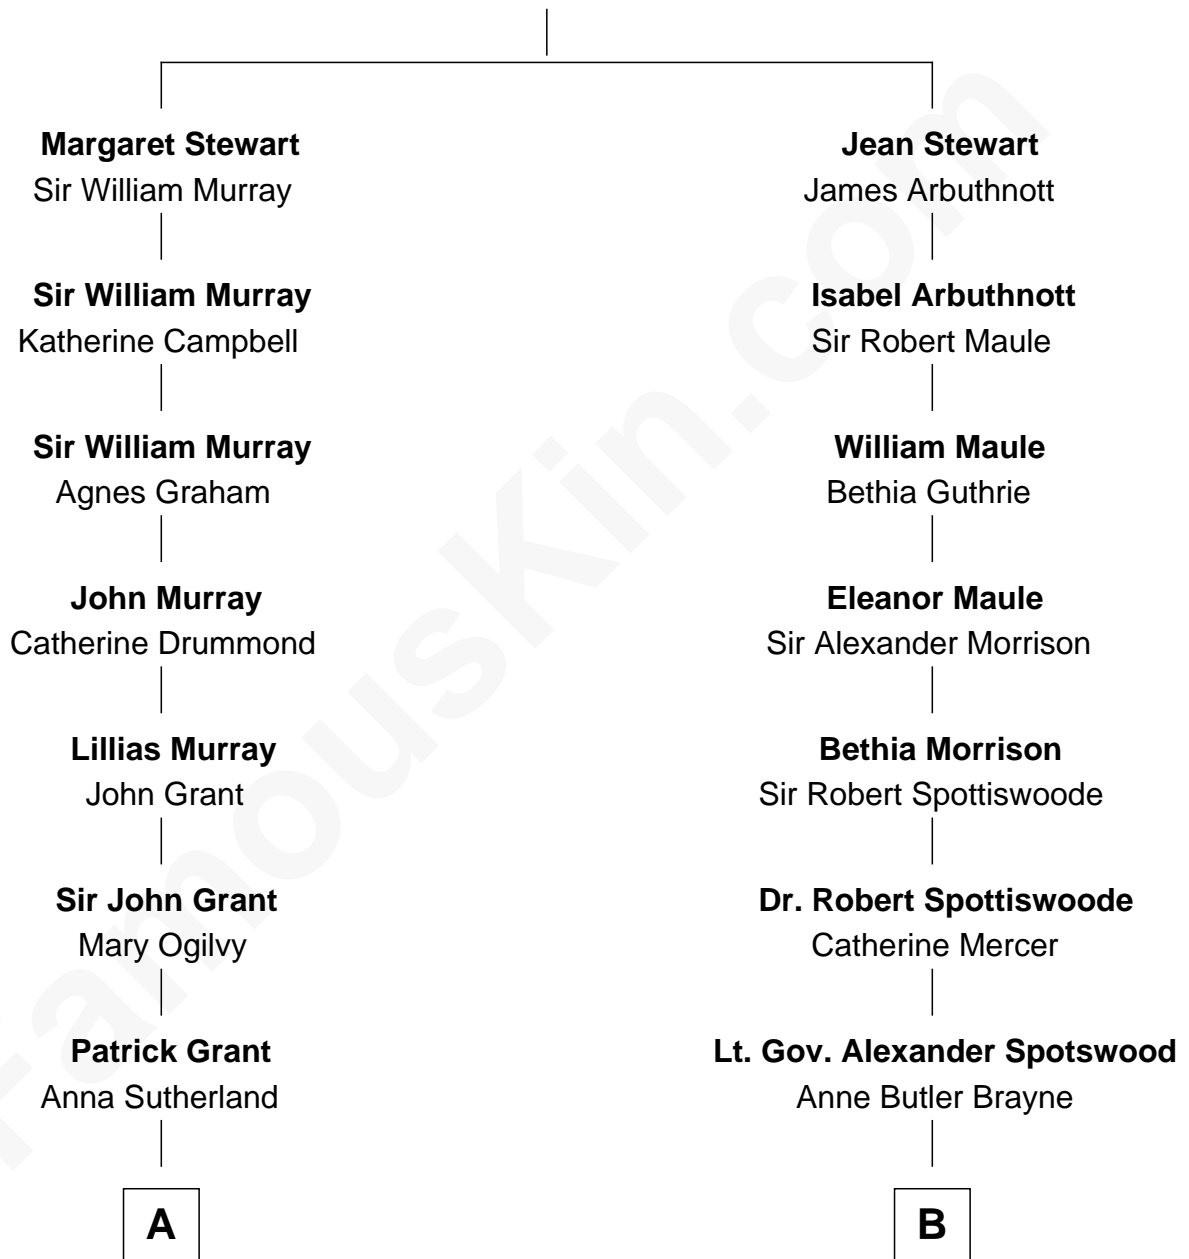

FamousKin.com

Relationship Chart of

Lytton Strachey

Author and Co-Founder of Bloomsbury Group

12th cousin 1 time removed of

Edith (Bolling) Wilson

First Lady of President Woodrow Wilson

Eleanor Sinclair

John Stewart

A

Mary Grant
Patrick Grant

James Grant
Jean Gordon

William Grant
Elizabeth Raper

Sir John Peter Grant
Jane Ironside

Sir John Peter Grant
Henrietta Plowden

Jane Maria Grant
Sir Richard Strachey

Lytton Strachey
British Author

B

Dorothea Spotswood
Nathaniel West Dandridge

Martha Dandridge
Archibald Payne

Catherine Payne
Archibald Bolling

Archibald Bolling
Anne E. Wigginton

William Holcombe Bolling
Sarah Spiers White