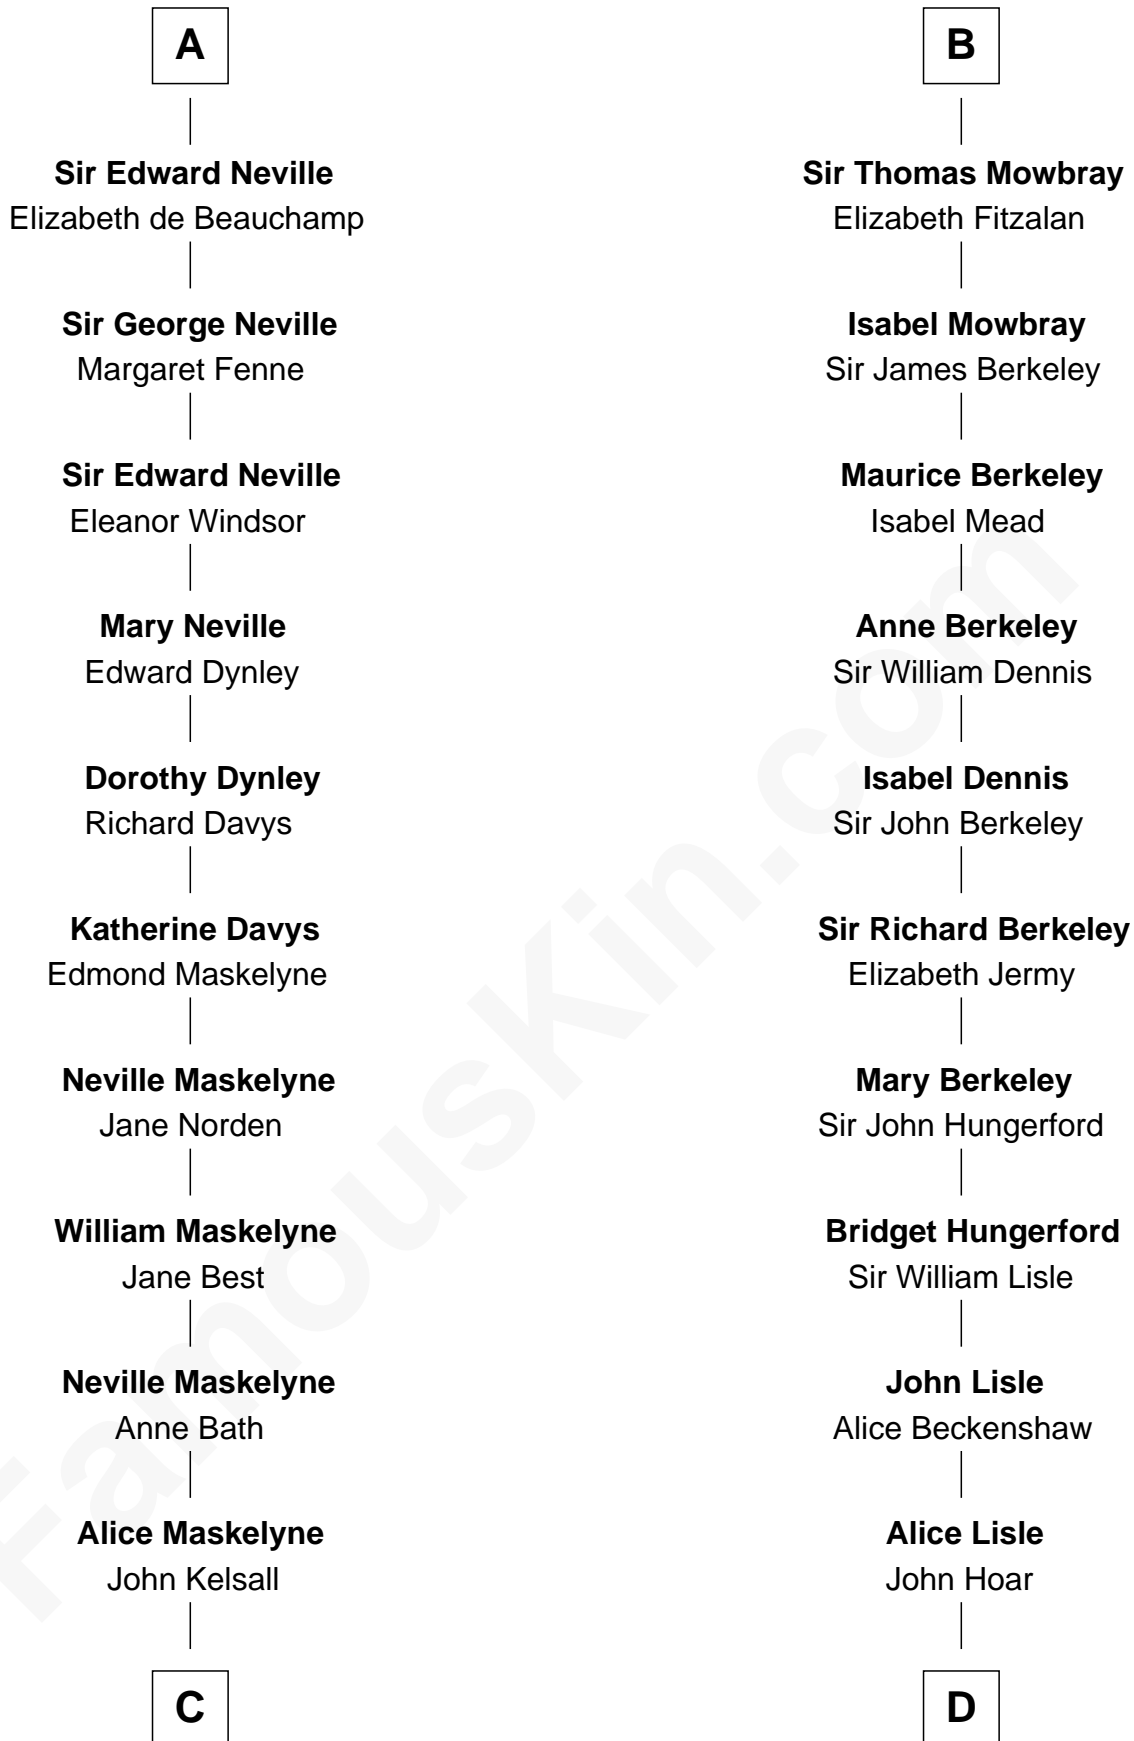

FamousKin.com

Relationship Chart of

Lytton Strachey

Author and Co-Founder of Bloomsbury Group

20th cousin of

Samuel Prescott

Completed Paul Revere's Midnight Ride

C

Jane Kelsall
Sir Henry Strachey

Edward Strachey
Julia Woodburn Kirkpatrick

Sir Richard Strachey
Jane Maria Grant

Lytton Strachey
British Author

D

Elizabeth Hoar
Jonathan Prescott

Dr. Jonathan Prescott
Rebecca Bulkeley

Dr. Abel Prescott
Abigail Brigham

Samuel Prescott
Completed Paul Revere's Ride