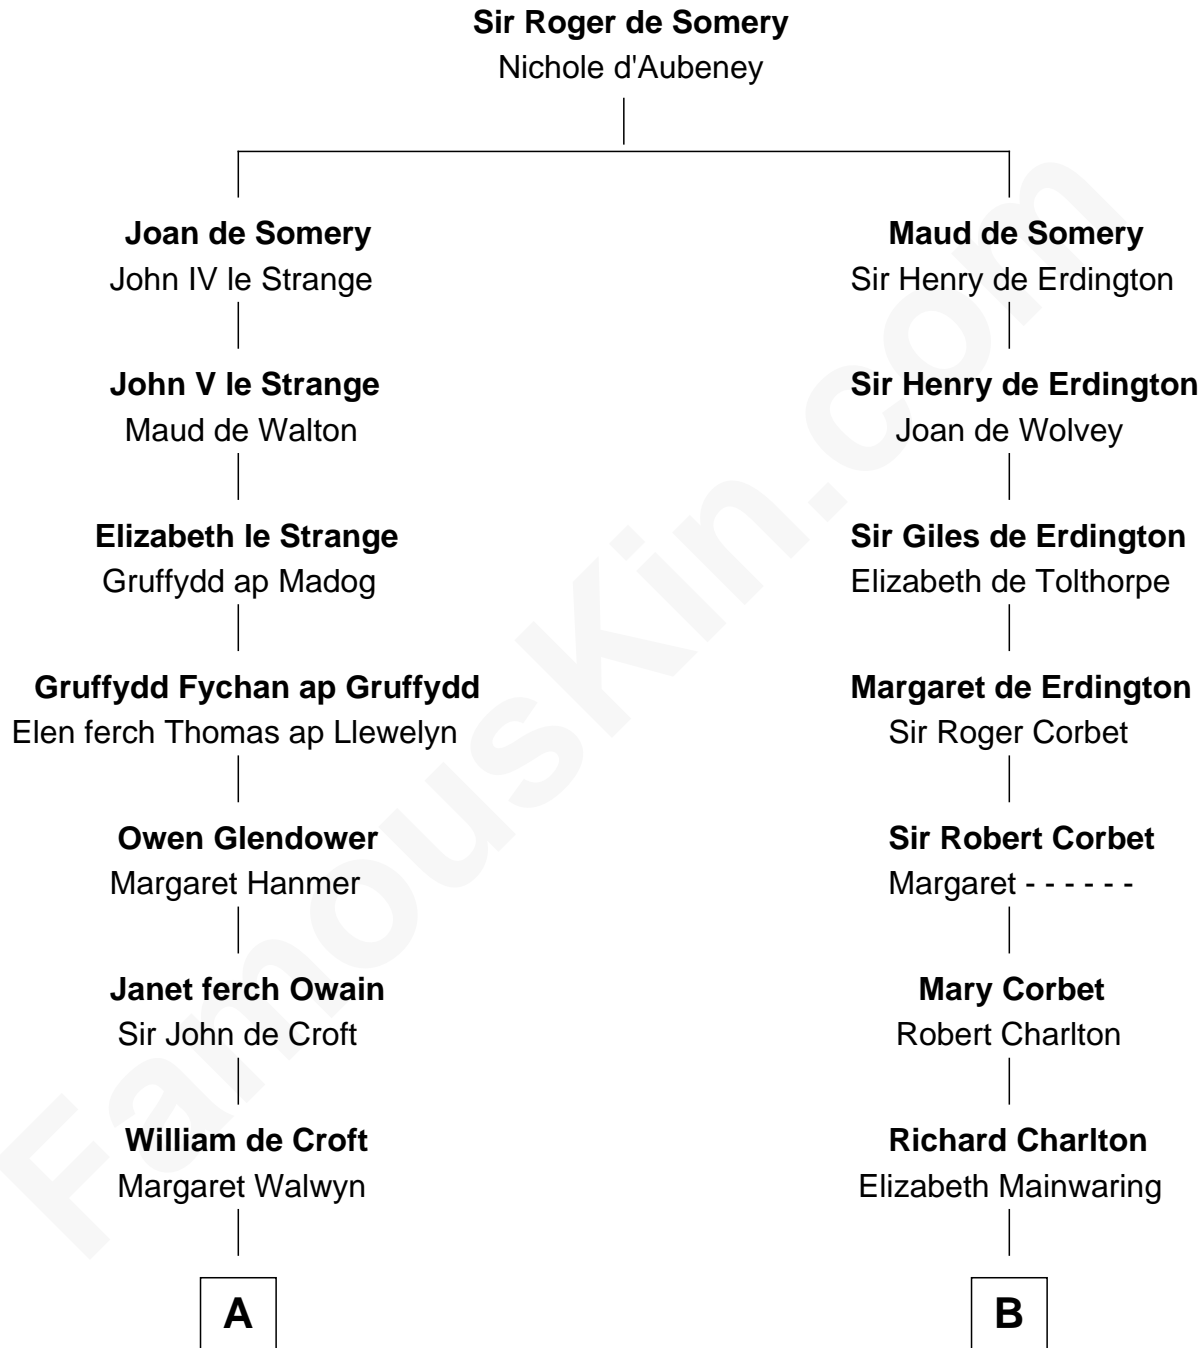

FamousKin.com

Relationship Chart of

Lytton Strachey

Author and Co-Founder of Bloomsbury Group

15th cousin 4 times removed of

Samuel Prescott

Completed Paul Revere's Midnight Ride

C

—
Edward Strachey
Julia Woodburn Kirkpatrick

—
Sir Richard Strachey
Jane Maria Grant

—
Lytton Strachey
British Author

FamousKin.com