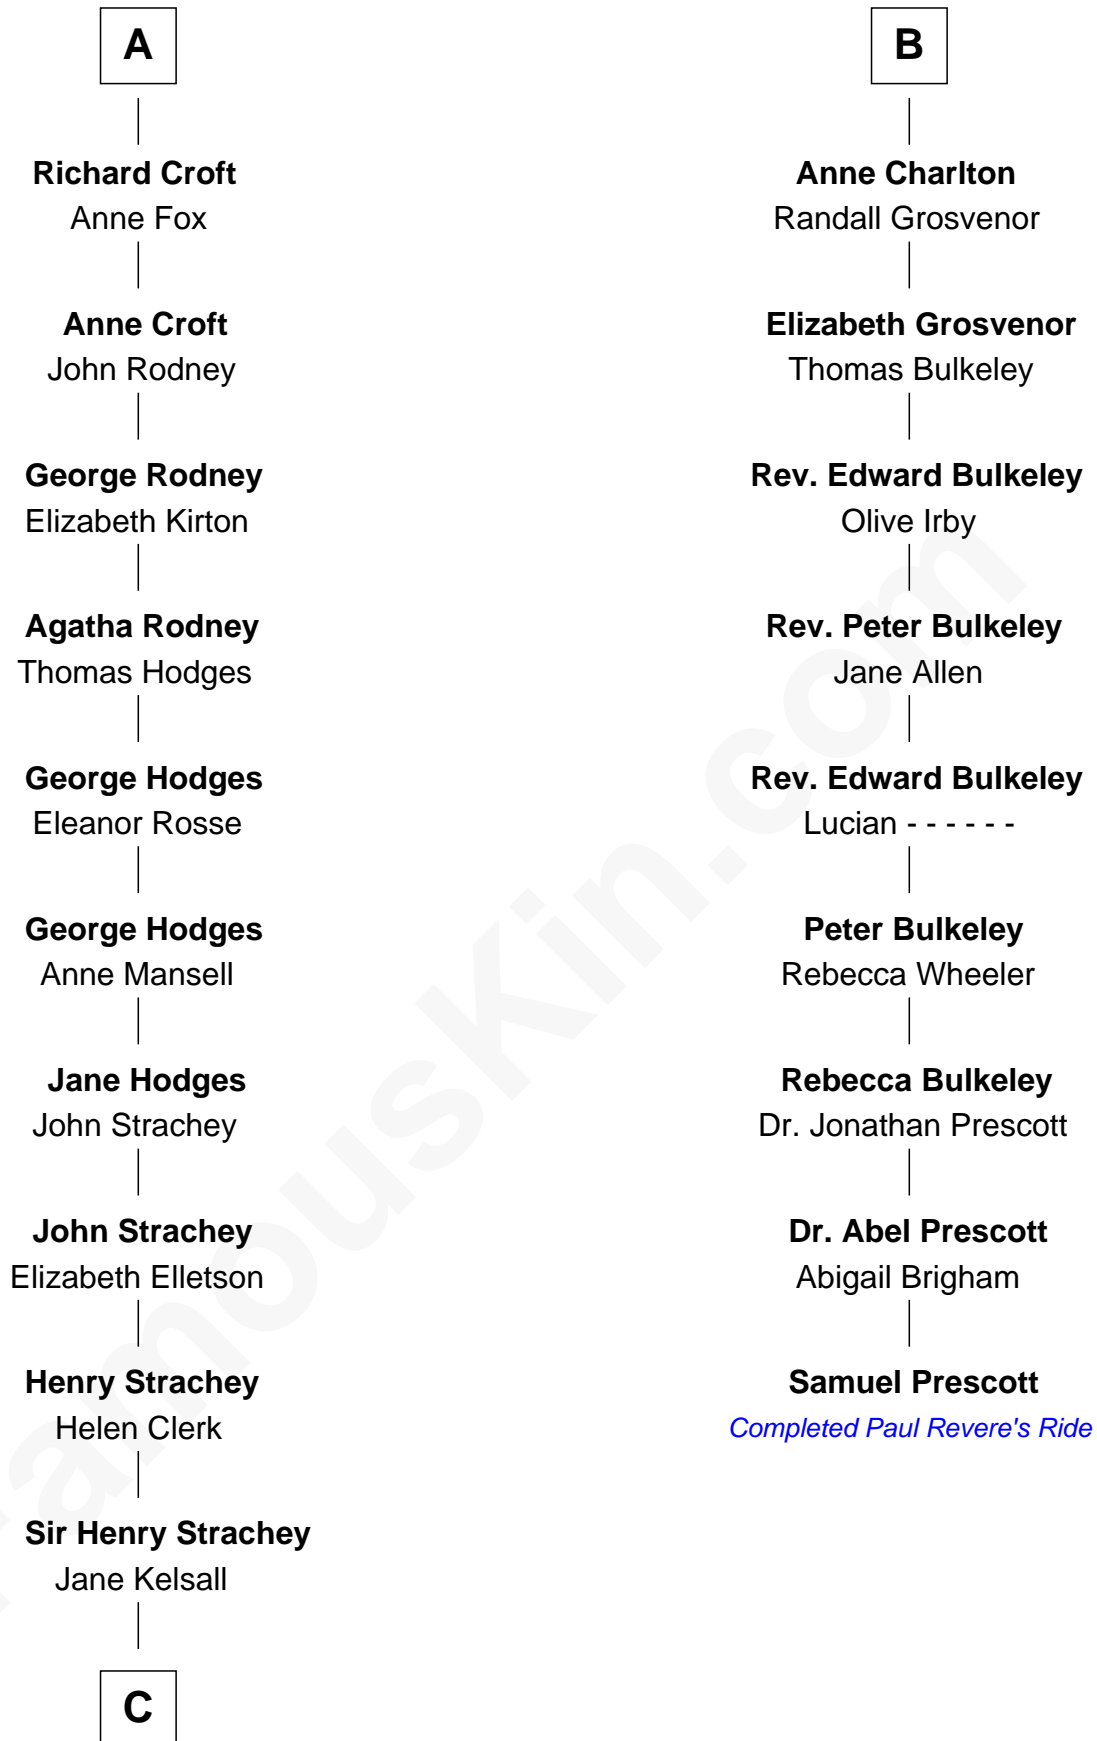

FamousKin.com

Relationship Chart of

Lytton Strachey

Author and Co-Founder of Bloomsbury Group

15th cousin 4 times removed of

Samuel Prescott

Completed Paul Revere's Midnight Ride

C

—
Edward Strachey
Julia Woodburn Kirkpatrick

—
Sir Richard Strachey
Jane Maria Grant

—
Lytton Strachey
British Author

FamousKin.com