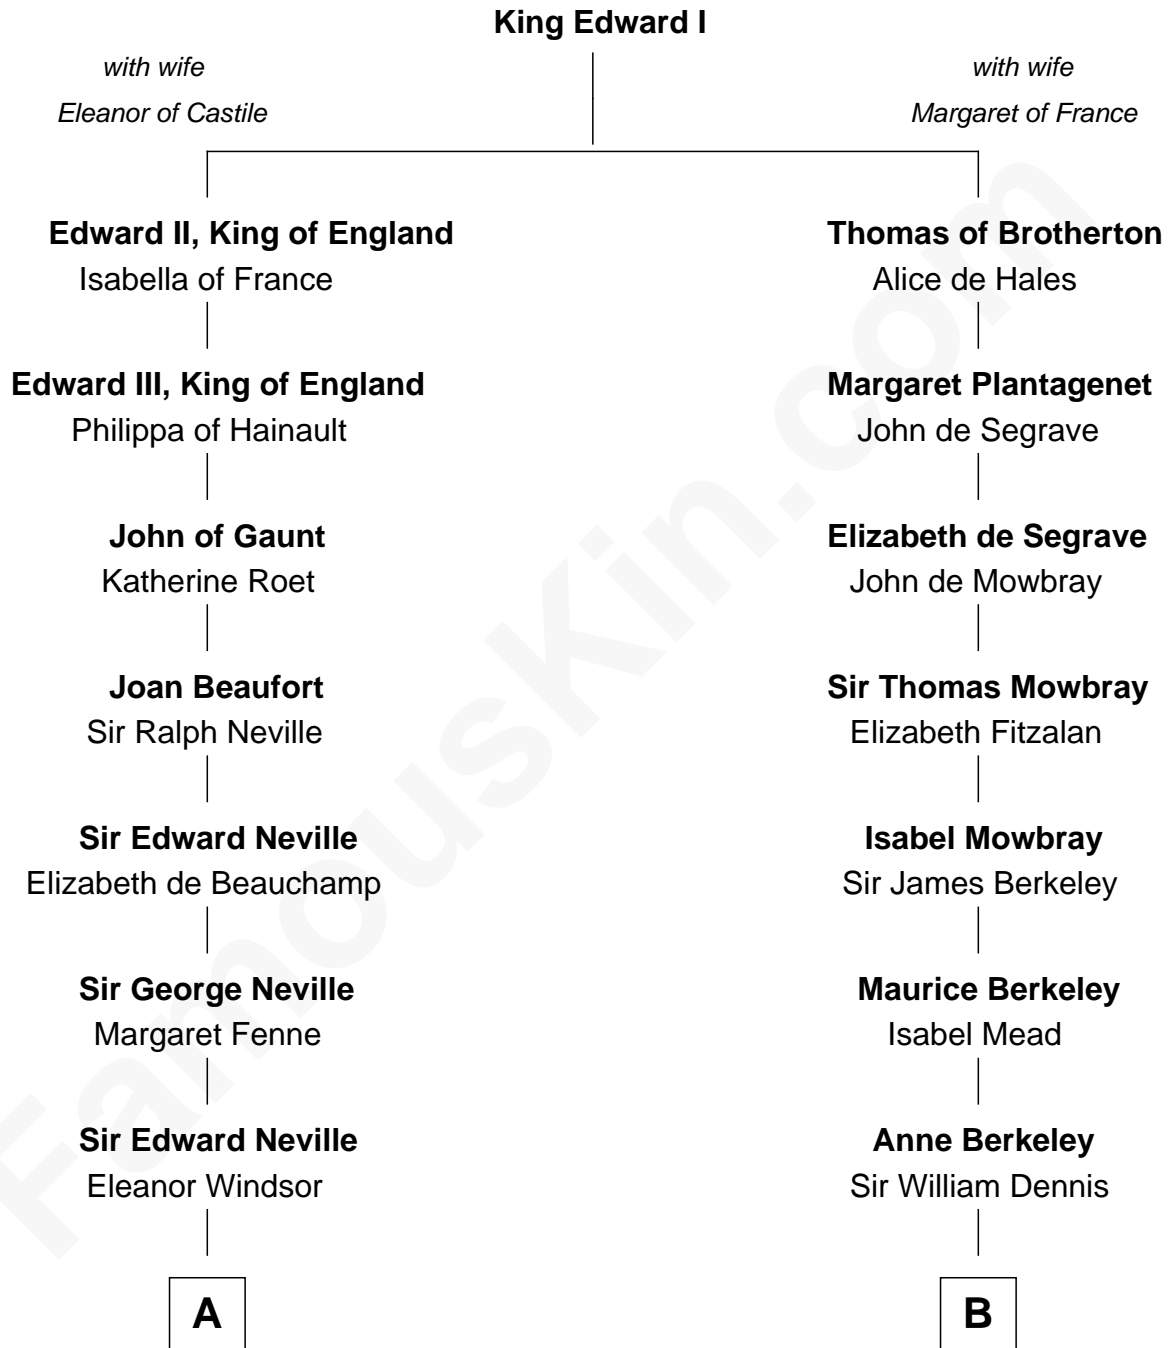

FamousKin.com

Relationship Chart of

Lytton Strachey

Author and Co-Founder of Bloomsbury Group

16th cousin 1 time removed of

Samuel Prescott

Completed Paul Revere's Midnight Ride

A

Mary Neville
Edward Dynley

Dorothy Dynley
Richard Davys

Katherine Davys
Edmond Maskelyne

Neville Maskelyne
Jane Norden

William Maskelyne
Jane Best

Neville Maskelyne
Anne Bath

Alice Maskelyne
John Kelsall

Jane Kelsall
Sir Henry Strachey