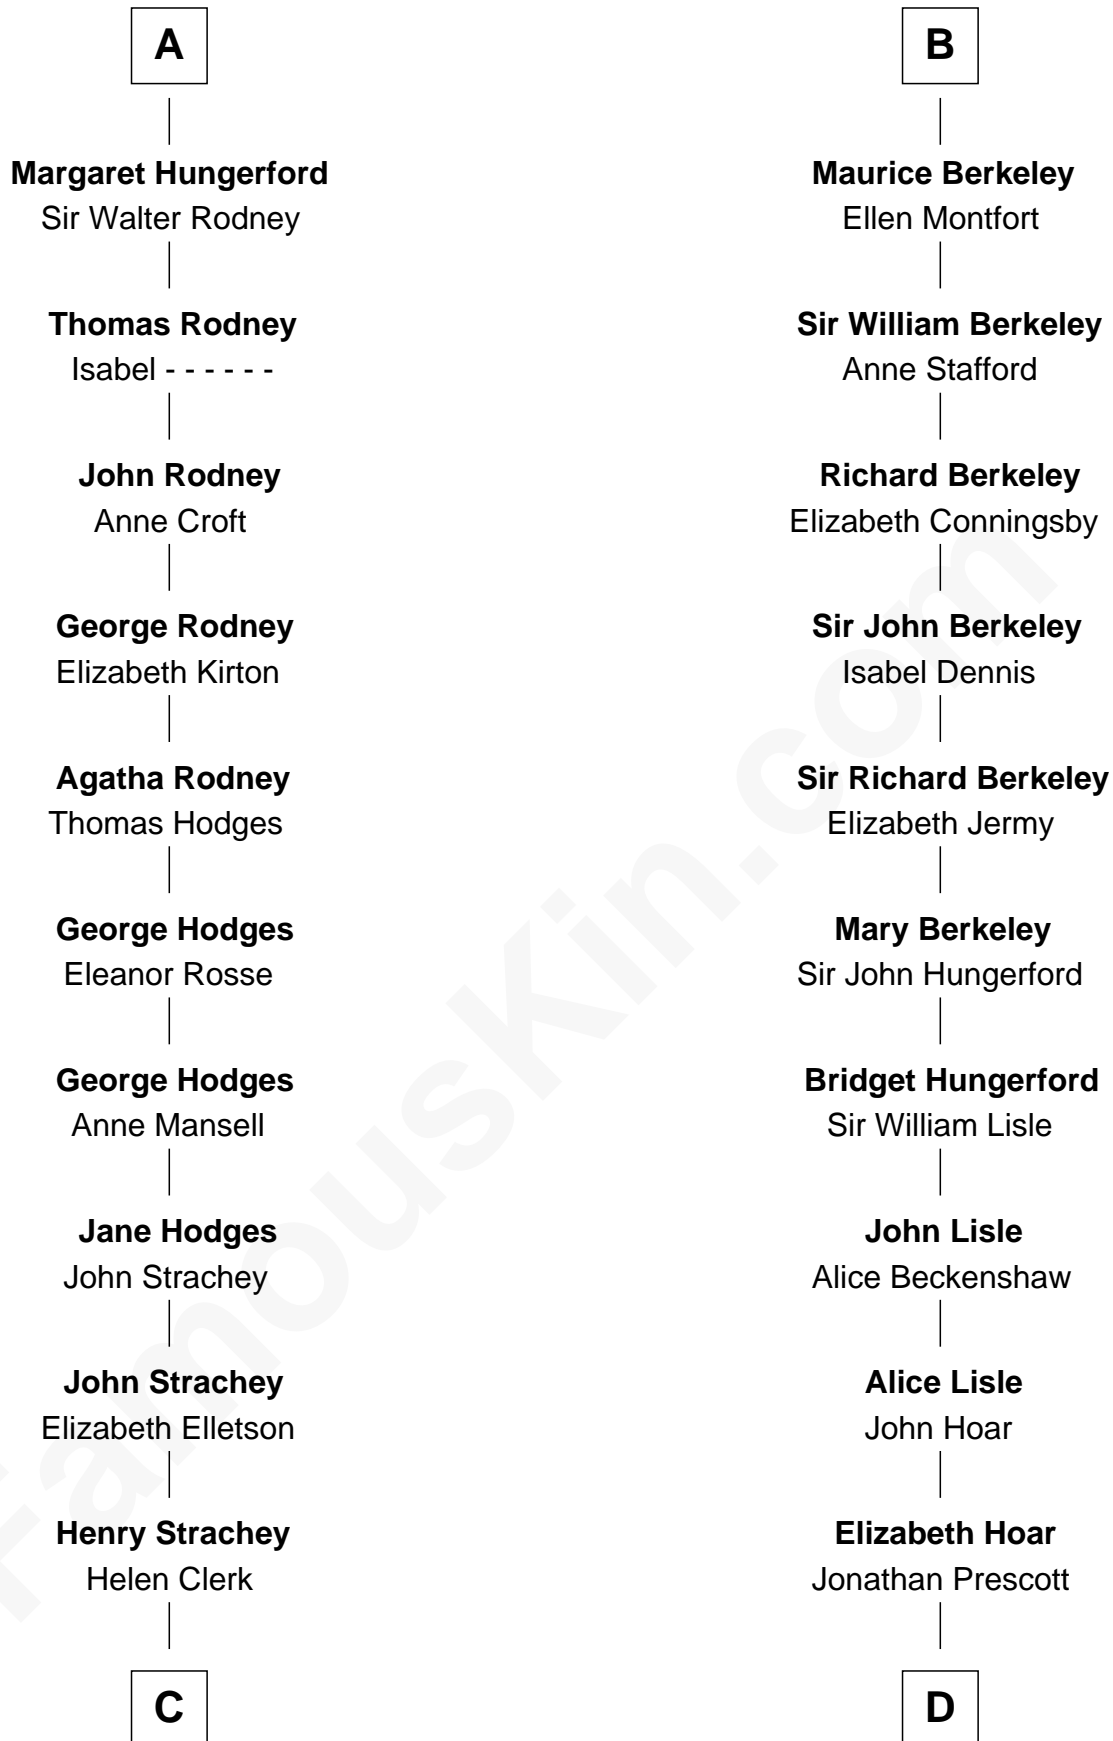

FamousKin.com

Relationship Chart of

Lytton Strachey

Author and Co-Founder of Bloomsbury Group

19th cousin 1 time removed of

Samuel Prescott

Completed Paul Revere's Midnight Ride

Saher de Quincy
Margaret de Beaumont

C

Sir Henry Strachey

Jane Kelsall

Edward Strachey

Julia Woodburn Kirkpatrick

Sir Richard Strachey

Jane Maria Grant

Lytton Strachey