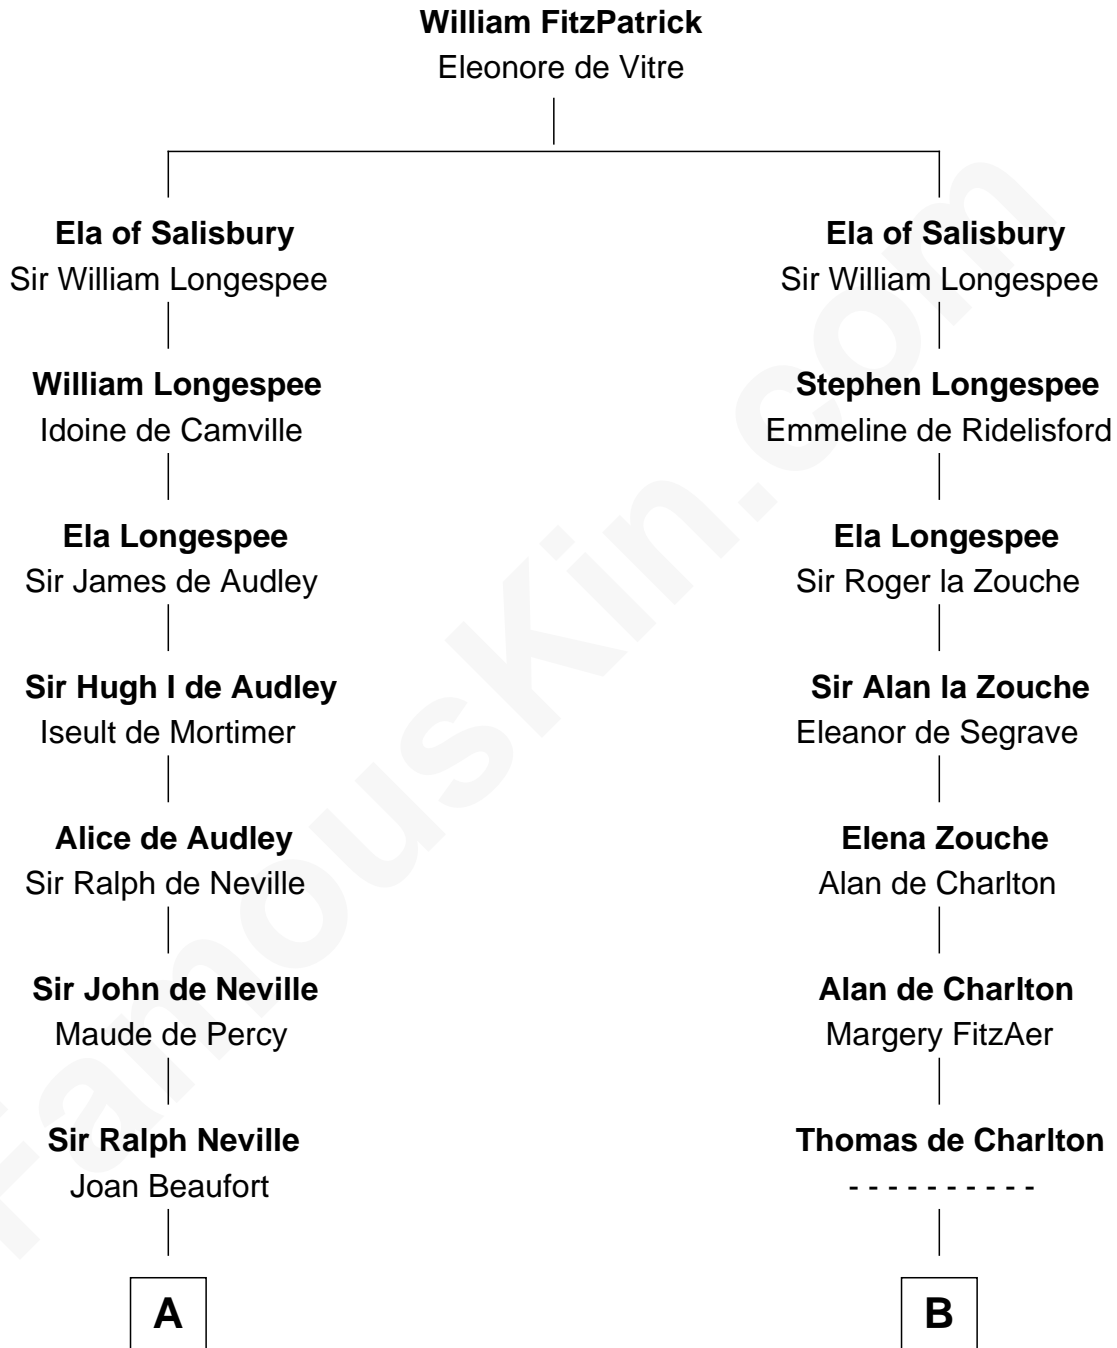

FamousKin.com

Relationship Chart of

Lytton Strachey

Author and Co-Founder of Bloomsbury Group

19th cousin 1 time removed of

Samuel Prescott

Completed Paul Revere's Midnight Ride

C

Jane Kelsall
Sir Henry Strachey

Edward Strachey
Julia Woodburn Kirkpatrick

Sir Richard Strachey
Jane Maria Grant

Lytton Strachey
British Author

D

Rebecca Bulkeley
Dr. Jonathan Prescott

Dr. Abel Prescott
Abigail Brigham

Samuel Prescott
Completed Paul Revere's Ride

FamousKin.com