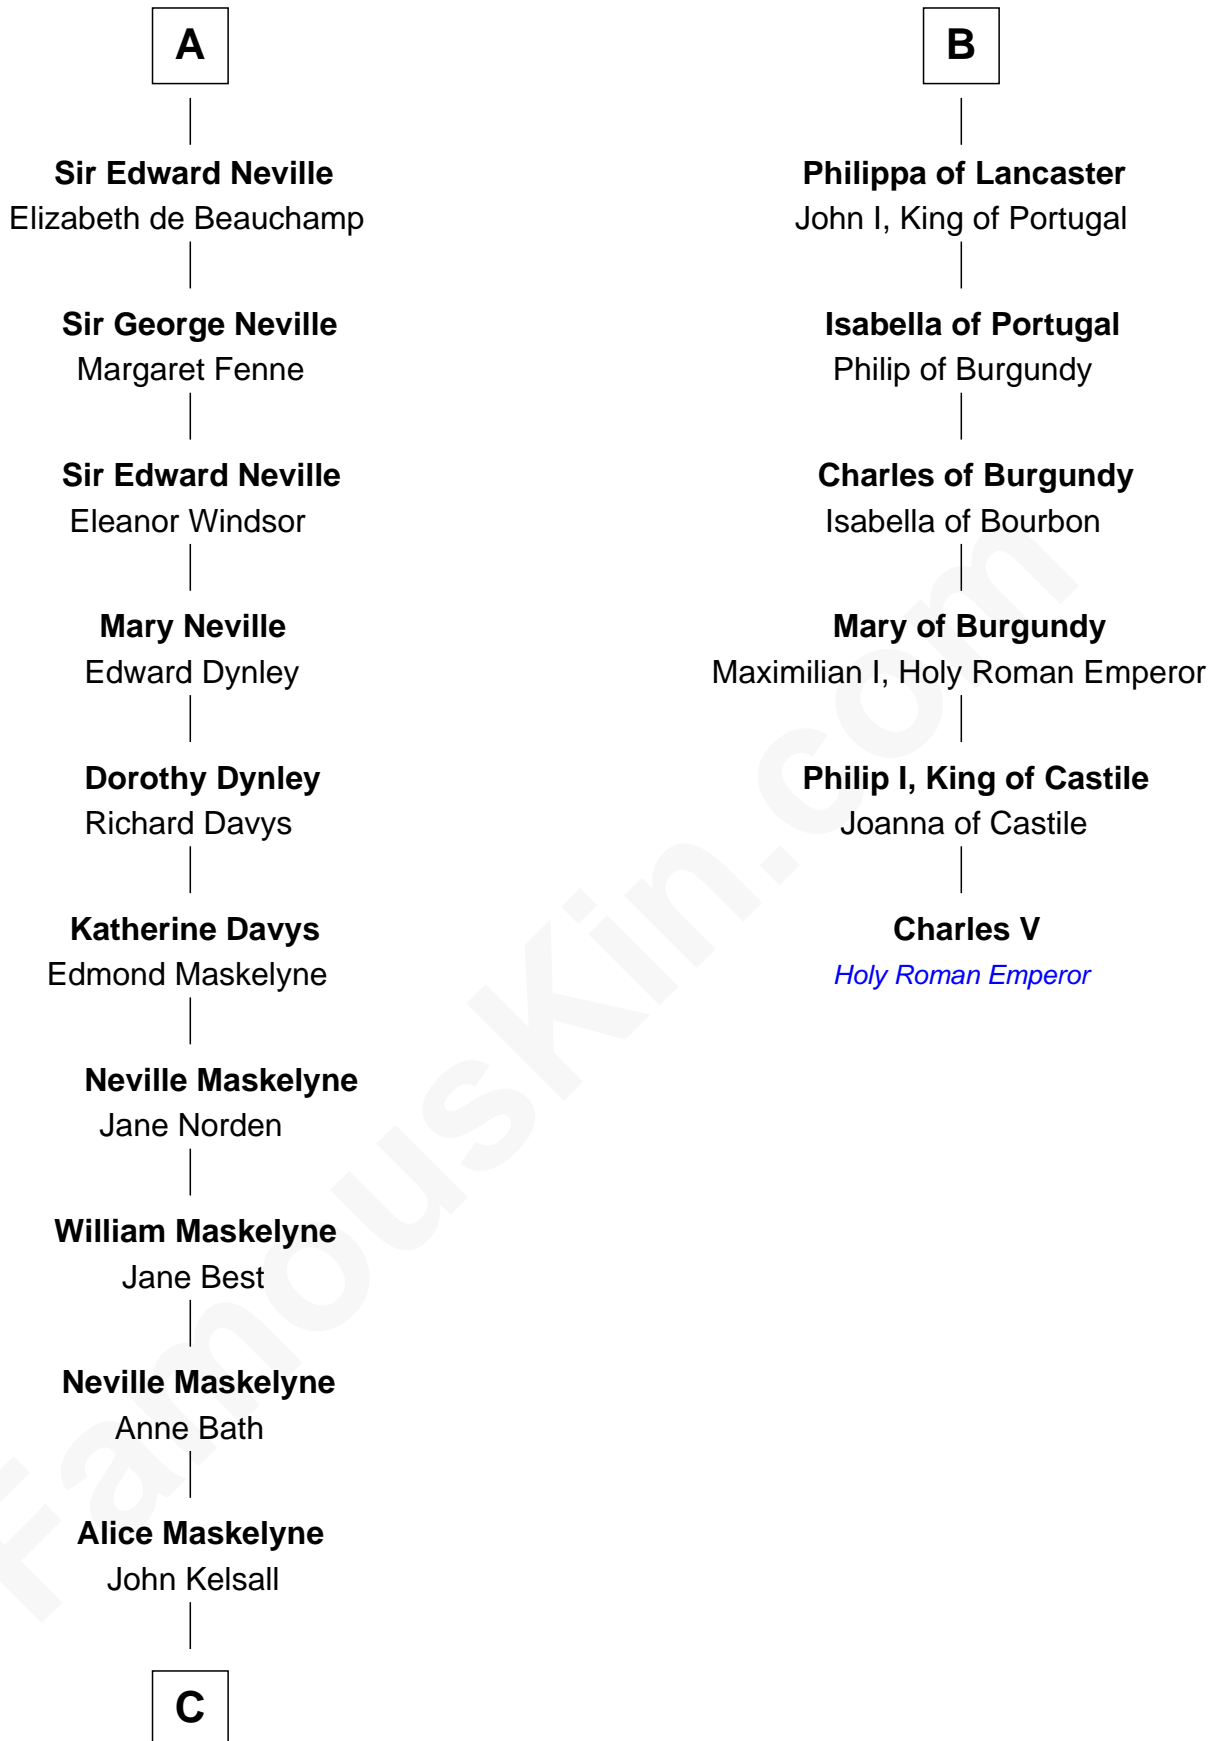

FamousKin.com

Relationship Chart of

Lytton Strachey

Author and Co-Founder of Bloomsbury Group

12th cousin 8 times removed of

Charles V

Holy Roman Emperor

C

—
Jane Kelsall

Sir Henry Strachey

—
Edward Strachey

Julia Woodburn Kirkpatrick

—
Sir Richard Strachey

Jane Maria Grant

—
Lytton Strachey

British Author