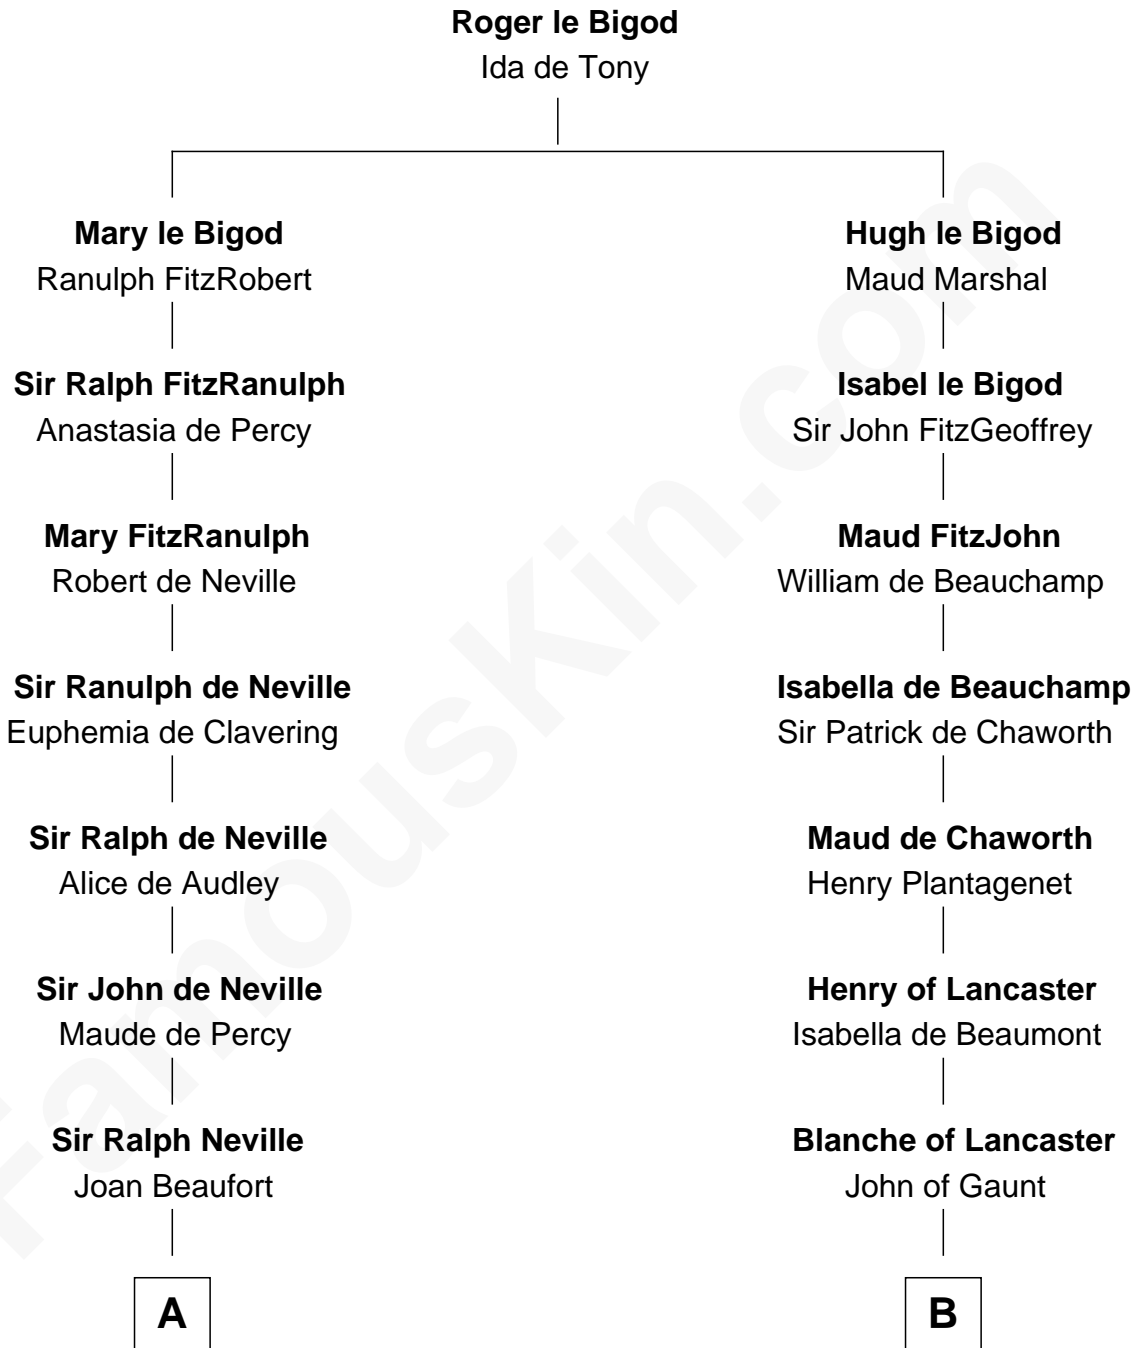

FamousKin.com

Relationship Chart of

Lytton Strachey

Author and Co-Founder of Bloomsbury Group

12th cousin 8 times removed of

Charles V

Holy Roman Emperor

C

—
Jane Kelsall

Sir Henry Strachey

—
Edward Strachey

Julia Woodburn Kirkpatrick

—
Sir Richard Strachey

Jane Maria Grant

—
Lytton Strachey

British Author